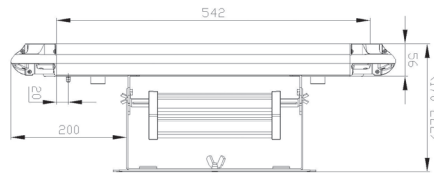

Andromeda™ Flood

HIGH INTENSITY LED FLOODLIGHTS

NICHIA HIGH POWER 90-305VAC SHOCK RESISTANT IP66 RATING >65 CRI L70 60,000 HRS 0.97 POWER FACTOR

PRODUCT INFORMATION

WEIGHT RANGE	3kg to 21.7kg
LIGHT SOURCE	Nichia High Power LED
HOUSING	6063 Aluminium (Marine Grade)
BRACKET MATERIAL	ST12, Custom (304SS, 316SS)
BRACKET TYPE	Wall Mount, Surface Mount
FRAME COLOUR	Silver, White, Black, Custom (Advise RAL)
CONTROL	DALI, PWM, 0-10V, PE Cell or NEMA 7
EMERGENCY POWER OPTIONS	Battery back-up power supply available
MECHANICAL IMPACT RESISTANCE	IK08 (Bracket & Frame Only)
IP RATING	IP66
OPERATING TEMP	-50°C to 55°C

SCHEMATIC OF 200W FLOODLIGHT

* FIGURES REPRESENTED IN LUMEN OUTPUT TABLE BELOW AT 5,000K

PRODUCT CODE	POWER	OUTPUT* (LUMENS)	INPUT CURRENT (mA)	LENGTH (MM)	WIDTH (MM)	DEPTH (MM)	WEIGHT (KG)
AndromedaXPB-Flood-30	30W	3,540	400mA	280	414	170-262	3kg
AndromedaXPB-Flood-40	40W	4,720	400mA	280	414	170-262	4.5kg
AndromedaXPB-Flood-50	50W	5,900	400mA	280	414	170-262	5kg
AndromedaXPB-Flood-60	60W	7,080	400mA	315	414	170-262	6kg
AndromedaXPB-Flood-80	80W	9,440	400mA	350	414	170-262	6.5kg
AndromedaXPB-Flood-100	100W	11,800	400mA	420	414	170-262	7.5kg
AndromedaXPB-Flood-110	110W	12,980	400mA	455	414	170-262	8kg
AndromedaXPB-Flood-130	130W	15,340	400mA	490	414	170-262	8.5kg
AndromedaXPB-Flood-140	140W	16,520	400mA	525	414	170-262	9kg
AndromedaXPB-Flood-160	160W	18,880	400mA	595	414	170-262	11.5kg
AndromedaXPB-Flood-180	180W	21,240	400mA	630	414	170-262	12kg
AndromedaXPB-Flood-200	200W	23,600	400mA	700	414	170-262	13kg
AndromedaXPB-Flood-230	230W	27,140	400mA	770	414	170-262	14kg
AndromedaXPB-Flood-270	270W	31,860	400mA	875	414	170-262	15.7kg
AndromedaXPB-Flood-300	300W	35,400	400mA	980	414	170-262	17.2kg
AndromedaXPS-Flood-360	360W	39,600	600mA	770	414	170-262	16.7kg
AndromedaXPS-Flood-400	400W	44,000	600mA	840	414	170-262	18.7kg
AndromedaXPS-Flood-440	440W	48,400	600mA	910	414	170-262	20.7kg
AndromedaXPS-Flood-480	480W	52,800	600mA	980	414	170-262	21.7kg