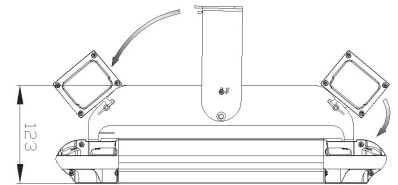

Andromeda™ Flood

HIGH INTENSITY LED FLOODLIGHTS

NICHIA HIGH POWER 90-305VAC SHOCK RESISTANT IP66 RATING >65 CRI L70 60,000 HRS 0.97 POWER FACTOR

PRODUCT INFORMATION

WEIGHT RANGE	3kg to 21.7kg
LIGHT SOURCE	Nichia High Power LED
HOUSING	6063 Aluminium (Marine Grade)
BRACKET MATERIAL	ST12, Custom (304SS, 316SS)
BRACKET TYPE	Wall Mount, Surface Mount
FRAME COLOUR	Silver, White, Black, Custom (Advise RAL)
CONTROL	DALI, PWM, 0-10V, PE Cell or NEMA 7
EMERGENCY POWER OPTIONS	Battery back-up power supply available
MECHANICAL IMPACT RESISTANCE	IK08 (Bracket & Frame Only)
IP RATING	IP66
OPERATING TEMP	-50°C to 55°C

SCHEMATIC OF 200W FLOODLIGHT

* FIGURES REPRESENTED IN LUMEN OUTPUT TABLE BELOW AT 5,000K

PRODUCT CODE	POWER	OUTPUT* (LUMENS)	INPUT CURRENT (mA)	LENGTH (MM)	WIDTH (MM)	DEPTH (MM)	WEIGHT (KG)
AndromedaXPB-Flood-30	30W	3,540	400mA	280	414	170-262	3kg
AndromedaXPB-Flood-40	40W	4,720	400mA	280	414	170-262	4.5kg
AndromedaXPB-Flood-50	50W	5,900	400mA	280	414	170-262	5kg
AndromedaXPB-Flood-60	60W	7,080	400mA	315	414	170-262	6kg
AndromedaXPB-Flood-80	80W	9,440	400mA	350	414	170-262	6.5kg
AndromedaXPB-Flood-100	100W	11,800	400mA	420	414	170-262	7.5kg
AndromedaXPB-Flood-110	110W	12,980	400mA	455	414	170-262	8kg
AndromedaXPB-Flood-130	130W	15,340	400mA	490	414	170-262	8.5kg
AndromedaXPB-Flood-140	140W	16,520	400mA	525	414	170-262	9kg
AndromedaXPB-Flood-160	160W	18,880	400mA	595	414	170-262	11.5kg
AndromedaXPB-Flood-180	180W	21,240	400mA	630	414	170-262	12kg
AndromedaXPB-Flood-200	200W	23,600	400mA	700	414	170-262	13kg
AndromedaXPB-Flood-230	230W	27,140	400mA	770	414	170-262	14kg
AndromedaXPB-Flood-270	270W	31,860	400mA	875	414	170-262	15.7kg
AndromedaXPB-Flood-300	300W	35,400	400mA	980	414	170-262	17.2kg
AndromedaXPS-Flood-360	360W	39,600	600mA	770	414	170-262	16.7kg
AndromedaXPS-Flood-400	400W	44,000	600mA	840	414	170-262	18.7kg
AndromedaXPS-Flood-440	440W	48,400	600mA	910	414	170-262	20.7kg
AndromedaXPS-Flood-480	480W	52,800	600mA	980	414	170-262	21.7kg