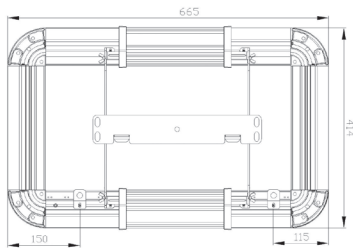

Andromeda™ Flood

HIGH INTENSITY LED FLOODLIGHTS

NICHIA HIGH POWER 90-305VAC SHOCK RESISTANT IP66 RATING >65 CRI L70 60,000 HRS 0.97 POWER FACTOR

PRODUCT INFORMATION

WEIGHT RANGE	3kg to 21.7kg
LIGHT SOURCE	Nichia High Power LED
HOUSING	6063 Aluminium (Marine Grade)
BRACKET MATERIAL	ST12, Custom (304SS, 316SS)
BRACKET TYPE	Wall Mount, Surface Mount
FRAME COLOUR	Silver, White, Black, Custom (Advise RAL)
CONTROL	DALI, PWM, 0-10V, PE Cell or NEMA 7
EMERGENCY POWER OPTIONS	Battery back-up power supply available
MECHANICAL IMPACT RESISTANCE	IK08 (Bracket & Frame Only)
IP RATING	IP66
OPERATING TEMP	-50°C to 55°C

SCHEMATIC OF 200W FLOODLIGHT

* FIGURES REPRESENTED IN LUMEN OUTPUT TABLE BELOW AT 5,000K

PRODUCT CODE	POWER	OUTPUT* (LUMENS)	INPUT CURRENT (mA)	LENGTH (MM)	WIDTH (MM)	DEPTH (MM)	WEIGHT (KG)
AndromedaXPB-Flood-30	30W	3,540	400mA	280	414	170-262	3kg
AndromedaXPB-Flood-40	40W	4,720	400mA	280	414	170-262	4.5kg
AndromedaXPB-Flood-50	50W	5,900	400mA	280	414	170-262	5kg
AndromedaXPB-Flood-60	60W	7,080	400mA	315	414	170-262	6kg
AndromedaXPB-Flood-80	80W	9,440	400mA	350	414	170-262	6.5kg
AndromedaXPB-Flood-100	100W	11,800	400mA	420	414	170-262	7.5kg
AndromedaXPB-Flood-110	110W	12,980	400mA	455	414	170-262	8kg
AndromedaXPB-Flood-130	130W	15,340	400mA	490	414	170-262	8.5kg
AndromedaXPB-Flood-140	140W	16,520	400mA	525	414	170-262	9kg
AndromedaXPB-Flood-160	160W	18,880	400mA	595	414	170-262	11.5kg
AndromedaXPB-Flood-180	180W	21,240	400mA	630	414	170-262	12kg
AndromedaXPB-Flood-200	200W	23,600	400mA	700	414	170-262	13kg
AndromedaXPB-Flood-230	230W	27,140	400mA	770	414	170-262	14kg
AndromedaXPB-Flood-270	270W	31,860	400mA	875	414	170-262	15.7kg
AndromedaXPB-Flood-300	300W	35,400	400mA	980	414	170-262	17.2kg
AndromedaXPS-Flood-360	360W	39,600	600mA	770	414	170-262	16.7kg
AndromedaXPS-Flood-400	400W	44,000	600mA	840	414	170-262	18.7kg
AndromedaXPS-Flood-440	440W	48,400	600mA	910	414	170-262	20.7kg
AndromedaXPS-Flood-480	480W	52,800	600mA	980	414	170-262	21.7kg