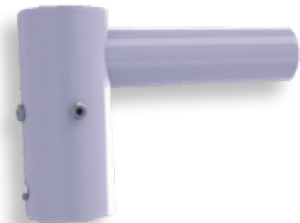

FLOOD

Standard (Wall Mount)

Standard adjustable wall/ceiling mount bracket on Flood/Linear. Available in ST12, 304SS, 316SS.

HIGH MAST

Trunnion

Heavy duty adjustable trunnion mount for Park models. Suitable for cross beams, wall mounts and high masts. Available in ST12, 304SS & 316SS.

LINEAR

Standard

Standard adjustable wall/ceiling mounting bracket for Linear models.

Fixed

Fixed low profile wall/ceiling mounting bracket for Linear models.

Ceiling Mount

Ceiling mount option is for Andromeda™ Park. Available in ST12, 304SS, 316SS.

POLE MOUNT WALL THIN

POLE MOUNT SLEEVE

Pole top range 33.7mm/ 48mm

POLE MOUNT WALL THICK

POLE MOUNT SLEEVE

Pole top range 48mm-100mm

POLE MOUNT TOP

POLE MOUNT SLEEVE

Pole top range 100mm-150mm

FOR CUSTOM MOUNTING (MULTIPLE POLE HEADS) CONTACT EMPYREAN LIGHTING