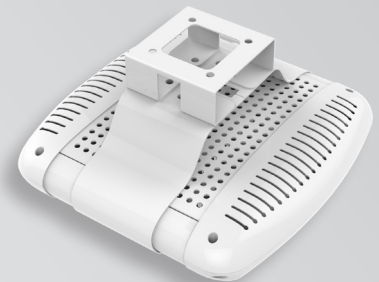

FLOOD

Standard (Wall Mount)

Standard adjustable wall/ceiling mount bracket on Flood/Linear. Available in ST12, 304SS, 316SS.

HIGH MAST

Trunnion

Heavy duty adjustable trunnion mount for Park models. Suitable for cross beams, wall mounts and high masts. Available in ST12, 304SS & 316SS.

PARK

Standard (Pole Mount)

Standard adjustable pole mount to pole dia. 60mm. Adapters available for other diameters. Available in ST12, 304SS, 316SS.

Surface Mount

Affixable to any solid surface, suitable for refrigeration/cold room applications.

LINEAR

Standard

Standard adjustable wall/ceiling mounting bracket for Linear models.

Fixed

Fixed low profile wall/ceiling mounting bracket for Linear models.

Ceiling Mount

Ceiling mount option is for Andromeda™ Park. Available in ST12, 304SS, 316SS.

POLE MOUNT WALL THIN

POLE MOUNT SLEEVE

Pole top range 33.7mm/ 48mm

POLE MOUNT WALL THICK

POLE MOUNT SLEEVE

Pole top range 48mm-100mm

POLE MOUNT TOP

POLE MOUNT SLEEVE