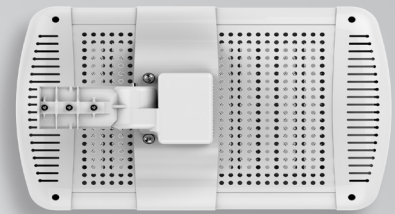

FLOOD

Standard (Wall Mount)

Standard adjustable wall/ceiling mount bracket on Flood/Linear. Available in ST12, 304SS, 316SS.

HIGH MAST

Trunnion

Heavy duty adjustable trunnion mount for Park models. Suitable for cross beams, wall mounts and high masts. Available in ST12, 304SS & 316SS.

PARK

Standard (Pole Mount)

Standard adjustable pole mount to pole dia. 60mm. Adapters available for other diameters. Available in ST12, 304SS, 316SS.

Surface Mount

Affixable to any solid surface, suitable for refrigeration/cold room applications.

LINEAR

Standard

Standard adjustable wall/ceiling mounting bracket for Linear models.

Fixed

Fixed low profile wall/ceiling mounting bracket for Linear models.

Ceiling Mount

Ceiling mount option is for Andromeda™ Park. Available in ST12, 304SS, 316SS.

POLE MOUNT WALL THIN

POLE MOUNT SLEEVE

Pole top range 33.7mm/ 48mm

POLE MOUNT WALL THICK

POLE MOUNT SLEEVE

Pole top range 48mm-100mm

POLE MOUNT TOP

POLE MOUNT SLEEVE