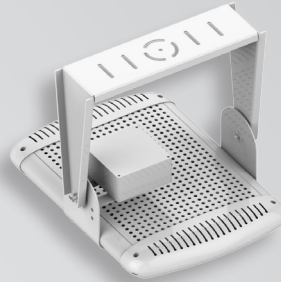

FLOOD

Standard (Wall Mount)

Standard adjustable wall/ceiling mount bracket on Flood/Linear. Available in ST12, 304SS, 316SS.

HIGH MAST

Trunnion

Heavy duty adjustable trunnion mount for Park models. Suitable for cross beams, wall mounts and high masts. Available in ST12, 304SS & 316SS.

PARK

Standard (Pole Mount)

Standard adjustable pole mount to pole dia. 60mm. Adapters available for other diameters. Available in ST12, 304SS, 316SS.

Surface Mount

Affixable to any solid surface, suitable for refrigeration/cold room applications.

LINEAR

Standard

Standard adjustable wall/ceiling mounting bracket for Linear models.

Fixed

Fixed low profile wall/ceiling mounting bracket for Linear models.

Ceiling Mount

Ceiling mount option is for Andromeda™ Park. Available in ST12, 304SS, 316SS.

POLE MOUNT WALL THIN

POLE MOUNT SLEEVE

Pole top range 33.7mm/ 48mm

POLE MOUNT WALL THICK

POLE MOUNT SLEEVE

Pole top range 48mm-100mm

POLE MOUNT TOP

POLE MOUNT SLEEVE