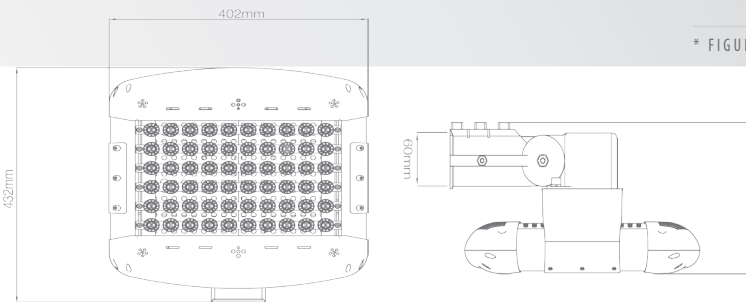

Andromeda™ Park

HIGH INTENSITY LED POLEMOUNT

PRODUCT INFORMATION

WEIGHT RANGE	6.5kg to 20kg
LIGHT SOURCE	Nichia High Power LED
HOUSING	6063 Aluminium (Marine Grade)
BRACKET MATERIAL	ST12, Custom (304SS, 316SS)
BRACKET TYPE	Pole, Trunnion or Ceiling Mount
FRAME TYPE	Standard or Slim Line
FRAME COLOUR	Silver, White, Black, Custom (Advise RAL)
CONTROL	DALI, PWM, 0-10V
EMERGENCY POWER OPTIONS	Battery back-up power supply available
MECHANICAL IMPACT RESISTANCE	IK08 (Bracket & Frame Only)
IP RATING	IP66
OPERATING TEMP	-50°C to 55°C

* FIGURES REPRESENTED IN LUMEN OUTPUT TABLE BELOW AT 5,000K

SCHEMATIC OF 50W, 70W & 80W PARK

SCHEMATIC OF 40W PARKS

PRODUCT CODE	POWER	OUTPUT* (LUMENS)	INPUT CURRENT	LENGTH (MM)	WIDTH (MM)	DEPTH (MM)	WEIGHT (KG)
AndromedaXPB-Park-30	30W	3,540	400mA	396	402	222	6.5kg
AndromedaXPB-Park-40	40W	4,720	400mA	406	402	222	7kg
AndromedaXPB-Park-50	50W	5,900	400mA	432	402	222	7.5kg
AndromedaXPB-Park-70	70W	8,260	400mA	432	402	222	7.7kg
AndromedaXPB-Park-80	80W	9,440	400mA	432	402	222	8kg
AndromedaXPB-Park-110	110W	12,980	400mA	501	402	222	9kg
AndromedaXPB-Park-120	120W	14,160	400mA	510	402	222	9.5kg
AndromedaXPB-Park-130	130W	15,340	400mA	545	402	222	10kg
AndromedaXPB-Park-150	150W	17,700	400mA	580	402	222	10.5kg
AndromedaXPB-Park-160	160W	18,880	400mA	615	402	222	11kg
AndromedaXPB-Park-190	190W	22,420	400mA	710	402	222	13kg
AndromedaXPB-Park-200	200W	23,600	400mA	745	402	222	13.5kg
AndromedaXPB-Park-230	230W	27,140	400mA	815	402	222	14.5kg
AndromedaXPB-Park-280	280W	33,040	400mA	685	402	222	12.8kg
AndromedaXPB-Park-300	300W	35,400	400mA	720	402	222	13kg
AndromedaXPS-Park-360	360W	39,600	600mA	875	402	222	17kg
AndromedaXPS-Park-400	400W	44,000	600mA	945	400	222	18.6kg
AndromedaXPS-Park-440	440W	48,400	600mA	1,015	400	222	19.6kg
AndromedaXPS-Park-480	480W	52,800	600mA	1,085	400	222	20kg