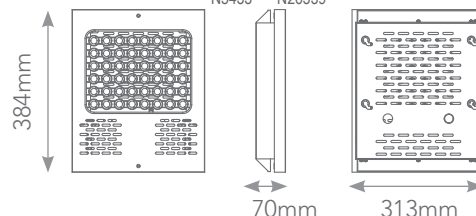

Andromeda Custom

RECESSED LUMINAIRE

Schematic of AndromedaXPH-Recs-96W

› PRODUCT INFORMATION

Product Code	AndromedaXPH-Recs		
Dimensions	<i>Length</i>	<i>Width</i>	<i>Diameter</i>
	64W	384mm	313mm
	96W	492mm	131mm
	118W	601mm	313mm
Ingress Protection	IP66		
Weight	6.5kg/ 7.8kg/ 8.3kg		
Light Source	Nichia High Power LED		
Lens	Customisable*		
Housing	6063 Aluminium (Marine Grade)		
Housing Colour	Silver, White, Black, Custom		

› TECHNICAL SPECIFICATIONS

Input Voltage	85V-264VAC, 50/60Hz	
Lifespan	50,000 hours	
Power	64W, 96W, 118W	
Beam Angle	Customisable*	
Luminous Efficacy	95 lm/W	
Power Factor	0.95	
Operating Temperature	-25°C to +55°C	
CCT	5,000-5,500K	Cool White
	4,000-4,500K	Natural White
	2,700-3,000K	Warm White