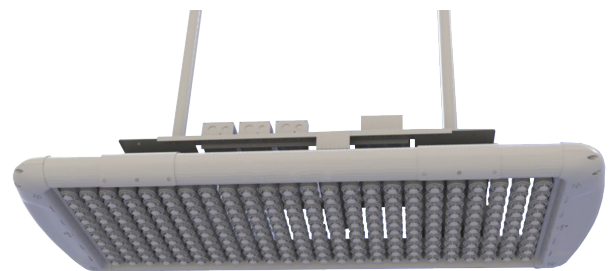

› OUTPUT

	<i>Lumens</i>
53W	3,339 lm
105W	6,615 lm
160W	10,080 lm
213W	13,419 lm
265W	16,695 lm
320W	20,160 lm

* For lens options see page 9 in Andromeda™ Standard section