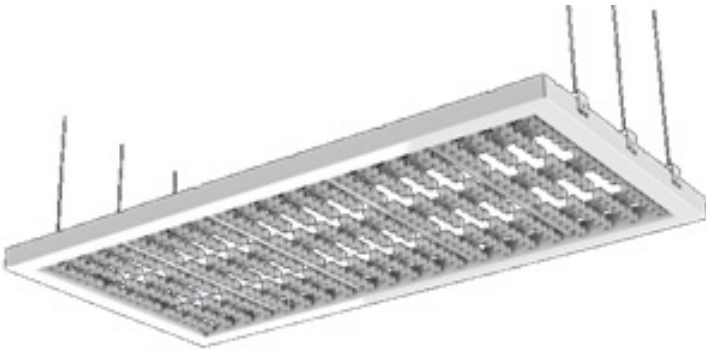

Andromeda Grow Light

GROWTH CABINET REPLACEMENT LUMINAIRES

Schematic of Andromeda-GrowCCIP-560W-ANU

› PRODUCT INFORMATION

Product Code	Andromeda-GrowCCIP-560W-ANU		
Dimensions	Length	Width	Diameter
	1,795mm	895mm	62mm
Ingress Protection	IP66		
Weight	55kg		
Light Source	Nichia High Power LED		
Lens	Customisable*		
Housing	6063 Aluminium (Marine Grade)		
Housing Colour	Silver, White, Black, Custom		

› TECHNICAL SPECIFICATIONS

Input Voltage	85V-264VAC, 50/60Hz
Lifespan	50,000 hours
Power	560W
Power Factor	>0.95
Operating Temperature	-25°C to +55°C

› SAMPLE CUSTOMISATION OF LARGE CABINET

	Whole Light Fixture	Red Light	Far Red Light	Blue Light	White Light
Chip Numbers (# of Rails)	378 (63)	114 (19)	36 (6)	114 (19)	114 (19)
Power	560W	140W	45W	185W	190W
Fixture Efficacy	34 lm/W	18 lm/W	9 lm/W	10.3 lm/W	75 lm/W
Luminous Flux	19,070 lm	2,520 lm	395 lm	1,905 lm	14,250 lm
Wavelength	/	635 nm	655 nm	445 nm	580 nm
Peak Wavelength	/	664 nm	670 nm	435 nm	610 nm

*Other colours and wavelengths are available (Green, UV, etc...)

› FEATURES

Made to order:

- Custom wavelengths from UV to infrared available
- Up to 6 individual circuits on a single luminaire for individual colour control
- Dimming 0-100%
- Specific rail layout for spread of coloured lights
- Rails of 6 LED Pixels interchangeable for maximum versatility
- Integrated software control (time, intensity, colour)
- Fixed wavelength units available as well