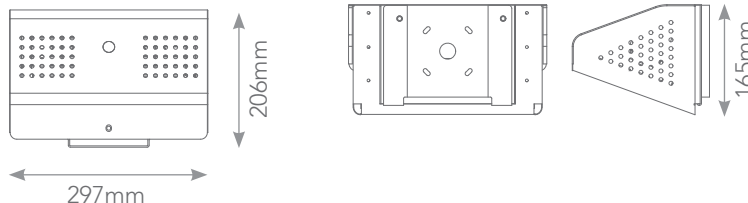

WALL PACK LUMINAIRE

Schematic of AndromedaXPH-Wall 21W/32W/40W

› PRODUCT INFORMATION

Product Code	AndromedaXPH-Wall		
Dimensions	<i>Length</i>	<i>Width</i>	<i>Diameter</i>
	21W/32W/40W	297mm	206mm
	48W/64W	352mm	239mm
Ingress Protection	IP66		
Weight	3.8kg/ 4.5kg/ 5.1kg/ 5.7kg/ 6.5kg		
Light Source	Nichia High Power LED		
Lens	Customisable		
Housing	6063 Aluminium (Marine Grade)		
Housing Colour	Silver, White, Black, Custom		

› TECHNICAL SPECIFICATIONS

Input Voltage	85V-264VAC, 50/60Hz	
Lifespan	50,000 hours	
Power	21W, 32W, 40W, 48W, 64W	
Beam Angle	Customisable*	
Luminous Efficacy	95 lm/W	
Power Factor	0.9	
Operating Temperature	-25°C to +55°C	
CCT	5,000-5,500K	Cool White
	4,000-4,500K	Natural White
	2,700-3,000K	Warm White

* For lens options see page 9 in Andromeda™ Standard section

IES Files available at www.empyreanlighting.com/downloads