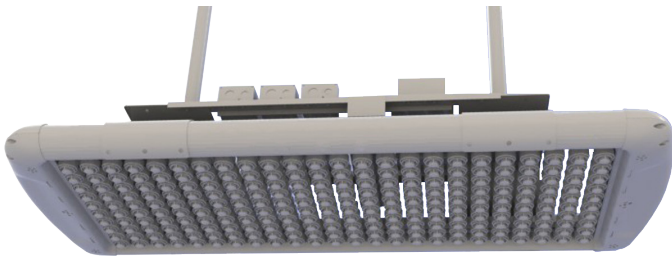

Mining

Turtle Safe

Specialised Mounting

© Copyright Emyprean Lighting 2014

Andromeda Aquarium

CCT ADJUSTABLE & DIMMABLE

Schematic of AndromedaXPH-Aqua 320W

› PRODUCT INFORMATION

› OUTPUT

	<i>Lumens</i>
53W	3,339 lm
105W	6,615 lm
160W	10,080 lm
213W	13,419 lm
265W	16,695 lm
320W	20,160 lm

*  For lens options see page 9 in Andromeda™ Standard section

Andromeda & Nebula Aquarium

FIXED CCT