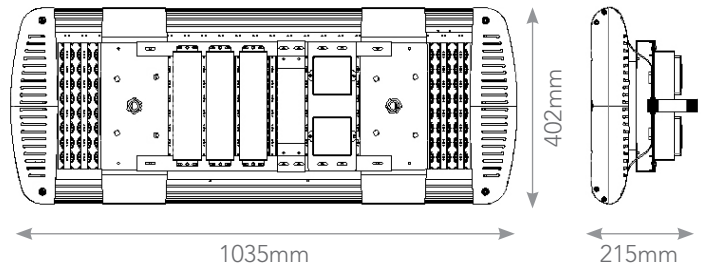

Andromeda Aquarium

CCT ADJUSTABLE & DIMMABLE

Schematic of AndromedaXPH-Aqua 320W

› PRODUCT INFORMATION

Product Code	AndromedaXPH-Aqua
Dimensions	Variable with power
Ingress Protection	IP66
Light Source	Nichia High Power LED
Lens	Customisable (Wide or Narrow Options)*
Housing	6063 Aluminium (Marine Grade)
Housing Colour	Silver, White, Black, Custom
Control	Dali, PWM, 0-10V, DMX

› TECHNICAL SPECIFICATIONS

Input Voltage	85V-264VAC, 50/60Hz
Lifespan	50,000 hours
Power	53W - 320W
Beam Angle*	Variable based on Lens
Luminous Efficacy	63 lm/W
Power Factor	>0.95
Operating Temperature	-25°C to +55°C
CCT	Adjustable & Dimmable

› FEATURES

- Designed to model the diurnal cycle
- Adjustable and/or customised CCT options from 3,000K-10,000K + in a single luminaire
- DMX or DALI controllable
- Dimmable – entire luminaire or individual CCTs
- Multiple beam angles available