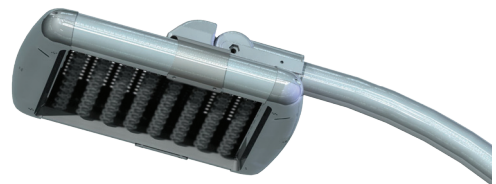

- ◆ Aquarium
- ◆ Grow Lights
- ◆ Turtle Safe Luminaires
- ◆ Specialised Mounting

AndromedaTM

CUSTOM APPLICATION DESIGN

Product Range

N5433

N26539

Aquarium

Grow Light

Mining

Turtle Safe

Specialised Mounting

© Copyright Emyprean Lighting 2014

Andromeda Aquarium

CCT ADJUSTABLE & DIMMABLE

Schematic of AndromedaXPH-Aqua 320W

› PRODUCT INFORMATION

POLE MOUNT TOP

POLE MOUNT SLEEVE

Pole top range 33.7mm/ 48mm

POLE MOUNT SLEEVE

Pole top range 48mm-100mm

POLE MOUNT SLEEVE

Pole top range 100mm-150mm

**Contact us if you have special requirements.*