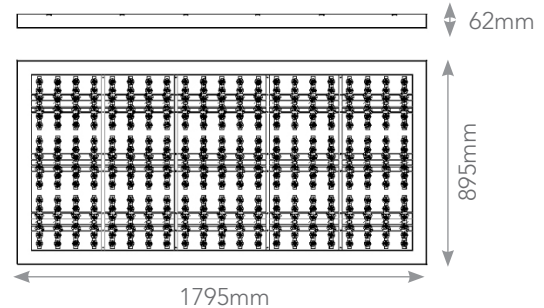

Andromeda Grow Light

GROWTH CABINET REPLACEMENT LUMINAIRES

Schematic of Andromeda-GrowCCIP-560W-ANU

› PRODUCT INFORMATION

Product Code	Andromeda-GrowCCIP-560W-ANU		
Dimensions	Length	Width	Diameter
	1,795mm	895mm	62mm
Ingress Protection	IP66		
Weight	55kg		
Light Source	Nichia High Power LED		
Lens	Customisable*		
Housing	6063 Aluminium (Marine Grade)		
Housing Colour	Silver, White, Black, Custom		

› TECHNICAL SPECIFICATIONS

Input Voltage	85V-264VAC, 50/60Hz
Lifespan	50,000 hours
Power	560W
Power Factor	>0.95
Operating Temperature	-25°C to +55°C

› SAMPLE CUSTOMISATION OF LARGE CABINET

	Whole Light Fixture	Red Light	Far Red Light	Blue Light	White Light
Chip Numbers (# of Rails)	378 (63)	114 (19)	36 (6)	114 (19)	114 (19)
Power	560W	140W	45W	185W	190W
Fixture Efficacy	34 lm/W	18 lm/W	9 lm/W	10.3 lm/W	75 lm/W
Luminous Flux	19,070 lm	2,520 lm	395 lm	1,905 lm	14,250 lm
Wavelength	/	635 nm	655 nm	445 nm	580 nm
Peak Wavelength	/	664 nm	670 nm	435 nm	610 nm

*Other colours and wavelengths are available (Green, UV, etc...)

› FEATURES

Made to order:

- Custom wavelengths from UV to infrared available
- Up to 6 individual circuits on a single luminaire for individual colour control
- Dimming 0-100%
- Specific rail layout for spread of coloured lights
- Rails of 6 LED Pixels interchangeable for maximum versatility
- Integrated software control (time, intensity, colour)
- Fixed wavelength units available as well