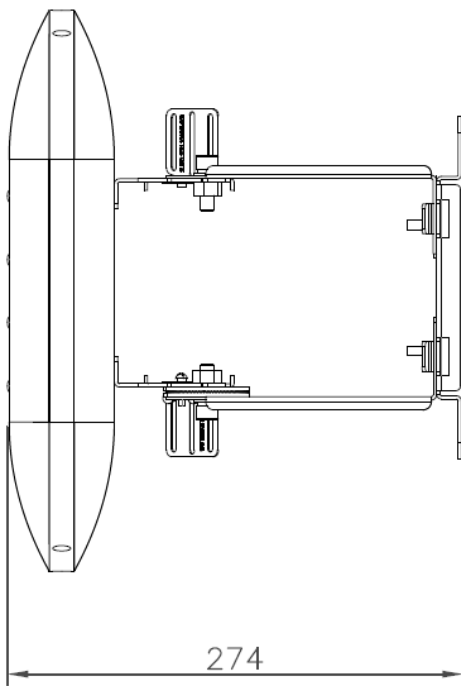

### Andromeda-C-Flood-40

<b>Product Code</b>	<b>Andromeda-C-Flood-40</b>
<b>Dimensions</b>	261mmL x 360mmW x 274mmD
<b>Weight</b>	4.2kg

### Andromeda-C-Flood-45

<b>Product Code</b>	<b>Andromeda-C-Flood-45</b>
<b>Dimensions</b>	261mmL x 360mmW x 274mmD
<b>Weight</b>	4.5kg

# SCHEMATICS

### Andromeda-C-Flood-70

<b>Product Code</b>	<b>Andromeda-C-Flood-70</b>
<b>Dimensions</b>	337mmL x 360mmW x 274mmD
<b>Weight</b>	5.1kg