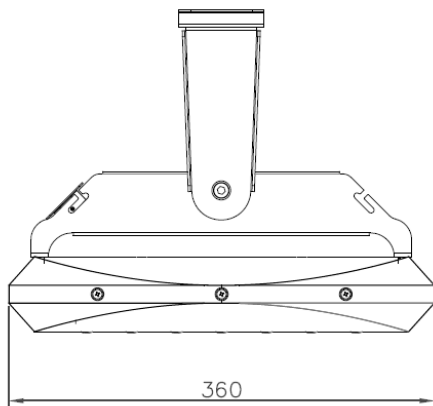

Andromeda^{TM}

Andromeda-C-Flood-370

Product Code	Andromeda-C-Flood-370
Dimensions	869mmL x 360mmW x 274mmD
Weight	15.3kg