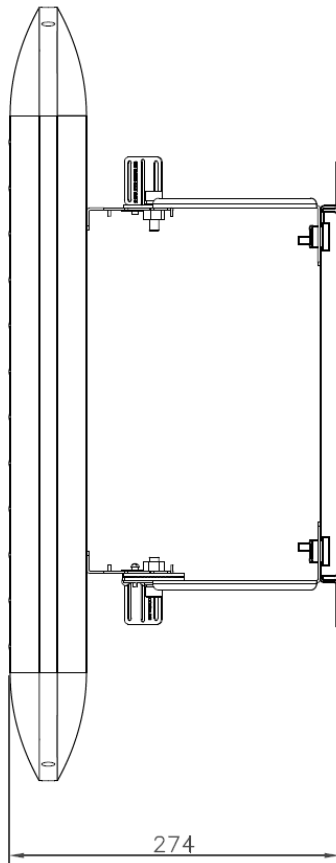

### Andromeda-C-Flood-210

<b>Product Code</b>	<b>Andromeda-C-Flood-210</b>
<b>Dimensions</b>	565mmL x 360mmW x 274mmD
<b>Weight</b>	8.6kg

### Andromeda-C-Flood-220

<b>Product Code</b>	<b>Andromeda-C-Flood-220</b>
<b>Dimensions</b>	641mmL x 360mmW x 274mmD
<b>Weight</b>	9.2kg

# SCHEMATICS

### Andromeda-C-Flood-250

<b>Product Code</b>	<b>Andromeda-C-Flood-250</b>
<b>Dimensions</b>	641mmL x 360mmW x 274mmD
<b>Weight</b>	10.4kg