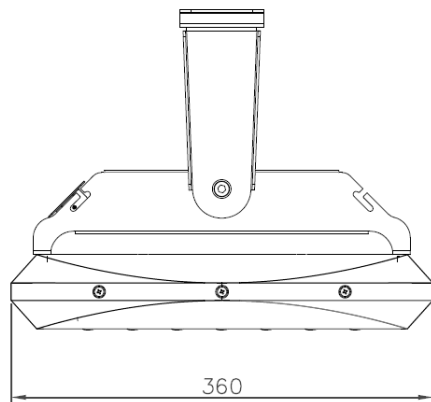

Andromeda™

Andromeda-C-Flood-110

Product Code	Andromeda-C-Flood-110
Dimensions	413mmL x 360mmW x 274mmD
Weight	5.9kg