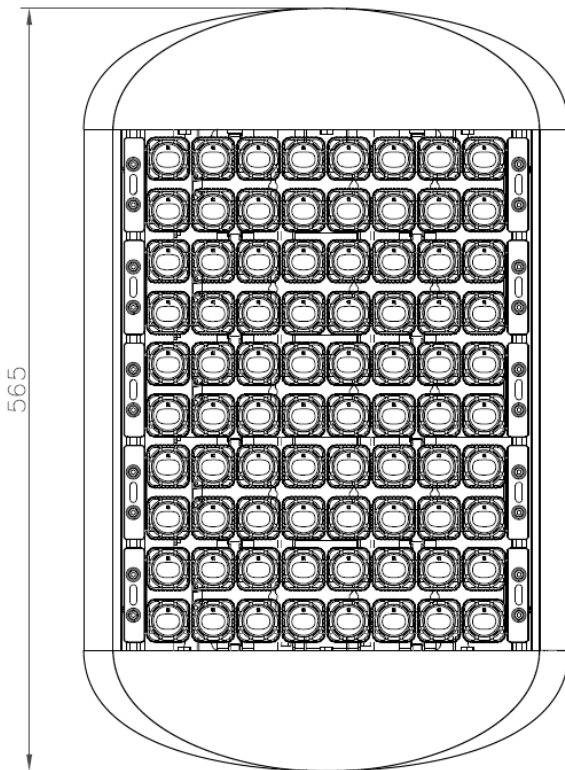

### Andromeda-C-Flood-165

<b>Product Code</b>	<b>Andromeda-C-Flood-165</b>
<b>Dimensions</b>	489mmL x 360mmW x 274mmD
<b>Weight</b>	7.2kg

### Andromeda-C-Flood-180

<b>Product Code</b>	<b>Andromeda-C-Flood-180</b>
<b>Dimensions</b>	565mmL x 360mmW x 274mmD
<b>Weight</b>	8.3kg

# SCHEMATICS

### Andromeda-C-Flood-210

<b>Product Code</b>	<b>Andromeda-C-Flood-210</b>
<b>Dimensions</b>	565mmL x 360mmW x 274mmD
<b>Weight</b>	8.6kg