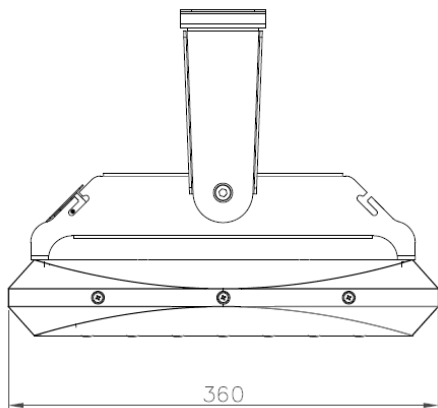

Andromeda™

Andromeda-C-Flood-210

Product Code	Andromeda-C-Flood-210
Dimensions	565mmL x 360mmW x 274mmD
Weight	8.6kg