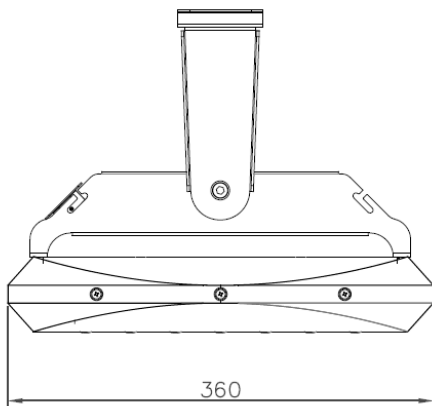

Andromeda^{TM}

Andromeda-C-Flood-410

Product Code	Andromeda-C-Flood-410
Dimensions	945mmL x 360mmW x 274mmD
Weight	16.1kg