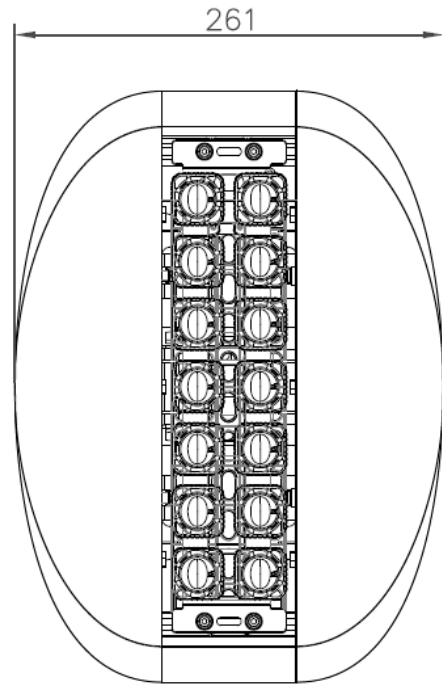

### Andromeda-C-Flood-40

<b>Product Code</b>	<b>Andromeda-C-Flood-40</b>
<b>Dimensions</b>	261mmL x 360mmW x 274mmD
<b>Weight</b>	4.2kg

# SCHEMATICS

### Andromeda-C-Flood-45

<b>Product Code</b>	<b>Andromeda-C-Flood-45</b>
<b>Dimensions</b>	261mmL x 360mmW x 274mmD
<b>Weight</b>	4.5kg