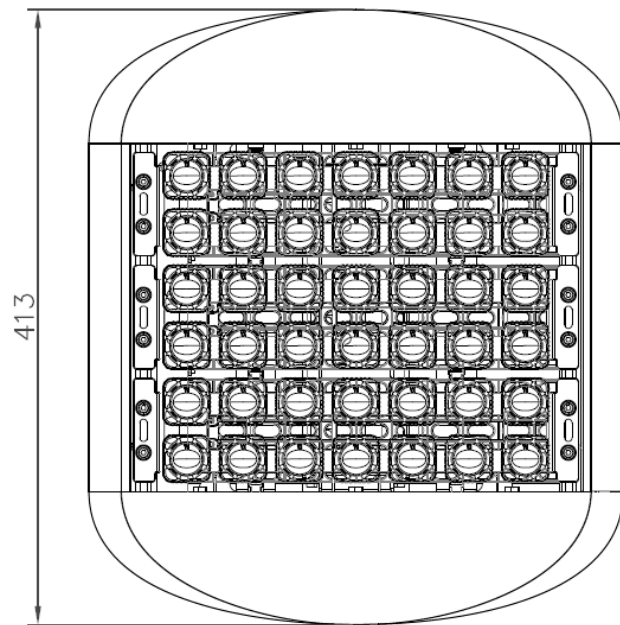

Andromeda™

Andromeda-C-Flood-110

Product Code	Andromeda-C-Flood-110
Dimensions	413mmL x 360mmW x 274mmD
Weight	5.9kg