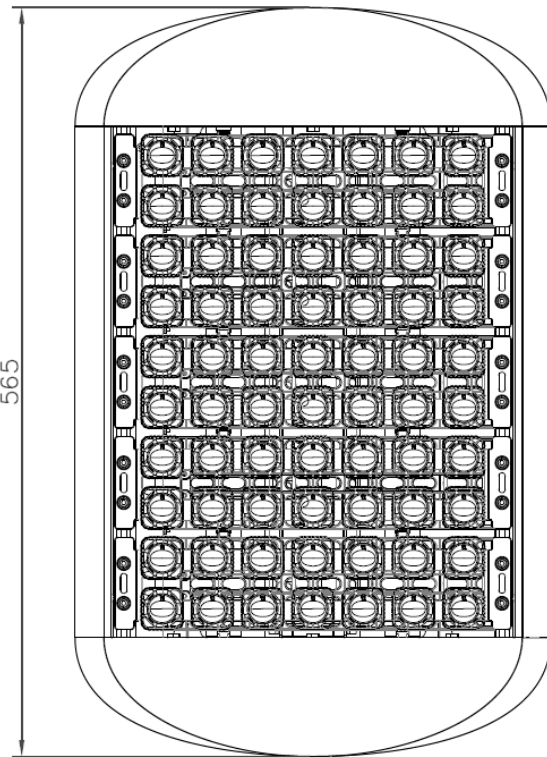

Andromeda™

Andromeda-C-Flood-180

Product Code	Andromeda-C-Flood-180
Dimensions	565mmL x 360mmW x 274mmD
Weight	8.3kg