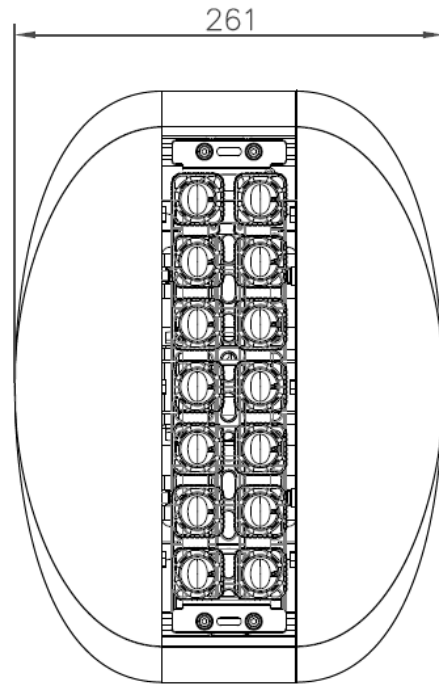

# SCHEMATICS

### Andromeda-C-Flood-40

<b>Product Code</b>	<b>Andromeda-C-Flood-40</b>
<b>Dimensions</b>	261mmL x 360mmW x 274mmD
<b>Weight</b>	4.2kg