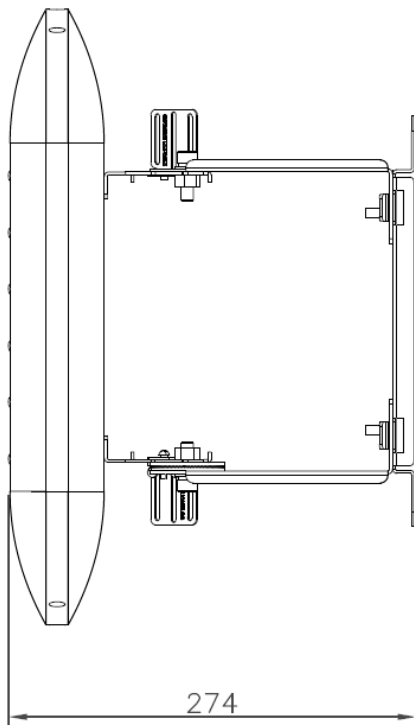

### Andromeda-C-Flood-70

<b>Product Code</b>	<b>Andromeda-C-Flood-70</b>
<b>Dimensions</b>	337mmL x 360mmW x 274mmD
<b>Weight</b>	5.1kg

### Andromeda-C-Flood-85

<b>Product Code</b>	<b>Andromeda-C-Flood-85</b>
<b>Dimensions</b>	337mmL x 360mmW x 274mmD
<b>Weight</b>	5.5kg

# SCHEMATICS

### Andromeda-C-Flood-110

<b>Product Code</b>	<b>Andromeda-C-Flood-110</b>
<b>Dimensions</b>	413mmL x 360mmW x 274mmD
<b>Weight</b>	5.9kg