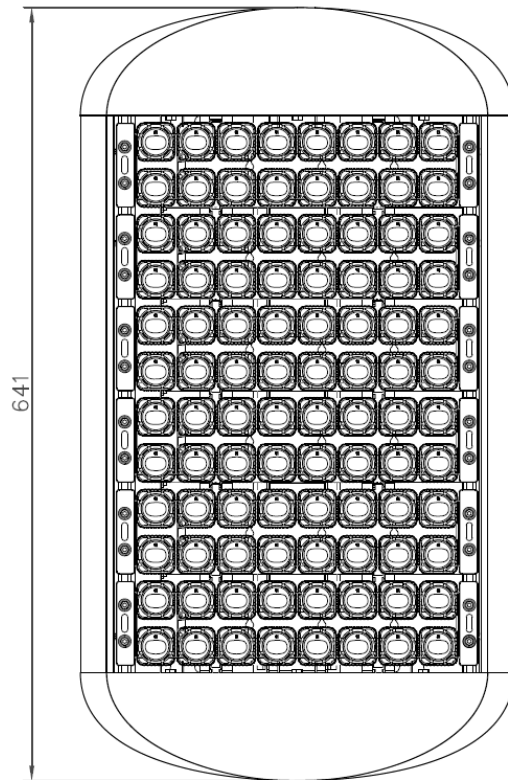

Andromeda™

Andromeda-C-Flood-220

Product Code	Andromeda-C-Flood-220
Dimensions	641mmL x 360mmW x 274mmD
Weight	9.2kg