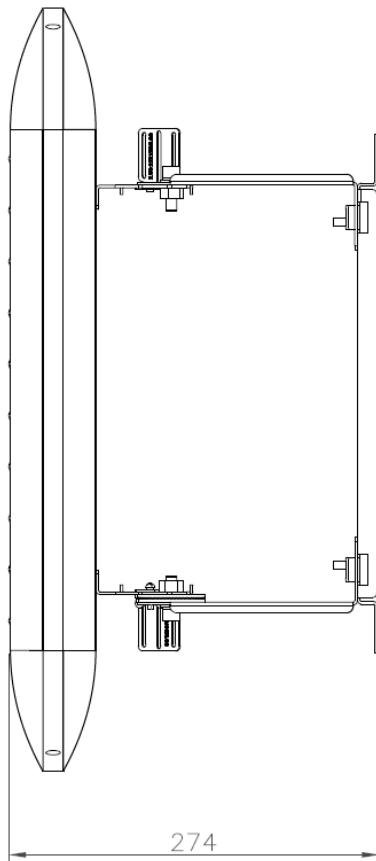

### Andromeda-C-Flood-165

<b>Product Code</b>	<b>Andromeda-C-Flood-165</b>
<b>Dimensions</b>	489mmL x 360mmW x 274mmD
<b>Weight</b>	7.2kg

### Andromeda-C-Flood-180

<b>Product Code</b>	<b>Andromeda-C-Flood-180</b>
<b>Dimensions</b>	565mmL x 360mmW x 274mmD
<b>Weight</b>	8.3kg

# SCHEMATICS

### Andromeda-C-Flood-210

<b>Product Code</b>	<b>Andromeda-C-Flood-210</b>
<b>Dimensions</b>	565mmL x 360mmW x 274mmD
<b>Weight</b>	8.6kg