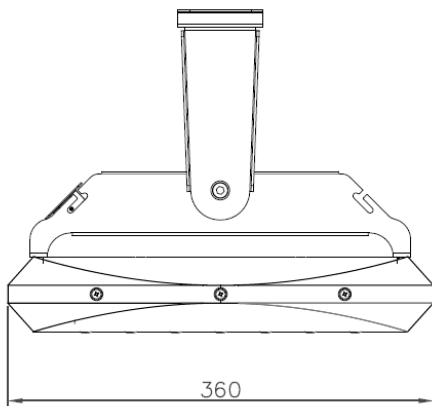

Andromeda^{TM}

Andromeda-C-Flood-320

Product Code	Andromeda-C-Flood-320
Dimensions	869mmL x 360mmW x 274mmD
Weight	14.8kg