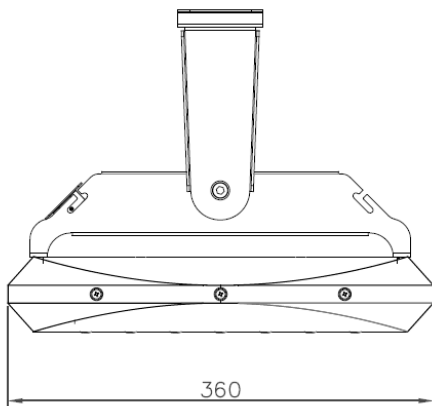

Andromeda™

Andromeda-C-Flood-250

Product Code	Andromeda-C-Flood-250
Dimensions	641mmL x 360mmW x 274mmD
Weight	10.4kg