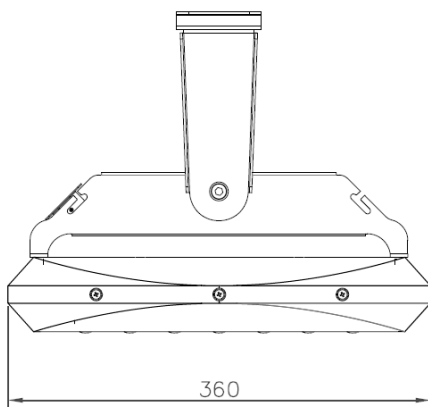

Andromeda™

Andromeda-C-Flood-85

Product Code	Andromeda-C-Flood-85
Dimensions	337mmL x 360mmW x 274mmD
Weight	5.5kg