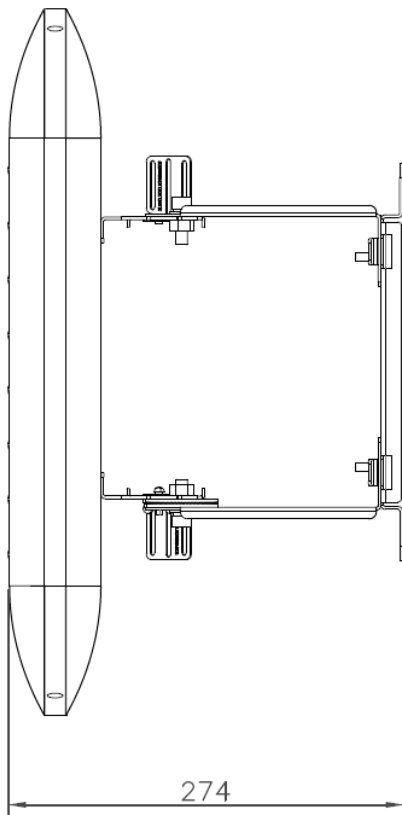

## Andromeda™

Andromeda-C-Flood-125

<b>Product Code</b>	<b>Andromeda-C-Flood-125</b>
<b>Dimensions</b>	413mmL x 360mmW x 274mmD
<b>Weight</b>	6.3kg

### Andromeda-C-Flood-140

<b>Product Code</b>	<b>Andromeda-C-Flood-140</b>
<b>Dimensions</b>	489mmL x 360mmW x 274mmD
<b>Weight</b>	6.7kg

# SCHEMATICS

### Andromeda-C-Flood-165

<b>Product Code</b>	<b>Andromeda-C-Flood-165</b>
<b>Dimensions</b>	489mmL x 360mmW x 274mmD
<b>Weight</b>	7.2kg