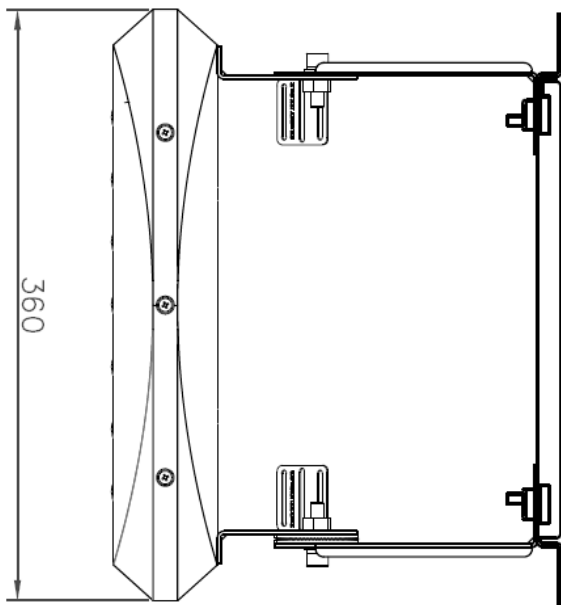

Product Code	Andromeda-C-Flood-45
Dimensions	261mmL x 360mmW x 274mmD
Weight	4.5kg