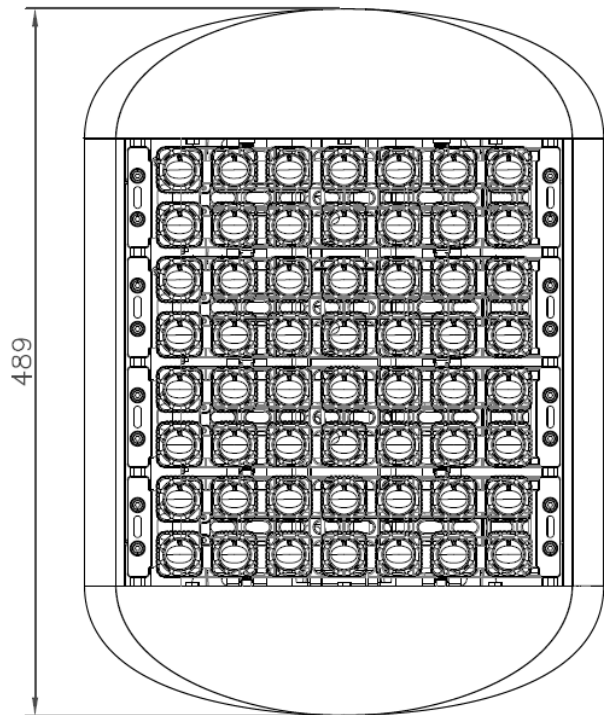

Andromeda™

Andromeda-C-Flood-165

Product Code	Andromeda-C-Flood-165
Dimensions	489mmL x 360mmW x 274mmD
Weight	7.2kg