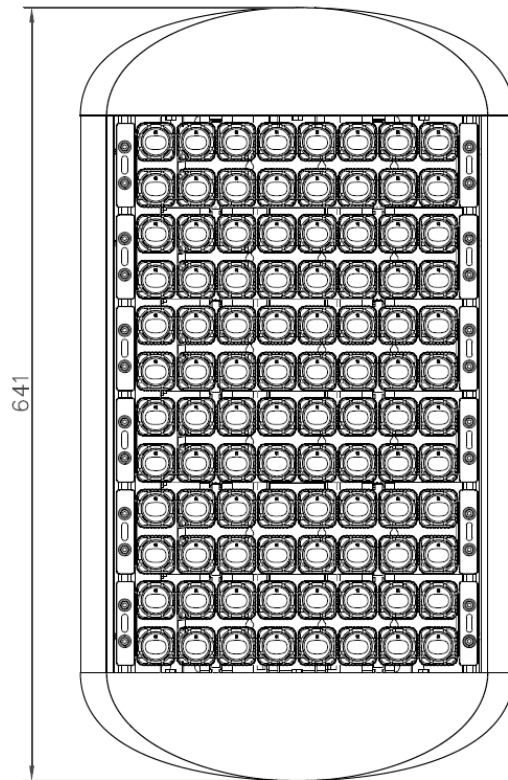

Andromeda™

Andromeda-C-Flood-250

Product Code	Andromeda-C-Flood-250
Dimensions	641mmL x 360mmW x 274mmD
Weight	10.4kg