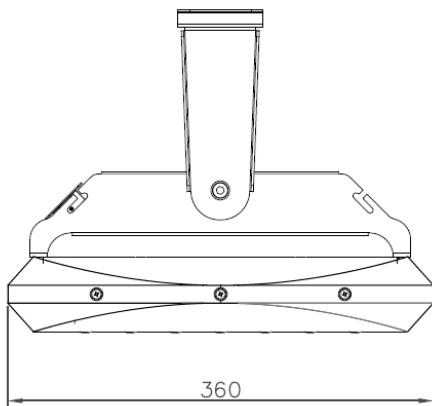

Andromeda™

Andromeda-C-Flood-220

Product Code	Andromeda-C-Flood-220
Dimensions	641mmL x 360mmW x 274mmD
Weight	9.2kg