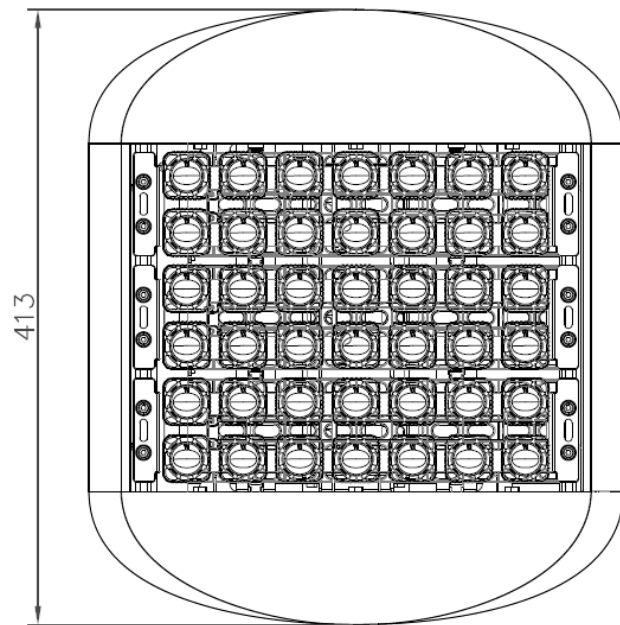

### Andromeda-C-Flood-110

<b>Product Code</b>	<b>Andromeda-C-Flood-110</b>
<b>Dimensions</b>	413mmL x 360mmW x 274mmD
<b>Weight</b>	5.9kg

# SCHEMATICS

## Andromeda™

Andromeda-C-Flood-125

<b>Product Code</b>	<b>Andromeda-C-Flood-125</b>
<b>Dimensions</b>	413mmL x 360mmW x 274mmD
<b>Weight</b>	6.3kg