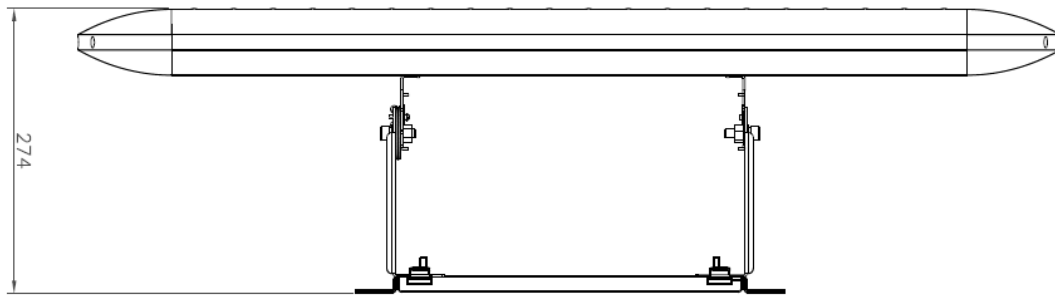

Andromeda^{TM}

Andromeda-C-Flood-410

Product Code	Andromeda-C-Flood-410
Dimensions	945mmL x 360mmW x 274mmD
Weight	16.1kg