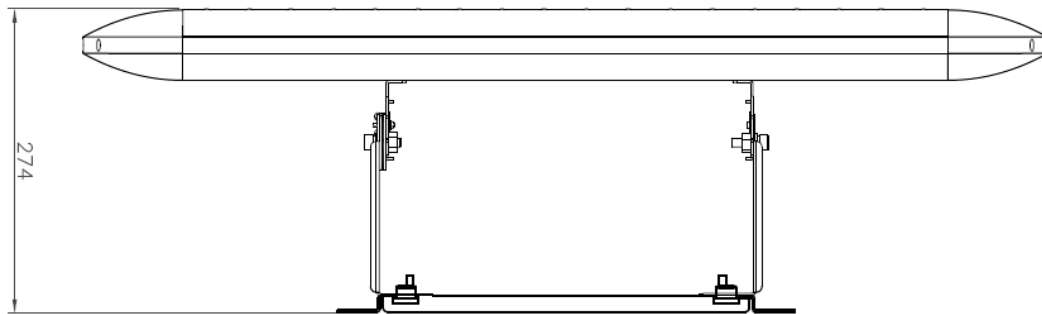

Andromeda^{TM}

Andromeda-C-Flood-320

Product Code	Andromeda-C-Flood-320
Dimensions	869mmL x 360mmW x 274mmD
Weight	14.8kg