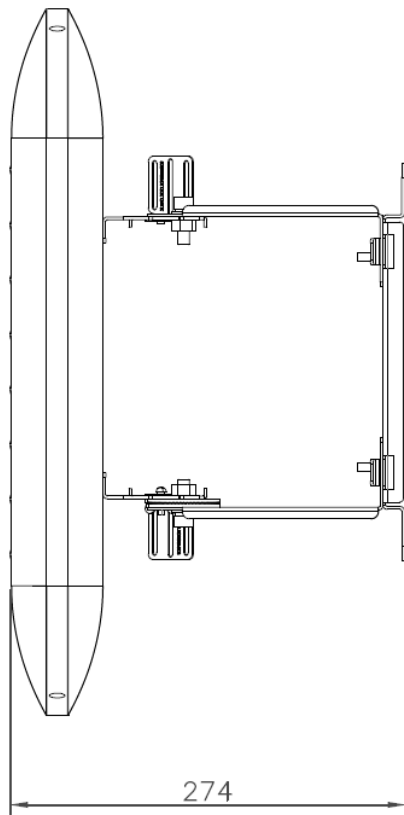

Andromeda™

Andromeda-C-Flood-140

Product Code	Andromeda-C-Flood-140
Dimensions	489mmL x 360mmW x 274mmD
Weight	6.7kg