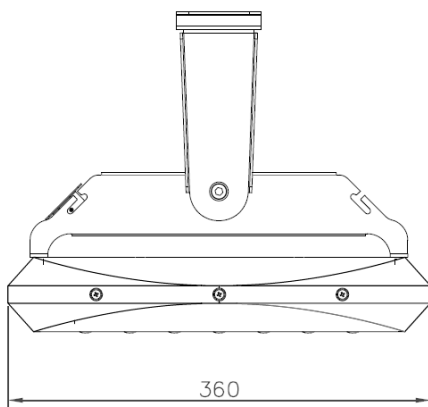

Product Code	Andromeda-C-Flood-70
Dimensions	337mmL x 360mmW x 274mmD
Weight	5.1kg