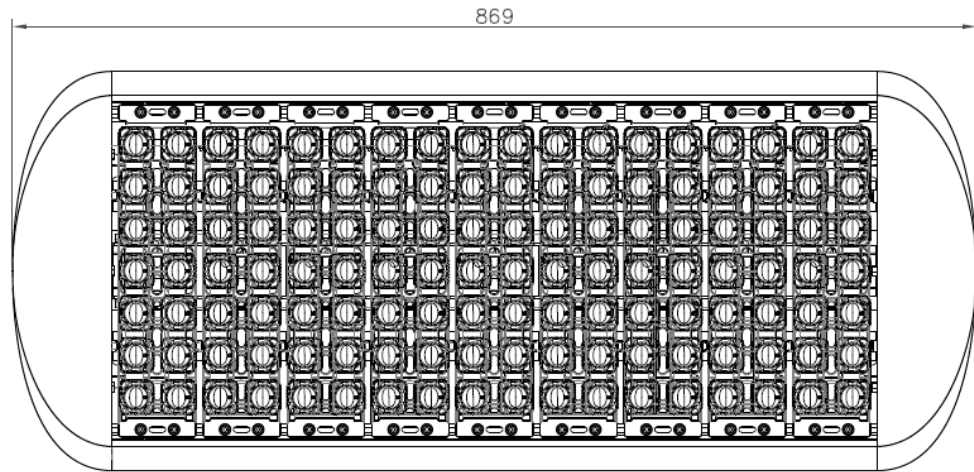

Andromeda^{TM}

Andromeda-C-Flood-320

Product Code	Andromeda-C-Flood-320
Dimensions	869mmL x 360mmW x 274mmD
Weight	14.8kg