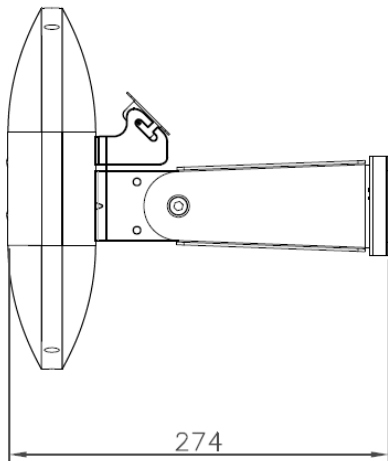

# SCHEMATICS

### Andromeda-C-Flood-40

<b>Product Code</b>	<b>Andromeda-C-Flood-40</b>
<b>Dimensions</b>	261mmL x 360mmW x 274mmD
<b>Weight</b>	4.2kg