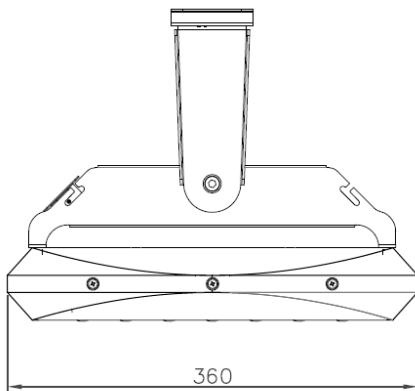

Andromeda™

Andromeda-C-Flood-180

Product Code	Andromeda-C-Flood-180
Dimensions	565mmL x 360mmW x 274mmD
Weight	8.3kg