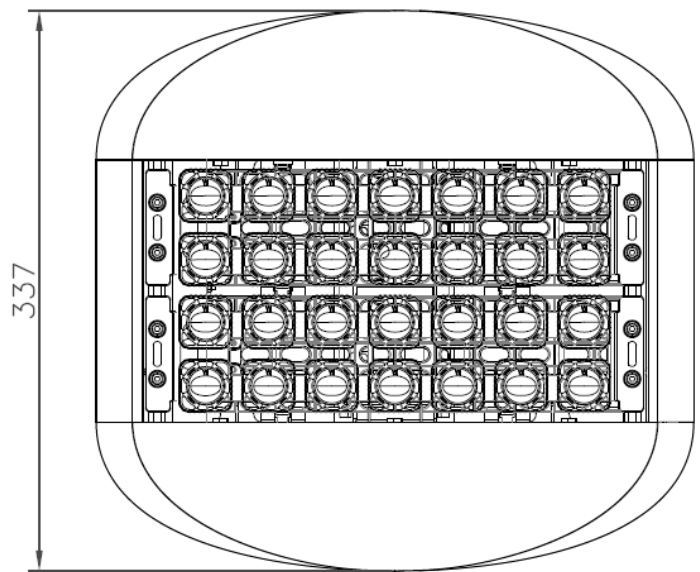

Andromeda™

Andromeda-C-Flood-85

Product Code	Andromeda-C-Flood-85
Dimensions	337mmL x 360mmW x 274mmD
Weight	5.5kg