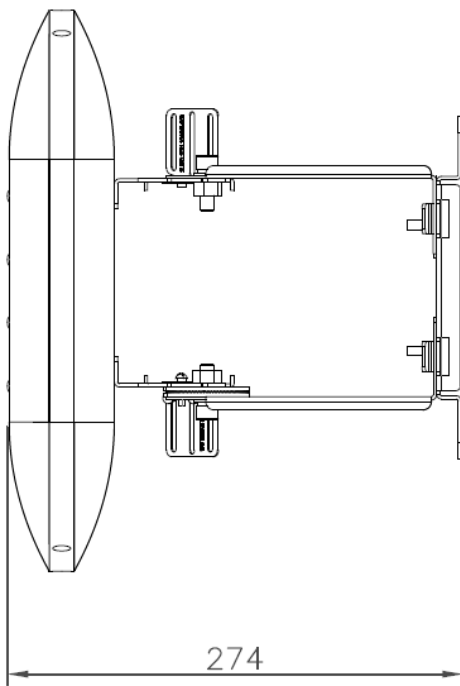

### Andromeda-C-Flood-45

<b>Product Code</b>	<b>Andromeda-C-Flood-45</b>
<b>Dimensions</b>	261mmL x 360mmW x 274mmD
<b>Weight</b>	4.5kg

### Andromeda-C-Flood-70

<b>Product Code</b>	<b>Andromeda-C-Flood-70</b>
<b>Dimensions</b>	337mmL x 360mmW x 274mmD
<b>Weight</b>	5.1kg

# SCHEMATICS

### Andromeda-C-Flood-85

<b>Product Code</b>	<b>Andromeda-C-Flood-85</b>
<b>Dimensions</b>	337mmL x 360mmW x 274mmD
<b>Weight</b>	5.5kg