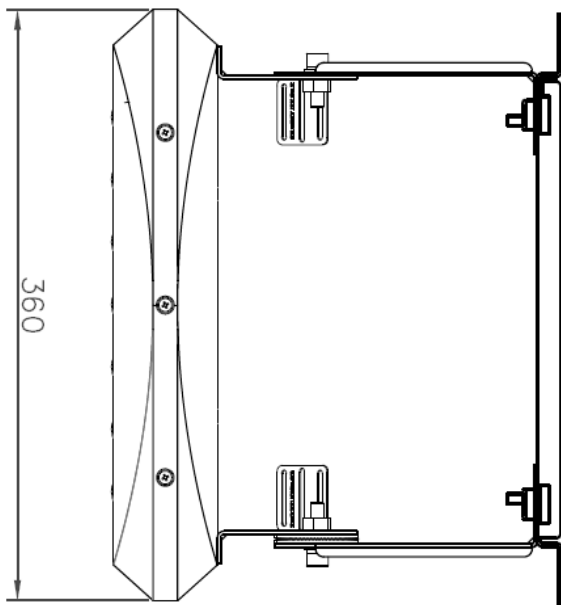

### Andromeda-C-Flood-40

<b>Product Code</b>	<b>Andromeda-C-Flood-40</b>
<b>Dimensions</b>	261mmL x 360mmW x 274mmD
<b>Weight</b>	4.2kg