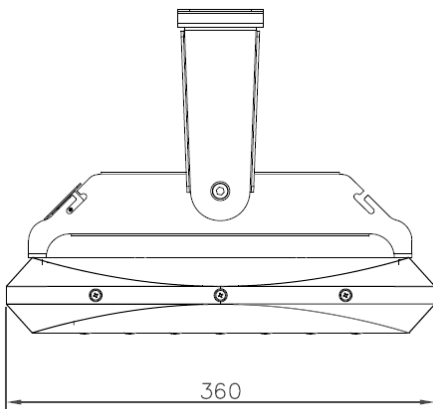

Andromeda™

Andromeda-C-Flood-165

Product Code	Andromeda-C-Flood-165
Dimensions	489mmL x 360mmW x 274mmD
Weight	7.2kg