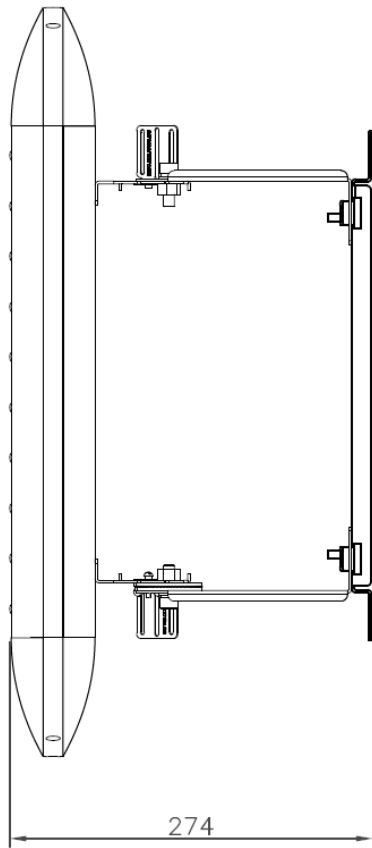

### Andromeda-C-Flood-140

<b>Product Code</b>	<b>Andromeda-C-Flood-140</b>
<b>Dimensions</b>	489mmL x 360mmW x 274mmD
<b>Weight</b>	6.7kg

### Andromeda-C-Flood-165

<b>Product Code</b>	<b>Andromeda-C-Flood-165</b>
<b>Dimensions</b>	489mmL x 360mmW x 274mmD
<b>Weight</b>	7.2kg

# SCHEMATICS

### Andromeda-C-Flood-180

<b>Product Code</b>	<b>Andromeda-C-Flood-180</b>
<b>Dimensions</b>	565mmL x 360mmW x 274mmD
<b>Weight</b>	8.3kg