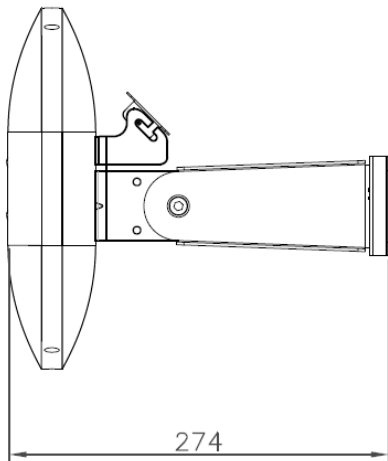

### Andromeda-C-Flood-40

<b>Product Code</b>	<b>Andromeda-C-Flood-40</b>
<b>Dimensions</b>	261mmL x 360mmW x 274mmD
<b>Weight</b>	4.2kg

### Andromeda-C-Flood-45

<b>Product Code</b>	<b>Andromeda-C-Flood-45</b>
<b>Dimensions</b>	261mmL x 360mmW x 274mmD
<b>Weight</b>	4.5kg