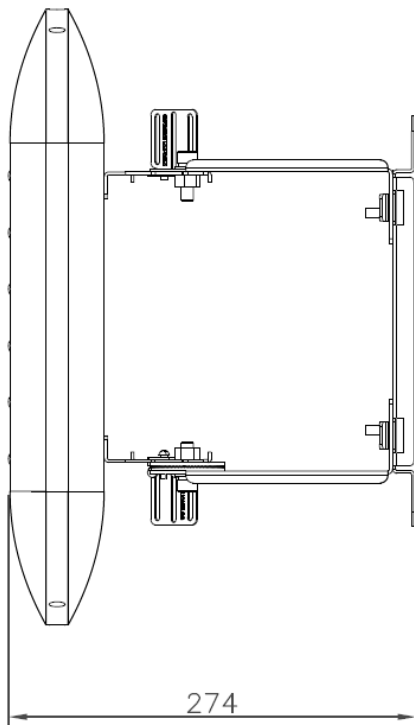

### Andromeda-C-Flood-85

<b>Product Code</b>	<b>Andromeda-C-Flood-85</b>
<b>Dimensions</b>	337mmL x 360mmW x 274mmD
<b>Weight</b>	5.5kg

### Andromeda-C-Flood-110

<b>Product Code</b>	<b>Andromeda-C-Flood-110</b>
<b>Dimensions</b>	413mmL x 360mmW x 274mmD
<b>Weight</b>	5.9kg

# SCHEMATICS

## Andromeda™

Andromeda-C-Flood-125

<b>Product Code</b>	<b>Andromeda-C-Flood-125</b>
<b>Dimensions</b>	413mmL x 360mmW x 274mmD
<b>Weight</b>	6.3kg