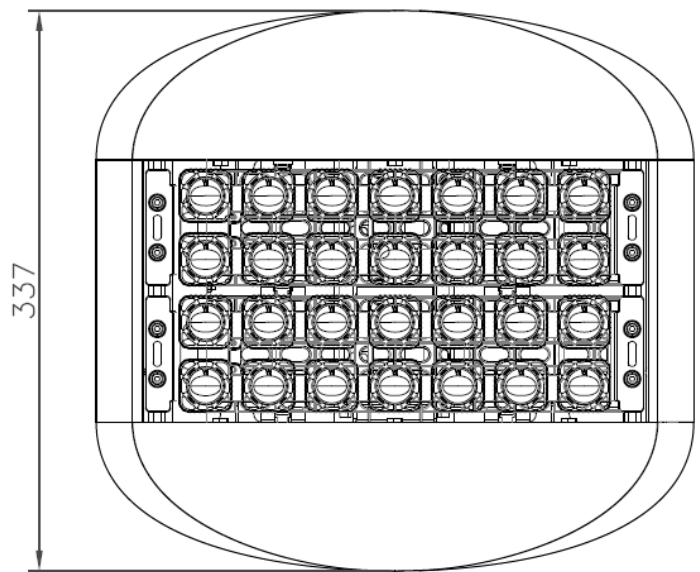

Product Code	Andromeda-C-Flood-70
Dimensions	337mmL x 360mmW x 274mmD
Weight	5.1kg