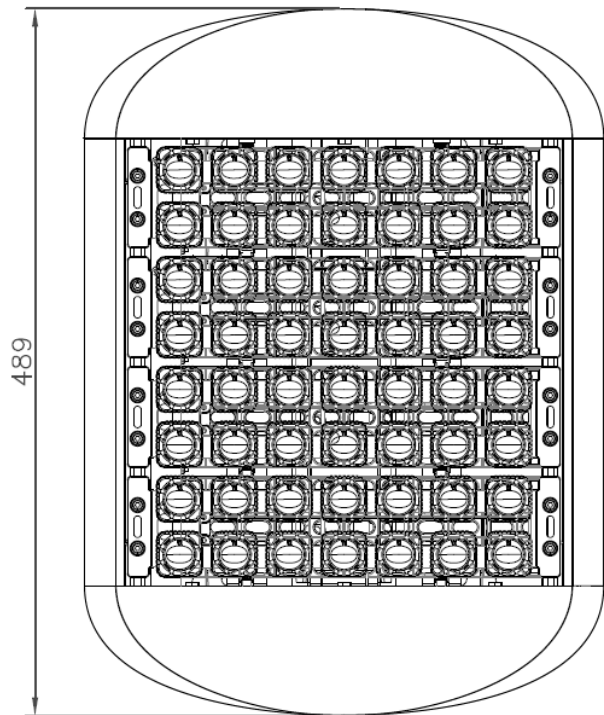

Andromeda™

Andromeda-C-Flood-140

Product Code	Andromeda-C-Flood-140
Dimensions	489mmL x 360mmW x 274mmD
Weight	6.7kg