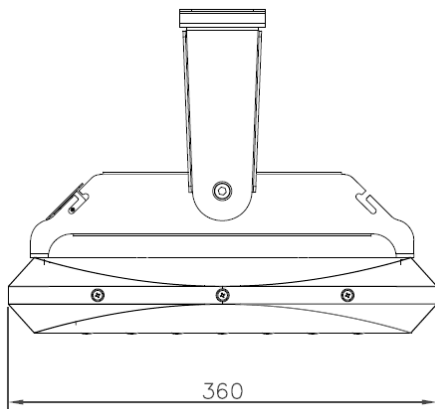

Andromeda™

Andromeda-C-Flood-140

Product Code	Andromeda-C-Flood-140
Dimensions	489mmL x 360mmW x 274mmD
Weight	6.7kg