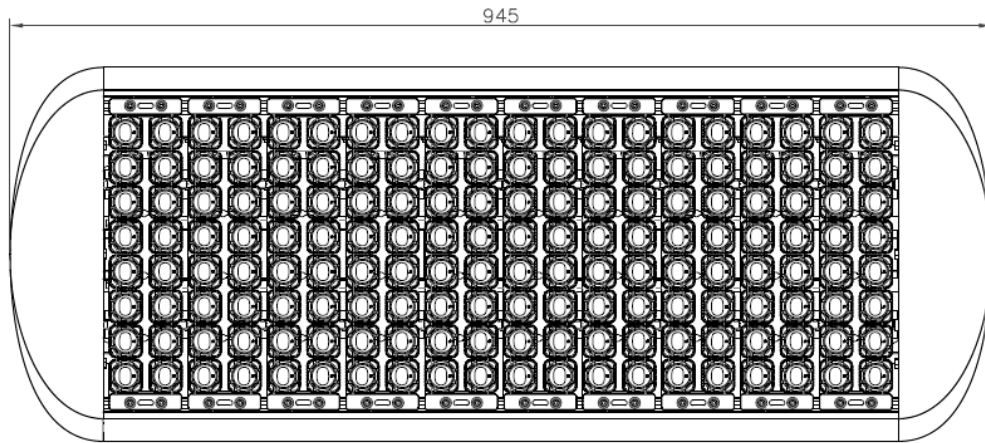

Andromeda^{TM}

Andromeda-C-Flood-410

Product Code	Andromeda-C-Flood-410
Dimensions	945mmL x 360mmW x 274mmD
Weight	16.1kg