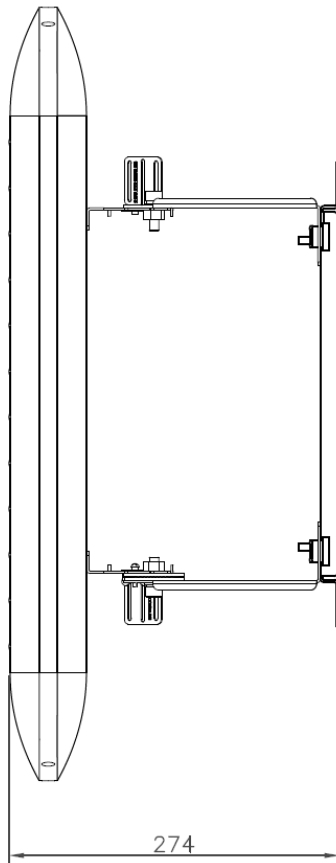

Andromeda™

Andromeda-C-Flood-220

Product Code	Andromeda-C-Flood-220
Dimensions	641mmL x 360mmW x 274mmD
Weight	9.2kg