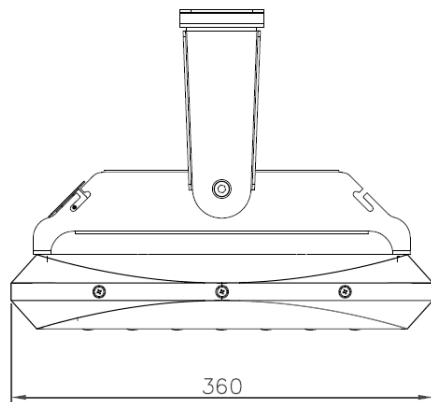

### Andromeda-C-Flood-110

<b>Product Code</b>	<b>Andromeda-C-Flood-110</b>
<b>Dimensions</b>	413mmL x 360mmW x 274mmD
<b>Weight</b>	5.9kg

# SCHEMATICS

## Andromeda™

Andromeda-C-Flood-125

<b>Product Code</b>	<b>Andromeda-C-Flood-125</b>
<b>Dimensions</b>	413mmL x 360mmW x 274mmD
<b>Weight</b>	6.3kg