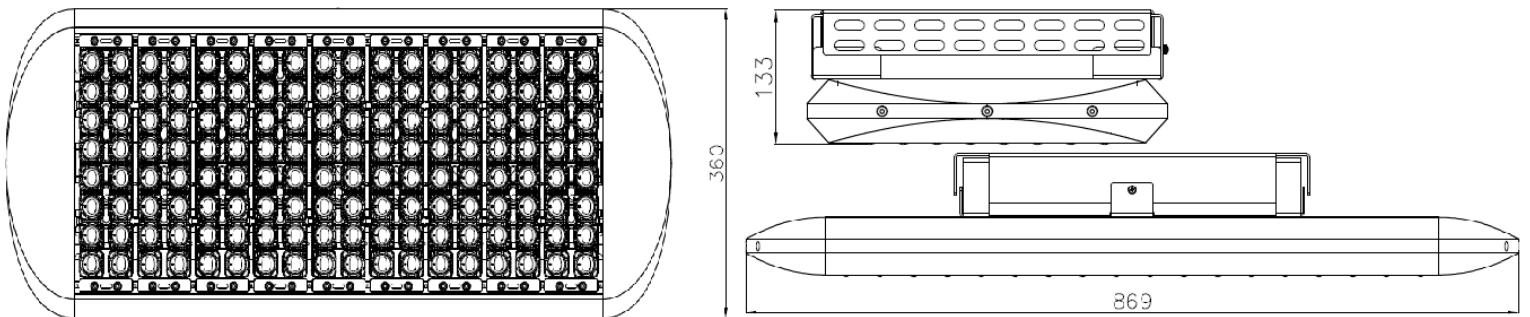

Andromeda™

Andromeda-C-FloodC-280W
Canopy Surface Mount

Bracket Dimensions

Product Code Andromeda-C-FloodC-280W

Dimensions 717mm x 360mm x 133mm

Weight 12.5kg

SCHEMATICS

Andromeda™

Andromeda-C-FloodC-320W
Canopy Surface Mount

Bracket Dimensions

Product Code Andromeda-C-FloodC-320W

Dimensions 869mm x 360mm x 133mm

Weight 15.3kg

P 1300 200 321

WWW.EMPYREANLIGHTING.COM

© COPYRIGHT EMPYREAN LIGHTING

SCHEMATICS

Andromeda™

Andromeda-C-FloodC-360W
Canopy Surface Mount

Bracket Dimensions

Product Code Andromeda-C-FloodC-360W

Dimensions 945mm x 360mm x 133mm

Weight 15.5kg

SCHEMATICS

Andromeda™

Andromeda-C-FloodC-370W
Canopy Surface Mount

Bracket Dimensions

Product Code Andromeda-C-FloodC-370W

Dimensions 869mm x 360mm x 133mm

Weight 15.8kg

SCHEMATICS

Andromeda™