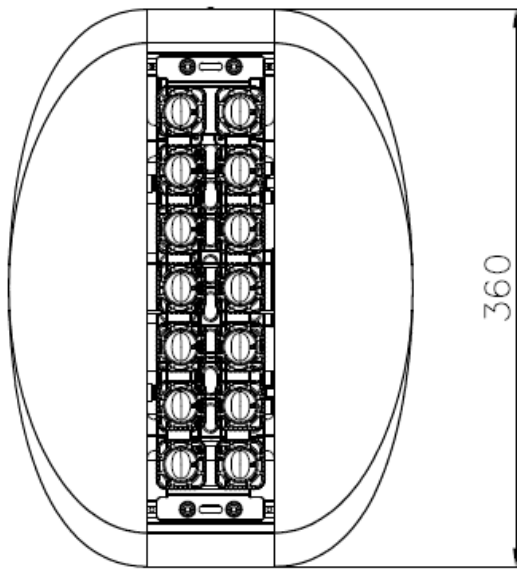

SCHEMATICS

Andromeda™

Andromeda-C-FloodC-40W
Canopy Surface Mount

Bracket Dimensions

Product Code **Andromeda-C-FloodC-40W**

Dimensions 360mm x 261mm x 133mm

Weight 4.7kg

SCHEMATICS

Andromeda™

Andromeda-C-FloodC-45W
Canopy Surface Mount

Bracket Dimensions

Product Code **Andromeda-C-FloodC-45W**

Dimensions 360mm x 261mm x 133mm

Weight 5kg

SCHEMATICS

Andromeda™

Andromeda-C-FloodC-70W Canopy Surface Mount

Bracket Dimensions

Product Code **Andromeda-C-FloodC-70W**

Dimensions 360mm x 337mm x 133mm

Weight 5.6kg

P 1300 200 321

WWW.EMPYREANLIGHTING.COM

© COPYRIGHT EMPYREAN LIGHTING

SCHEMATICS

Andromeda™

Andromeda-C-FloodC-85W Canopy Surface Mount

Bracket Dimensions

Product Code Andromeda-C-FloodC-85W

Dimensions 360mm x 337mm x 133mm

Weight 6kg

SCHEMATICS