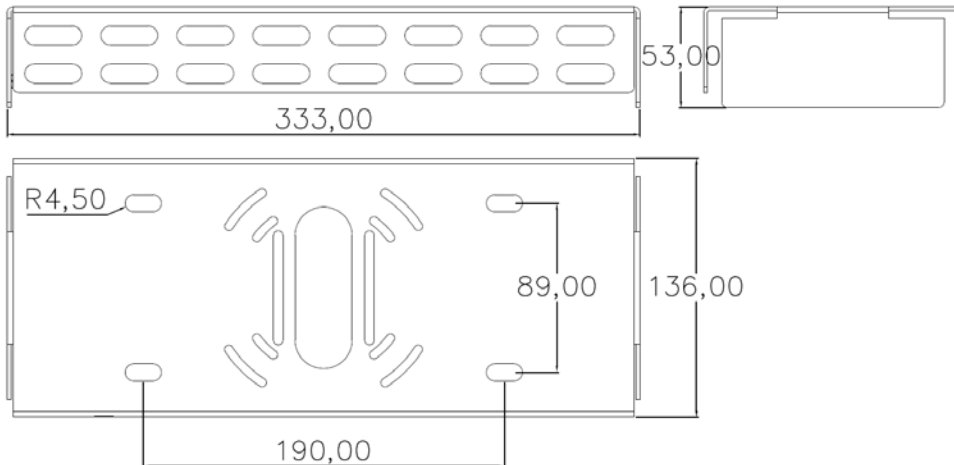

Andromeda-C-FloodC-70W Canopy Surface Mount

Bracket Dimensions

Product Code **Andromeda-C-FloodC-70W**

Dimensions 360mm x 337mm x 133mm

Weight 5.6kg

P 1300 200 321

WWW.EMPYREANLIGHTING.COM

© COPYRIGHT EMPYREAN LIGHTING

SCHEMATICS

Andromeda™

Andromeda-C-FloodC-85W Canopy Surface Mount

Bracket Dimensions

Product Code Andromeda-C-FloodC-85W

Dimensions 360mm x 337mm x 133mm

Weight 6kg

SCHEMATICS

Andromeda™

Andromeda-C-FloodC-110W Canopy Surface Mount

Bracket Dimensions

Product Code Andromeda-C-FloodC-110W

Dimensions 413mm x 360mm x 133mm

Weight 6.4kg

SCHEMATICS

Andromeda™

Andromeda-C-FloodC-125W Canopy Surface Mount

Bracket Dimensions

Product Code **Andromeda-C-FloodC-125W**

Dimensions 413mm x 360mm x 133mm

Weight 6.8kg

SCHEMATICS

Andromeda™

Andromeda-C-FloodC-140W Canopy Surface Mount