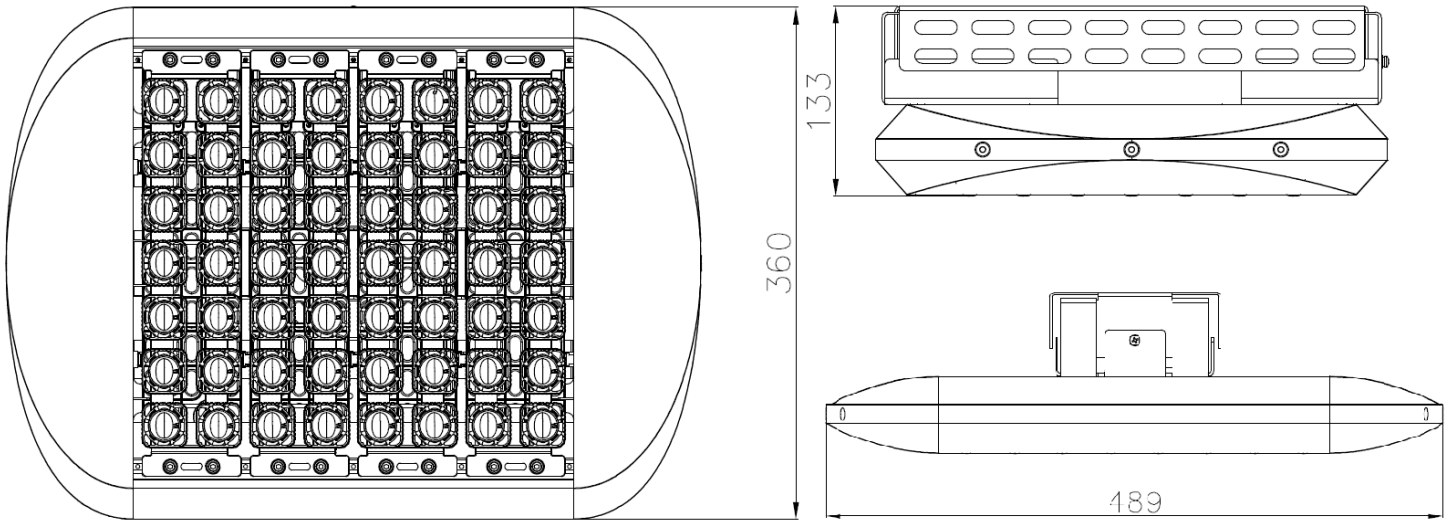

Andromeda-C-FloodC-70W Canopy Surface Mount

Bracket Dimensions

Product Code **Andromeda-C-FloodC-70W**

Dimensions 360mm x 337mm x 133mm

Weight 5.6kg

P 1300 200 321

WWW.EMPYREANLIGHTING.COM

© COPYRIGHT EMPYREAN LIGHTING

Andromeda™

Andromeda-C-FloodC-110W Canopy Surface Mount

Bracket Dimensions

Product Code Andromeda-C-FloodC-110W

Dimensions 413mm x 360mm x 133mm

Weight 6.4kg

SCHEMATICS

Andromeda™

Andromeda-C-FloodC-125W Canopy Surface Mount

Bracket Dimensions

Product Code **Andromeda-C-FloodC-125W**

Dimensions 413mm x 360mm x 133mm

Weight 6.8kg

SCHEMATICS

Andromeda™

Andromeda-C-FloodC-140W Canopy Surface Mount

Bracket Dimensions

Product Code **Andromeda-C-FloodC-140W**

Dimensions 489mm x 360mm x 133mm

Weight 7.2kg

SCHEMATICS

Andromeda™

Andromeda-C-FloodC-165W Canopy Surface Mount

Bracket Dimensions