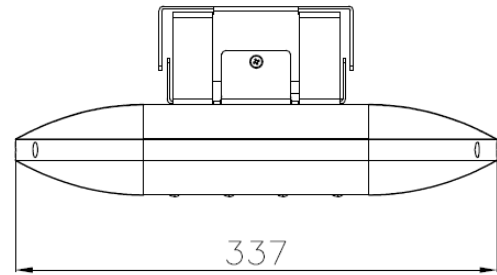

SCHEMATICS

Andromeda™

Andromeda-C-FloodC-40W
Canopy Surface Mount

Bracket Dimensions

Product Code **Andromeda-C-FloodC-40W**

Dimensions 360mm x 261mm x 133mm

Weight 4.7kg

SCHEMATICS

Andromeda™

Andromeda-C-FloodC-45W
Canopy Surface Mount

Bracket Dimensions

Product Code **Andromeda-C-FloodC-45W**

Dimensions 360mm x 261mm x 133mm

Weight 5kg

SCHEMATICS

Andromeda™

Andromeda-C-FloodC-70W Canopy Surface Mount

Bracket Dimensions

Product Code **Andromeda-C-FloodC-70W**

Dimensions 360mm x 337mm x 133mm

Weight 5.6kg

P 1300 200 321

WWW.EMPYREANLIGHTING.COM

© COPYRIGHT EMPYREAN LIGHTING

SCHEMATICS

Andromeda™

Andromeda-C-FloodC-85W Canopy Surface Mount

Bracket Dimensions

Product Code Andromeda-C-FloodC-85W

Dimensions 360mm x 337mm x 133mm

Weight 6kg

SCHEMATICS