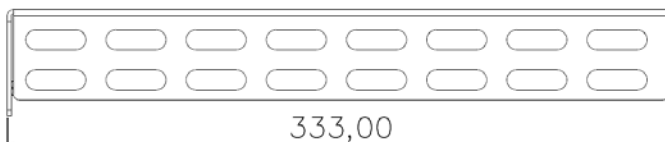

Andromeda-C-FloodC-70W Canopy Surface Mount

Bracket Dimensions

Product Code **Andromeda-C-FloodC-70W**

Dimensions 360mm x 337mm x 133mm

Weight 5.6kg

P 1300 200 321

WWW.EMPYREANLIGHTING.COM

© COPYRIGHT EMPYREAN LIGHTING

SCHEMATICS

Andromeda™

Andromeda-C-FloodC-85W Canopy Surface Mount

Bracket Dimensions

Product Code Andromeda-C-FloodC-85W

Dimensions 360mm x 337mm x 133mm

Weight 6kg

SCHEMATICS

Andromeda™

Andromeda-C-FloodC-110W Canopy Surface Mount

Bracket Dimensions

Product Code Andromeda-C-FloodC-110W

Dimensions 413mm x 360mm x 133mm

Weight 6.4kg

SCHEMATICS

Andromeda™

Andromeda-C-FloodC-125W Canopy Surface Mount

Bracket Dimensions

Product Code **Andromeda-C-FloodC-125W**

Dimensions 413mm x 360mm x 133mm

Weight 6.8kg

SCHEMATICS

Andromeda™

Andromeda-C-FloodC-140W Canopy Surface Mount