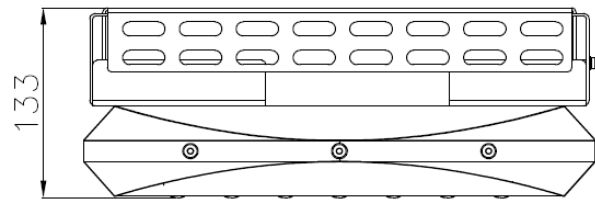

Andromeda-C-FloodC-70W Canopy Surface Mount

Bracket Dimensions

Product Code **Andromeda-C-FloodC-70W**

Dimensions 360mm x 337mm x 133mm

Weight 5.6kg

P 1300 200 321

WWW.EMPYREANLIGHTING.COM

© COPYRIGHT EMPYREAN LIGHTING

SCHEMATICS

Andromeda™

Andromeda-C-FloodC-85W Canopy Surface Mount

Bracket Dimensions

Product Code Andromeda-C-FloodC-85W

Dimensions 360mm x 337mm x 133mm

Weight 6kg

SCHEMATICS

Andromeda™

Andromeda-C-FloodC-110W Canopy Surface Mount

Bracket Dimensions

Product Code Andromeda-C-FloodC-110W

Dimensions 413mm x 360mm x 133mm

Weight 6.4kg

SCHEMATICS

Andromeda™

Andromeda-C-FloodC-125W Canopy Surface Mount

Bracket Dimensions

Product Code **Andromeda-C-FloodC-125W**

Dimensions 413mm x 360mm x 133mm

Weight 6.8kg

SCHEMATICS

Andromeda™

Andromeda-C-FloodC-140W Canopy Surface Mount