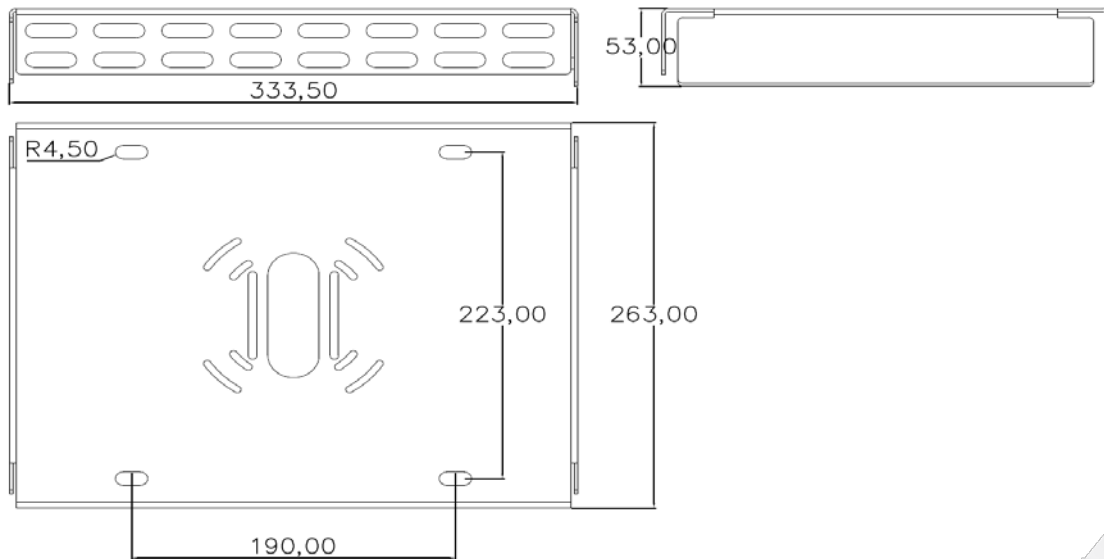

Andromeda-C-FloodC-320W
Canopy Surface Mount

Bracket Dimensions

Product Code Andromeda-C-FloodC-320W

Dimensions 869mm x 360mm x 133mm

Weight 15.3kg

P 1300 200 321

WWW.EMPYREANLIGHTING.COM

© COPYRIGHT EMPYREAN LIGHTING

SCHEMATICS

Andromeda™

Andromeda-C-FloodC-360W
Canopy Surface Mount

Bracket Dimensions

Product Code Andromeda-C-FloodC-360W

Dimensions 945mm x 360mm x 133mm

Weight 15.5kg

SCHEMATICS

Andromeda™

Andromeda-C-FloodC-370W
Canopy Surface Mount

Bracket Dimensions

Product Code Andromeda-C-FloodC-370W

Dimensions 869mm x 360mm x 133mm

Weight 15.8kg

SCHEMATICS

Andromeda™

Andromeda-C-FloodC-410W
Canopy Surface Mount

Bracket Dimensions

Product Code **Andromeda-C-FloodC-410W**

Dimensions 945mm x 360mm x 133mm

Weight 16.6kg