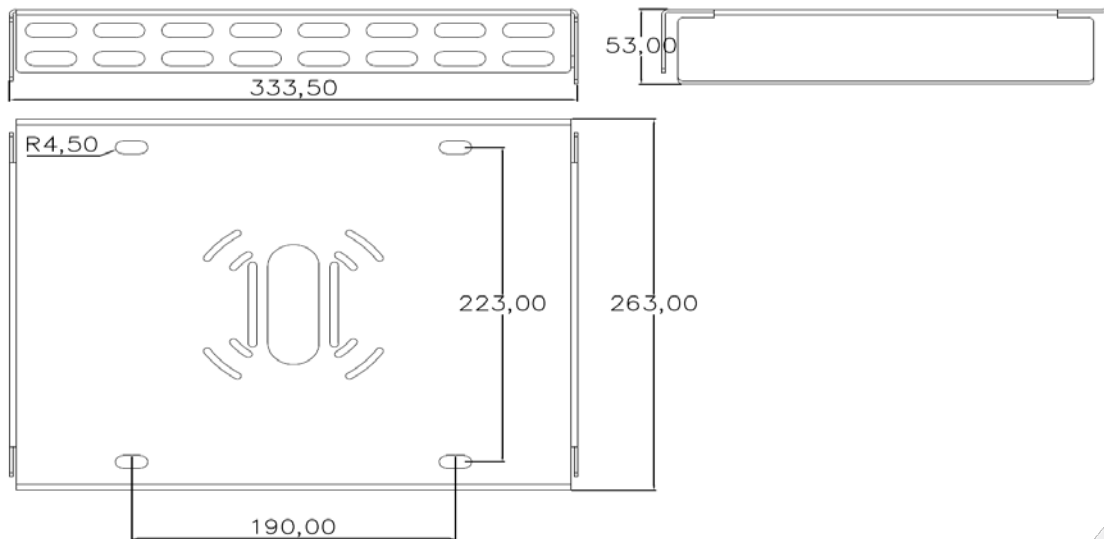

Andromeda-C-FloodC-320W
Canopy Surface Mount

Bracket Dimensions

Product Code Andromeda-C-FloodC-320W

Dimensions 869mm x 360mm x 133mm

Weight 15.3kg

P 1300 200 321

WWW.EMPYREANLIGHTING.COM

© COPYRIGHT EMPYREAN LIGHTING

SCHEMATICS

Andromeda™

Andromeda-C-FloodC-360W
Canopy Surface Mount

Bracket Dimensions

Product Code Andromeda-C-FloodC-360W

Dimensions 945mm x 360mm x 133mm

Weight 15.5kg

SCHEMATICS

Andromeda™

Andromeda-C-FloodC-370W
Canopy Surface Mount

Bracket Dimensions

Product Code Andromeda-C-FloodC-370W

Dimensions 869mm x 360mm x 133mm

Weight 15.8kg

SCHEMATICS

Andromeda™

Andromeda-C-FloodC-410W
Canopy Surface Mount

Bracket Dimensions

Product Code **Andromeda-C-FloodC-410W**

Dimensions 945mm x 360mm x 133mm

Weight 16.6kg