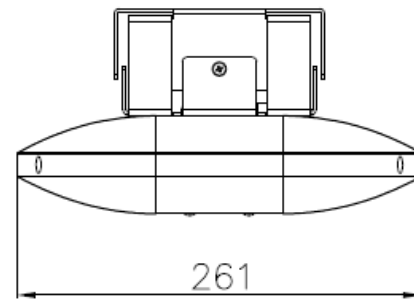

SCHEMATICS

Andromeda™

Andromeda-C-FloodC-40W
Canopy Surface Mount

Bracket Dimensions

Product Code **Andromeda-C-FloodC-40W**

Dimensions 360mm x 261mm x 133mm

Weight 4.7kg

SCHEMATICS

Andromeda™

Andromeda-C-FloodC-45W
Canopy Surface Mount

Bracket Dimensions

Product Code **Andromeda-C-FloodC-45W**

Dimensions 360mm x 261mm x 133mm

Weight 5kg

SCHEMATICS

Andromeda™

Andromeda-C-FloodC-70W Canopy Surface Mount

Bracket Dimensions

Product Code **Andromeda-C-FloodC-70W**

Dimensions 360mm x 337mm x 133mm

Weight 5.6kg

P 1300 200 321

WWW.EMPYREANLIGHTING.COM

© COPYRIGHT EMPYREAN LIGHTING

Bracket Dimensions

Product Code **Andromeda-C-FloodC-140W**

Dimensions 489mm x 360mm x 133mm

Weight 7.2kg

SCHEMATICS

Andromeda™

Andromeda-C-FloodC-165W Canopy Surface Mount

Bracket Dimensions