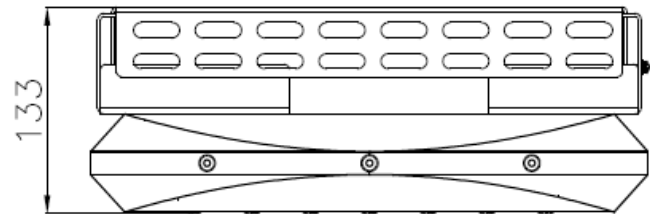

SCHEMATICS

Andromeda™

Andromeda-C-FloodC-40W
Canopy Surface Mount

Bracket Dimensions

Product Code **Andromeda-C-FloodC-40W**

Dimensions 360mm x 261mm x 133mm

Weight 4.7kg

SCHEMATICS

Andromeda™

Andromeda-C-FloodC-45W
Canopy Surface Mount

Bracket Dimensions

Product Code **Andromeda-C-FloodC-45W**

Dimensions 360mm x 261mm x 133mm

Weight 5kg

SCHEMATICS

Andromeda™

Andromeda-C-FloodC-70W Canopy Surface Mount

Bracket Dimensions

Product Code **Andromeda-C-FloodC-70W**

Dimensions 360mm x 337mm x 133mm

Weight 5.6kg

P 1300 200 321

WWW.EMPYREANLIGHTING.COM

© COPYRIGHT EMPYREAN LIGHTING

SCHEMATICS

Andromeda™

Andromeda-C-FloodC-85W Canopy Surface Mount

Bracket Dimensions

Product Code Andromeda-C-FloodC-85W

Dimensions 360mm x 337mm x 133mm

Weight 6kg

SCHEMATICS