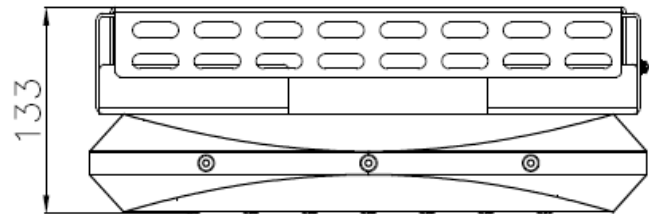

SCHEMATICS

Andromeda™

Andromeda-C-FloodC-40W
Canopy Surface Mount

Bracket Dimensions

Product Code **Andromeda-C-FloodC-40W**

Dimensions 360mm x 261mm x 133mm

Weight 4.7kg

SCHEMATICS

Andromeda™

Andromeda-C-FloodC-45W
Canopy Surface Mount

Bracket Dimensions

Product Code **Andromeda-C-FloodC-45W**

Dimensions 360mm x 261mm x 133mm

Weight 5kg

SCHEMATICS

Andromeda™

Andromeda-C-FloodC-70W Canopy Surface Mount

Bracket Dimensions

Product Code **Andromeda-C-FloodC-70W**

Dimensions 360mm x 337mm x 133mm

Weight 5.6kg

P 1300 200 321

WWW.EMPYREANLIGHTING.COM

© COPYRIGHT EMPYREAN LIGHTING

SCHEMATICS

Andromeda™

Andromeda-C-FloodC-85W Canopy Surface Mount

Bracket Dimensions

Product Code Andromeda-C-FloodC-85W

Dimensions 360mm x 337mm x 133mm

Weight 6kg

SCHEMATICS