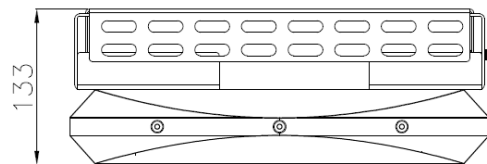

Andromeda-C-FloodC-125W Canopy Surface Mount

Bracket Dimensions

Product Code **Andromeda-C-FloodC-125W**

Dimensions 413mm x 360mm x 133mm

Weight 6.8kg

SCHEMATICS

Andromeda™

Andromeda-C-FloodC-140W Canopy Surface Mount

Bracket Dimensions

Product Code **Andromeda-C-FloodC-140W**

Dimensions 489mm x 360mm x 133mm

Weight 7.2kg

SCHEMATICS

Andromeda™

Andromeda-C-FloodC-165W Canopy Surface Mount

Bracket Dimensions

Product Code **Andromeda-C-FloodC-165W**

Dimensions 489mm x 360mm x 133mm

Weight 7.7kg

SCHEMATICS

Andromeda™

Andromeda-C-FloodC-180W Canopy Surface Mount

Bracket Dimensions

Product Code **Andromeda-C-FloodC-180W**

Dimensions 565mm x 360mm x 133mm

Weight 8.8kg

SCHEMATICS

Andromeda™

Andromeda-C-FloodC-210W Canopy Surface Mount

Bracket Dimensions

Product Code **Andromeda-C-FloodC-210W**

Dimensions 565mm x 360mm x 133mm