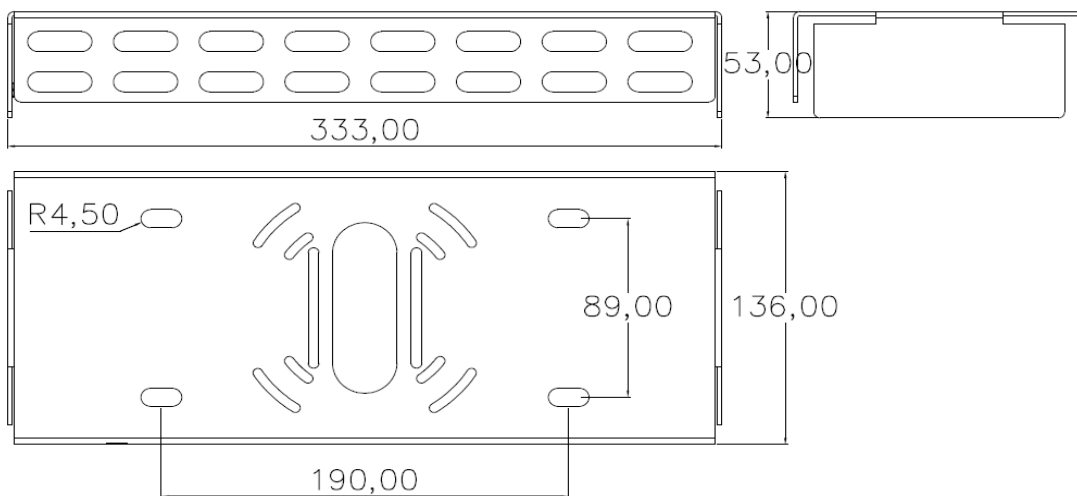

Bracket Dimensions

Product Code **Andromeda-C-FloodC-140W**

Dimensions 489mm x 360mm x 133mm

Weight 7.2kg

SCHEMATICS

Andromeda™

Andromeda-C-FloodC-165W Canopy Surface Mount

Bracket Dimensions

Product Code **Andromeda-C-FloodC-165W**

Dimensions 489mm x 360mm x 133mm

Weight 7.7kg

SCHEMATICS

Andromeda™

Andromeda-C-FloodC-180W Canopy Surface Mount

Bracket Dimensions

Product Code **Andromeda-C-FloodC-180W**

Dimensions 565mm x 360mm x 133mm

Weight 8.8kg

SCHEMATICS

Andromeda™

Andromeda-C-FloodC-210W Canopy Surface Mount

Bracket Dimensions

Product Code **Andromeda-C-FloodC-210W**

Dimensions 565mm x 360mm x 133mm

Weight 9.1kg

SCHEMATICS

Andromeda™

Andromeda-C-FloodC-220W Canopy Surface Mount

Bracket Dimensions

Product Code Andromeda-C-FloodC-220W

Dimensions 641mm x 360mm x 133mm

Weight 9.7kg