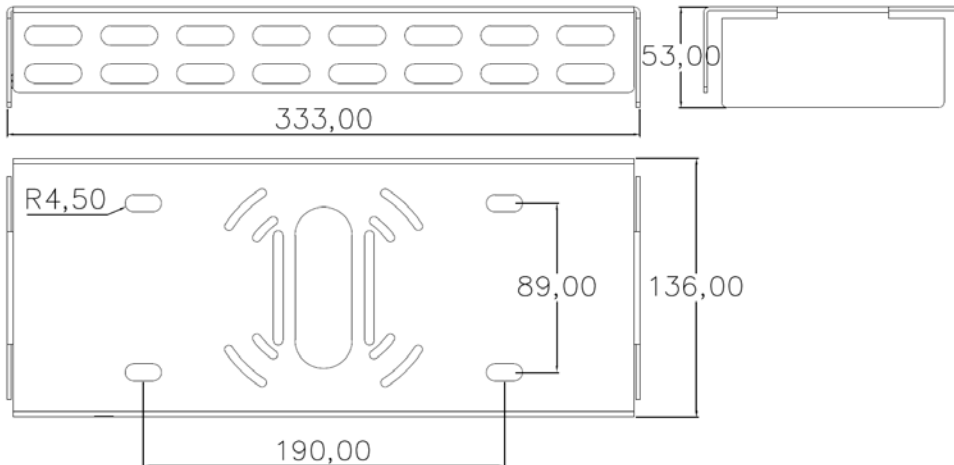

SCHEMATICS

Andromeda™

Andromeda-C-FloodC-40W
Canopy Surface Mount

Bracket Dimensions

Product Code **Andromeda-C-FloodC-40W**

Dimensions 360mm x 261mm x 133mm

Weight 4.7kg

SCHEMATICS

Andromeda™

Andromeda-C-FloodC-45W
Canopy Surface Mount

Bracket Dimensions

Product Code **Andromeda-C-FloodC-45W**

Dimensions 360mm x 261mm x 133mm

Weight 5kg

SCHEMATICS

Andromeda™

Andromeda-C-FloodC-70W Canopy Surface Mount

Bracket Dimensions

Product Code **Andromeda-C-FloodC-70W**

Dimensions 360mm x 337mm x 133mm

Weight 5.6kg

P 1300 200 321

WWW.EMPYREANLIGHTING.COM

© COPYRIGHT EMPYREAN LIGHTING

SCHEMATICS

Andromeda™

Andromeda-C-FloodC-85W Canopy Surface Mount

Bracket Dimensions

Product Code Andromeda-C-FloodC-85W

Dimensions 360mm x 337mm x 133mm

Weight 6kg

SCHEMATICS