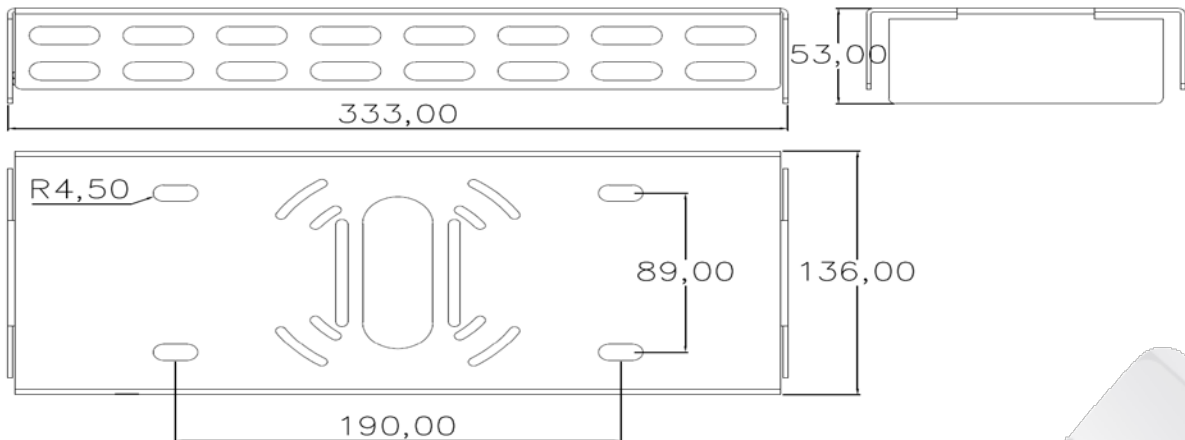

SCHEMATICS

Andromeda™

Andromeda-C-FloodC-40W
Canopy Surface Mount

Bracket Dimensions

Product Code **Andromeda-C-FloodC-40W**

Dimensions 360mm x 261mm x 133mm

Weight 4.7kg

SCHEMATICS

Andromeda™

Andromeda-C-FloodC-45W
Canopy Surface Mount

Bracket Dimensions

Product Code **Andromeda-C-FloodC-45W**

Dimensions 360mm x 261mm x 133mm

Weight 5kg

SCHEMATICS

Andromeda™

Andromeda-C-FloodC-70W Canopy Surface Mount

Bracket Dimensions

Product Code **Andromeda-C-FloodC-70W**

Dimensions 360mm x 337mm x 133mm

Weight 5.6kg

P 1300 200 321

WWW.EMPYREANLIGHTING.COM

© COPYRIGHT EMPYREAN LIGHTING

SCHEMATICS

Andromeda™

Andromeda-C-FloodC-85W Canopy Surface Mount

Bracket Dimensions

Product Code Andromeda-C-FloodC-85W

Dimensions 360mm x 337mm x 133mm

Weight 6kg

SCHEMATICS