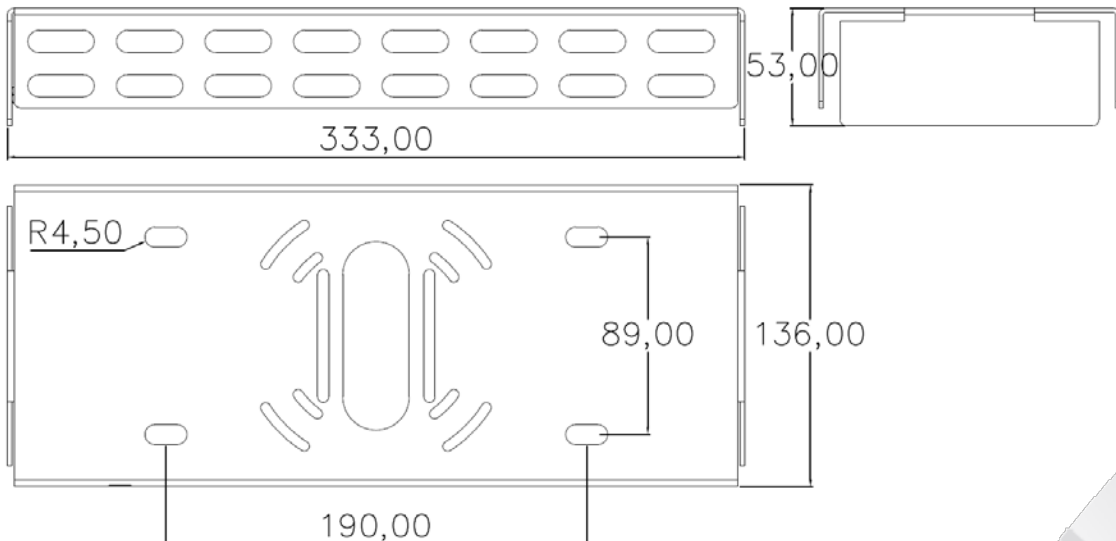

Dimensions 565mm x 360mm x 133mm

Weight 8.8kg

SCHEMATICS

Andromeda™

Andromeda-C-FloodC-210W Canopy Surface Mount

Bracket Dimensions

Product Code **Andromeda-C-FloodC-210W**

Dimensions 565mm x 360mm x 133mm

Weight 9.1kg

SCHEMATICS

Andromeda™

Andromeda-C-FloodC-220W Canopy Surface Mount

Bracket Dimensions

Product Code Andromeda-C-FloodC-220W

Dimensions 641mm x 360mm x 133mm

Weight 9.7kg

SCHEMATICS

Andromeda™

Andromeda-C-FloodC-250W
Canopy Surface Mount

Bracket Dimensions

Product Code **Andromeda-C-FloodC-250W**

Dimensions 641mm x 360mm x 133mm

Weight 10.9kg

SCHEMATICS

Andromeda™

Andromeda-C-FloodC-280W
Canopy Surface Mount

Bracket Dimensions

Product Code Andromeda-C-FloodC-280W

Dimensions 717mm x 360mm x 133mm

Weight 12.5kg

SCHEMATICS

Andromeda™