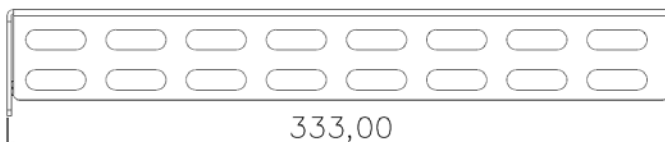

Andromeda™

Andromeda-C-FloodC-45W
Canopy Surface Mount

Bracket Dimensions

Product Code **Andromeda-C-FloodC-45W**

Dimensions 360mm x 261mm x 133mm

Weight 5kg

SCHEMATICS

Andromeda™

Andromeda-C-FloodC-70W Canopy Surface Mount

Bracket Dimensions

Product Code **Andromeda-C-FloodC-70W**

Dimensions 360mm x 337mm x 133mm

Weight 5.6kg

P 1300 200 321

WWW.EMPYREANLIGHTING.COM

© COPYRIGHT EMPYREAN LIGHTING

SCHEMATICS

Andromeda™

Andromeda-C-FloodC-85W Canopy Surface Mount

Bracket Dimensions

Product Code Andromeda-C-FloodC-85W

Dimensions 360mm x 337mm x 133mm

Weight 6kg

SCHEMATICS

Andromeda™

Andromeda-C-FloodC-110W Canopy Surface Mount

Bracket Dimensions

Product Code Andromeda-C-FloodC-110W

Dimensions 413mm x 360mm x 133mm

Weight 6.4kg

SCHEMATICS

Andromeda™