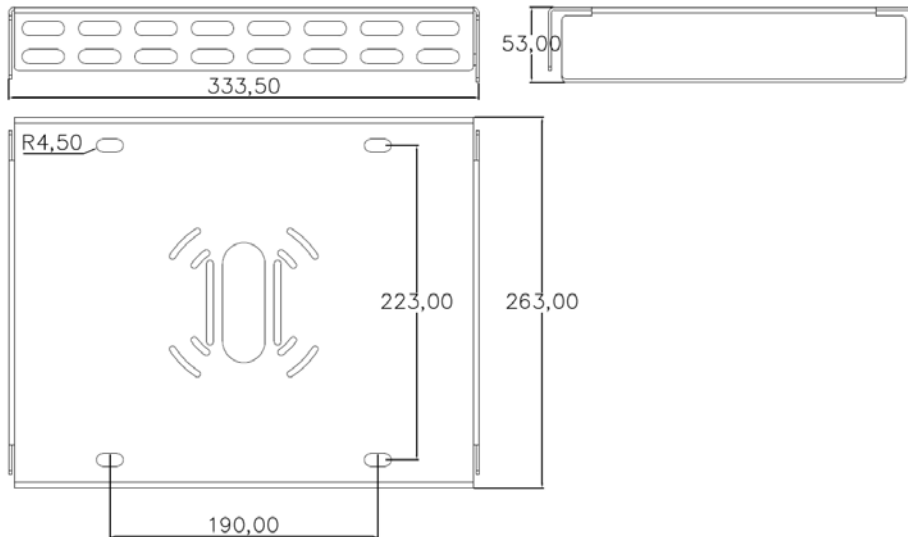

Dimensions 565mm x 360mm x 133mm

Weight 8.8kg

SCHEMATICS

Andromeda™

Andromeda-C-FloodC-210W Canopy Surface Mount

Bracket Dimensions

Product Code **Andromeda-C-FloodC-210W**

Dimensions 565mm x 360mm x 133mm

SCHEMATICS

Andromeda™

Andromeda-C-FloodC-250W
Canopy Surface Mount

Bracket Dimensions

Product Code **Andromeda-C-FloodC-250W**

Dimensions 641mm x 360mm x 133mm

Weight 10.9kg

SCHEMATICS

Andromeda™

Andromeda-C-FloodC-280W
Canopy Surface Mount

Bracket Dimensions

Product Code Andromeda-C-FloodC-280W

Dimensions 717mm x 360mm x 133mm

Weight 12.5kg

SCHEMATICS

Andromeda™

Andromeda-C-FloodC-320W
Canopy Surface Mount

Bracket Dimensions

Product Code Andromeda-C-FloodC-320W

Dimensions 869mm x 360mm x 133mm

Weight 15.3kg

P 1300 200 321

WWW.EMPYREANLIGHTING.COM

© COPYRIGHT EMPYREAN LIGHTING