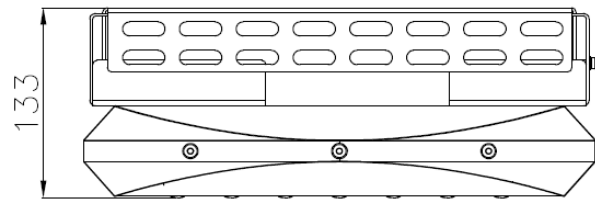

Andromeda™

Andromeda-C-FloodC-45W
Canopy Surface Mount

Bracket Dimensions

Product Code **Andromeda-C-FloodC-45W**

Dimensions 360mm x 261mm x 133mm

Weight 5kg

SCHEMATICS

Andromeda™

Andromeda-C-FloodC-70W Canopy Surface Mount

Bracket Dimensions

Product Code **Andromeda-C-FloodC-70W**

Dimensions 360mm x 337mm x 133mm

Weight 5.6kg

P 1300 200 321

WWW.EMPYREANLIGHTING.COM

© COPYRIGHT EMPYREAN LIGHTING

SCHEMATICS

Andromeda™

Andromeda-C-FloodC-85W Canopy Surface Mount

Bracket Dimensions

Product Code Andromeda-C-FloodC-85W

Dimensions 360mm x 337mm x 133mm

Weight 6kg

SCHEMATICS

Andromeda™

Andromeda-C-FloodC-110W Canopy Surface Mount

Bracket Dimensions

Product Code Andromeda-C-FloodC-110W

Dimensions 413mm x 360mm x 133mm

Weight 6.4kg

SCHEMATICS

Andromeda™