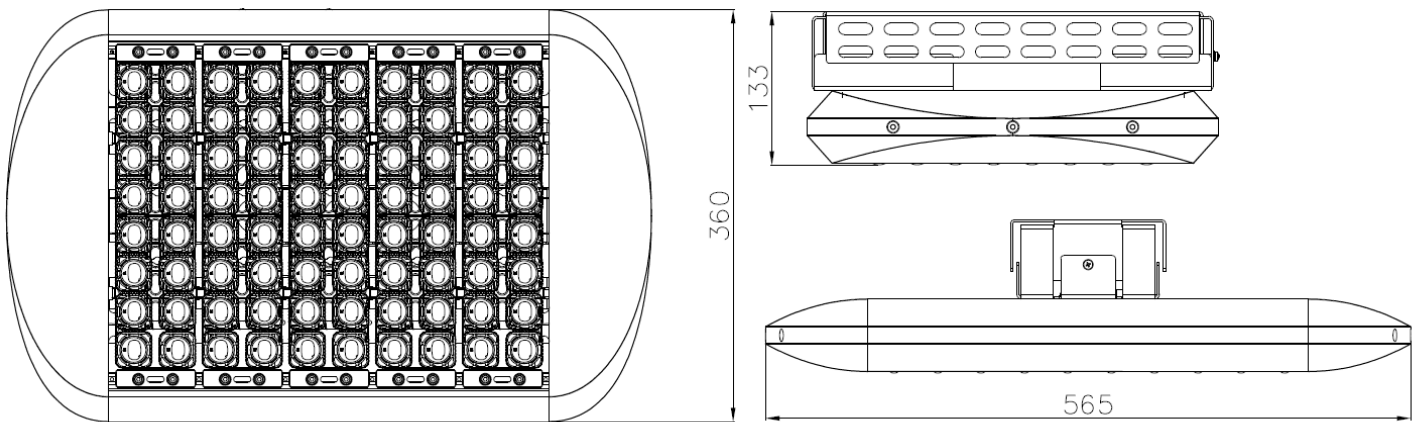

Bracket Dimensions

Product Code **Andromeda-C-FloodC-140W**

Dimensions 489mm x 360mm x 133mm

Weight 7.2kg

SCHEMATICS

Andromeda™

Andromeda-C-FloodC-165W Canopy Surface Mount

Bracket Dimensions

Product Code **Andromeda-C-FloodC-165W**

Dimensions 489mm x 360mm x 133mm

Weight 7.7kg

SCHEMATICS

Andromeda™

Andromeda-C-FloodC-180W Canopy Surface Mount

Bracket Dimensions

Product Code **Andromeda-C-FloodC-180W**

Dimensions 565mm x 360mm x 133mm

Weight 8.8kg

SCHEMATICS

Andromeda™

Andromeda-C-FloodC-210W Canopy Surface Mount

Bracket Dimensions

Product Code **Andromeda-C-FloodC-210W**

Dimensions 565mm x 360mm x 133mm

Weight 9.1kg

SCHEMATICS

Andromeda™

Andromeda-C-FloodC-220W Canopy Surface Mount

Bracket Dimensions

Product Code Andromeda-C-FloodC-220W

Dimensions 641mm x 360mm x 133mm

Weight 9.7kg