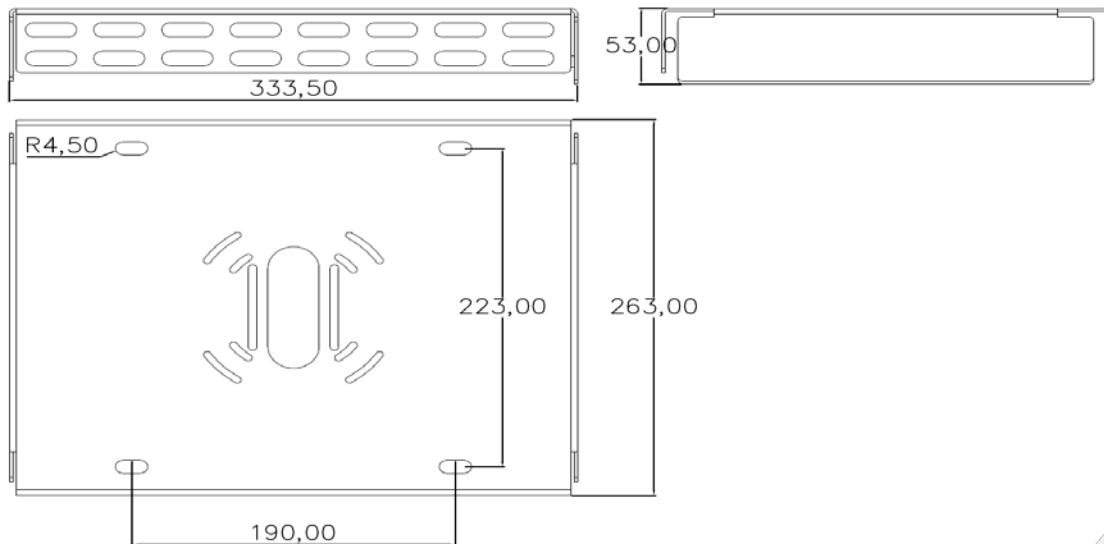

Dimensions 565mm x 360mm x 133mm

Weight 8.8kg

SCHEMATICS

Andromeda™

Andromeda-C-FloodC-210W Canopy Surface Mount

Bracket Dimensions

Product Code **Andromeda-C-FloodC-210W**

Dimensions 565mm x 360mm x 133mm

SCHEMATICS

Andromeda™

Andromeda-C-FloodC-250W
Canopy Surface Mount

Bracket Dimensions

Product Code **Andromeda-C-FloodC-250W**

Dimensions 641mm x 360mm x 133mm

Weight 10.9kg

SCHEMATICS

Andromeda™

Andromeda-C-FloodC-280W
Canopy Surface Mount

Bracket Dimensions

Product Code Andromeda-C-FloodC-280W

Dimensions 717mm x 360mm x 133mm

Weight 12.5kg

SCHEMATICS

Andromeda™

Andromeda-C-FloodC-320W
Canopy Surface Mount

Bracket Dimensions

Product Code Andromeda-C-FloodC-320W

Dimensions 869mm x 360mm x 133mm

Weight 15.3kg

P 1300 200 321

WWW.EMPYREANLIGHTING.COM

© COPYRIGHT EMPYREAN LIGHTING