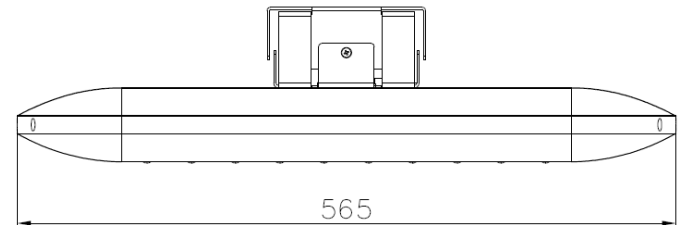

Andromeda-C-FloodC-125W Canopy Surface Mount

Bracket Dimensions

Product Code **Andromeda-C-FloodC-125W**

Dimensions 413mm x 360mm x 133mm

Weight 6.8kg

SCHEMATICS

Andromeda™

Andromeda-C-FloodC-140W Canopy Surface Mount

Bracket Dimensions

Product Code **Andromeda-C-FloodC-140W**

Dimensions 489mm x 360mm x 133mm

Weight 7.2kg

SCHEMATICS

Andromeda™

Andromeda-C-FloodC-165W Canopy Surface Mount

Bracket Dimensions

Product Code **Andromeda-C-FloodC-165W**

Dimensions 489mm x 360mm x 133mm

Weight 7.7kg

SCHEMATICS

Andromeda™

Andromeda-C-FloodC-180W Canopy Surface Mount

Bracket Dimensions

Product Code **Andromeda-C-FloodC-180W**

Dimensions 565mm x 360mm x 133mm

Weight 8.8kg

SCHEMATICS

Andromeda™

Andromeda-C-FloodC-210W Canopy Surface Mount

Bracket Dimensions

Product Code **Andromeda-C-FloodC-210W**

Dimensions 565mm x 360mm x 133mm