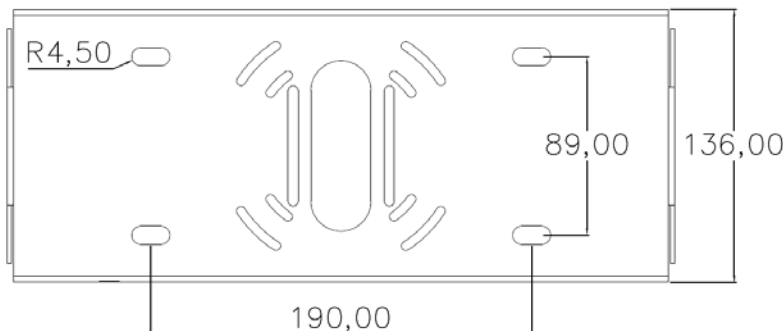

Andromeda-C-FloodC-70W Canopy Surface Mount

Bracket Dimensions

Product Code **Andromeda-C-FloodC-70W**

Dimensions 360mm x 337mm x 133mm

Weight 5.6kg

P 1300 200 321

WWW.EMPYREANLIGHTING.COM

© COPYRIGHT EMPYREAN LIGHTING

SCHEMATICS

Andromeda™

Andromeda-C-FloodC-85W Canopy Surface Mount

Bracket Dimensions

Product Code Andromeda-C-FloodC-85W

Dimensions 360mm x 337mm x 133mm

Weight 6kg

SCHEMATICS

Andromeda™

Andromeda-C-FloodC-110W Canopy Surface Mount

Bracket Dimensions

Product Code Andromeda-C-FloodC-110W

Dimensions 413mm x 360mm x 133mm

Weight 6.4kg

SCHEMATICS

Andromeda™

Andromeda-C-FloodC-125W Canopy Surface Mount

Bracket Dimensions

Product Code **Andromeda-C-FloodC-125W**

Dimensions 413mm x 360mm x 133mm

Weight 6.8kg

SCHEMATICS

Andromeda™

Andromeda-C-FloodC-140W Canopy Surface Mount