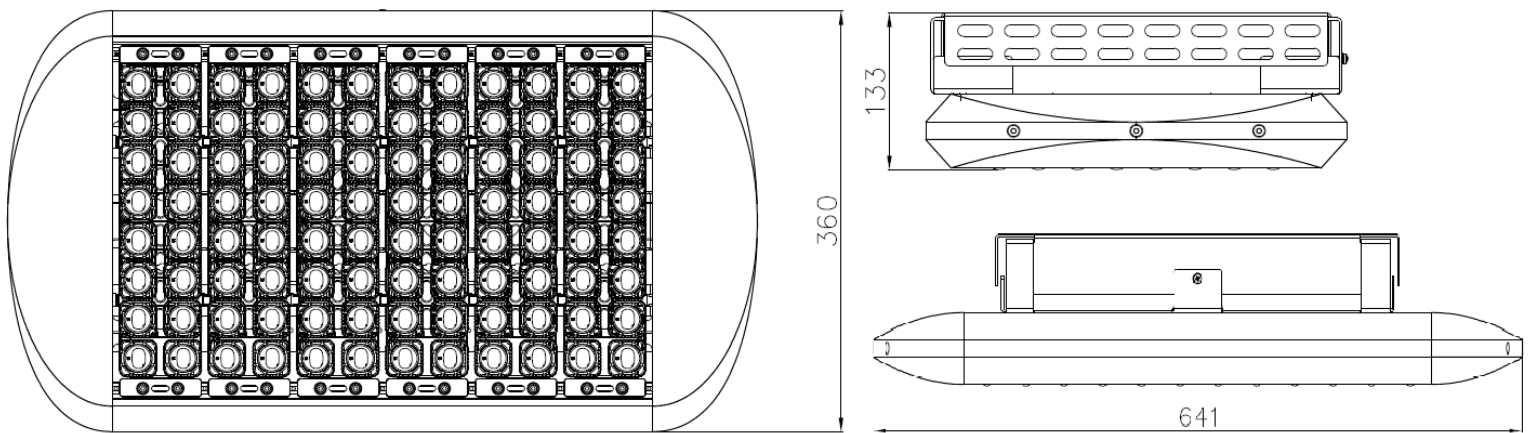

Product Code **Andromeda-C-FloodC-165W**

Dimensions 489mm x 360mm x 133mm

Weight 7.7kg

SCHEMATICS

Andromeda™

Andromeda-C-FloodC-180W Canopy Surface Mount

Bracket Dimensions

Product Code **Andromeda-C-FloodC-180W**

Dimensions 565mm x 360mm x 133mm

Weight 8.8kg

SCHEMATICS

Andromeda™

Andromeda-C-FloodC-210W Canopy Surface Mount

Bracket Dimensions

Product Code **Andromeda-C-FloodC-210W**

Dimensions 565mm x 360mm x 133mm

Weight 9.1kg

SCHEMATICS

Andromeda™

Andromeda-C-FloodC-220W Canopy Surface Mount

Bracket Dimensions

Product Code Andromeda-C-FloodC-220W

Dimensions 641mm x 360mm x 133mm

Weight 9.7kg

SCHEMATICS

Andromeda™

Andromeda-C-FloodC-250W
Canopy Surface Mount

Bracket Dimensions

Product Code **Andromeda-C-FloodC-250W**

Dimensions 641mm x 360mm x 133mm

Weight 10.9kg

SCHEMATICS