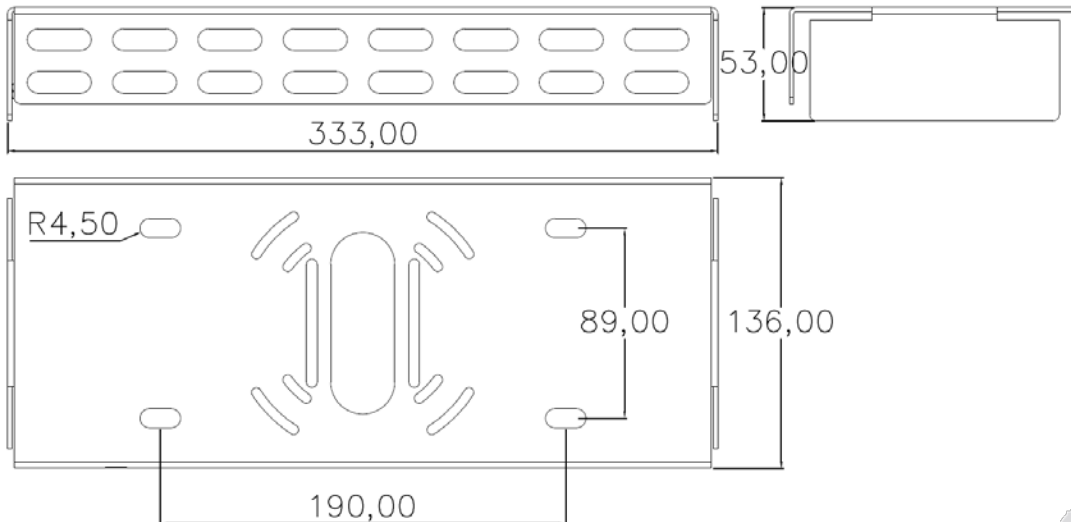

Dimensions 565mm x 360mm x 133mm

Weight 8.8kg

SCHEMATICS

Andromeda™

Andromeda-C-FloodC-210W Canopy Surface Mount

Bracket Dimensions

Product Code **Andromeda-C-FloodC-210W**

Dimensions 565mm x 360mm x 133mm

SCHEMATICS

Andromeda™

Andromeda-C-FloodC-250W
Canopy Surface Mount

Bracket Dimensions

Product Code **Andromeda-C-FloodC-250W**

Dimensions 641mm x 360mm x 133mm

Weight 10.9kg

SCHEMATICS

Andromeda™

Andromeda-C-FloodC-280W
Canopy Surface Mount

Bracket Dimensions

Product Code Andromeda-C-FloodC-280W

Dimensions 717mm x 360mm x 133mm

Weight 12.5kg

SCHEMATICS

Andromeda™

Andromeda-C-FloodC-320W
Canopy Surface Mount

Bracket Dimensions

Product Code Andromeda-C-FloodC-320W

Dimensions 869mm x 360mm x 133mm

Weight 15.3kg

P 1300 200 321

WWW.EMPYREANLIGHTING.COM

© COPYRIGHT EMPYREAN LIGHTING