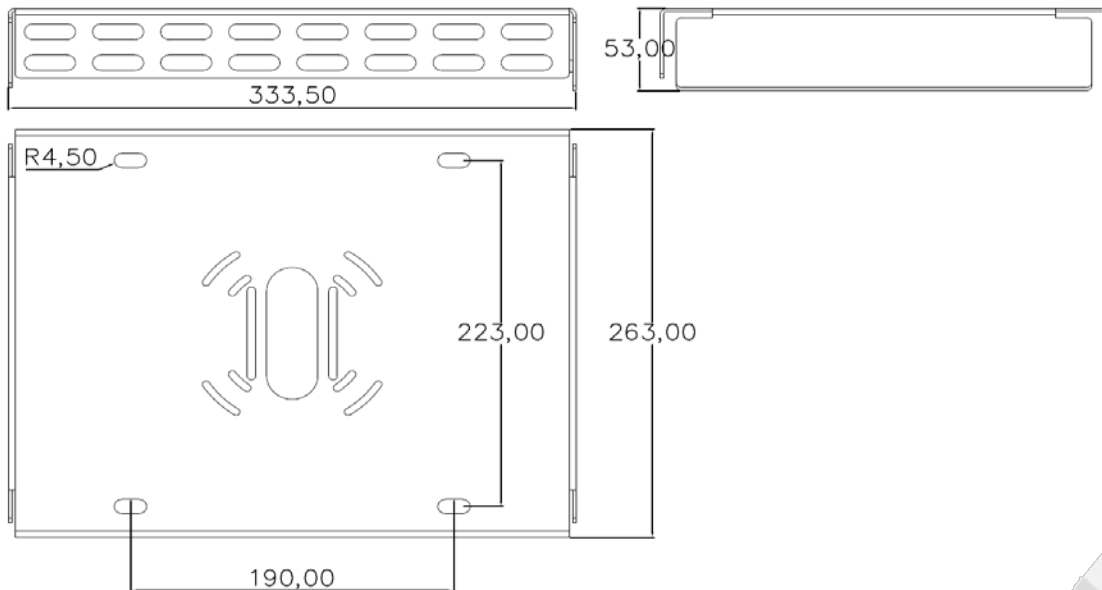

Andromeda-C-FloodC-320W
Canopy Surface Mount

Bracket Dimensions

Product Code Andromeda-C-FloodC-320W

Dimensions 869mm x 360mm x 133mm

Weight 15.3kg

P 1300 200 321

WWW.EMPYREANLIGHTING.COM

© COPYRIGHT EMPYREAN LIGHTING

SCHEMATICS

Andromeda™

Andromeda-C-FloodC-360W
Canopy Surface Mount

Bracket Dimensions

Product Code Andromeda-C-FloodC-360W

Dimensions 945mm x 360mm x 133mm

Weight 15.5kg

SCHEMATICS

Andromeda™

Andromeda-C-FloodC-370W
Canopy Surface Mount

Bracket Dimensions

Product Code Andromeda-C-FloodC-370W

Dimensions 869mm x 360mm x 133mm

Weight 15.8kg

SCHEMATICS

Andromeda™

Andromeda-C-FloodC-410W
Canopy Surface Mount

Bracket Dimensions

Product Code **Andromeda-C-FloodC-410W**

Dimensions 945mm x 360mm x 133mm

Weight 16.6kg