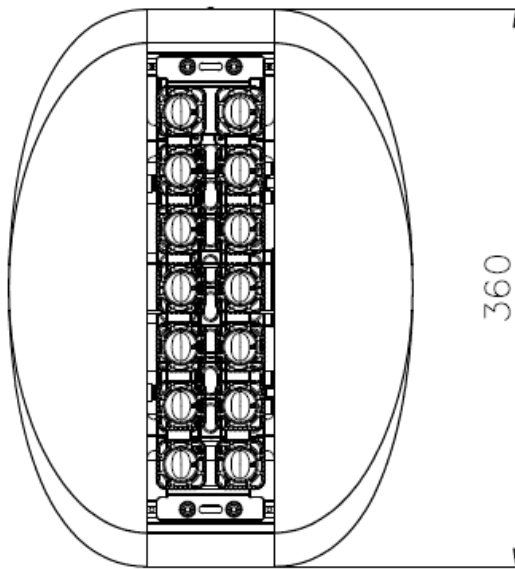

SCHEMATICS

Andromeda™

Andromeda-C-FloodC-40W
Canopy Surface Mount

Bracket Dimensions

Product Code **Andromeda-C-FloodC-40W**

Dimensions 360mm x 261mm x 133mm

Weight 4.7kg

SCHEMATICS

Andromeda™

Andromeda-C-FloodC-45W
Canopy Surface Mount

Bracket Dimensions

Product Code **Andromeda-C-FloodC-45W**

Dimensions 360mm x 261mm x 133mm

Weight 5kg

SCHEMATICS

Andromeda™

Andromeda-C-FloodC-70W Canopy Surface Mount

Bracket Dimensions

Product Code **Andromeda-C-FloodC-70W**

Dimensions 360mm x 337mm x 133mm

Weight 5.6kg

P 1300 200 321

WWW.EMPYREANLIGHTING.COM

© COPYRIGHT EMPYREAN LIGHTING

SCHEMATICS

Andromeda™

Andromeda-C-FloodC-85W Canopy Surface Mount

Bracket Dimensions

Product Code Andromeda-C-FloodC-85W

Dimensions 360mm x 337mm x 133mm

Weight 6kg

SCHEMATICS