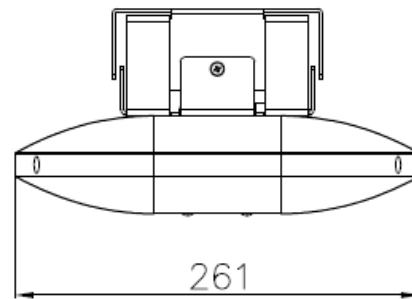

SCHEMATICS

Andromeda™

Andromeda-C-FloodC-40W
Canopy Surface Mount

Bracket Dimensions

Product Code **Andromeda-C-FloodC-40W**

Dimensions 360mm x 261mm x 133mm

Weight 4.7kg

SCHEMATICS

Andromeda™

Andromeda-C-FloodC-45W
Canopy Surface Mount

Bracket Dimensions

Product Code **Andromeda-C-FloodC-45W**

Dimensions 360mm x 261mm x 133mm

Weight 5kg

SCHEMATICS

Andromeda™

Andromeda-C-FloodC-70W Canopy Surface Mount

Bracket Dimensions

Product Code **Andromeda-C-FloodC-70W**

Dimensions 360mm x 337mm x 133mm

Weight 5.6kg

P 1300 200 321

WWW.EMPYREANLIGHTING.COM

© COPYRIGHT EMPYREAN LIGHTING

SCHEMATICS

Andromeda™

Andromeda-C-FloodC-85W Canopy Surface Mount

Bracket Dimensions

Product Code Andromeda-C-FloodC-85W

Dimensions 360mm x 337mm x 133mm

Weight 6kg

SCHEMATICS