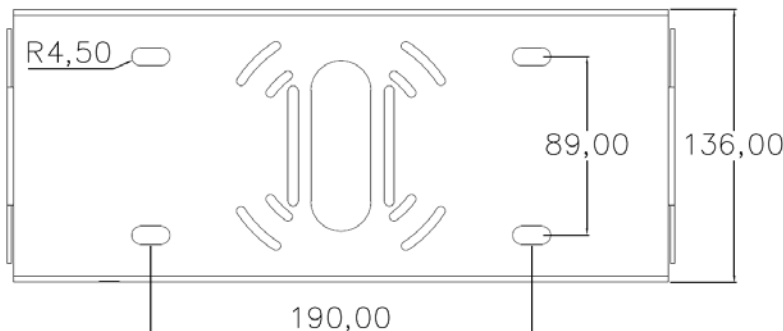

Andromeda-C-FloodC-70W Canopy Surface Mount

Bracket Dimensions

Product Code **Andromeda-C-FloodC-70W**

Dimensions 360mm x 337mm x 133mm

Weight 5.6kg

P 1300 200 321

WWW.EMPYREANLIGHTING.COM

© COPYRIGHT EMPYREAN LIGHTING

Andromeda™

Andromeda-C-FloodC-110W Canopy Surface Mount

Bracket Dimensions

Product Code Andromeda-C-FloodC-110W

Dimensions 413mm x 360mm x 133mm

Weight 6.4kg

SCHEMATICS

Andromeda™

Andromeda-C-FloodC-125W Canopy Surface Mount

Bracket Dimensions

Product Code **Andromeda-C-FloodC-125W**

Dimensions 413mm x 360mm x 133mm

Weight 6.8kg

SCHEMATICS

Andromeda™

Andromeda-C-FloodC-140W Canopy Surface Mount

Bracket Dimensions

Product Code **Andromeda-C-FloodC-140W**

Dimensions 489mm x 360mm x 133mm

Weight 7.2kg

SCHEMATICS

Andromeda™

Andromeda-C-FloodC-165W Canopy Surface Mount

Bracket Dimensions