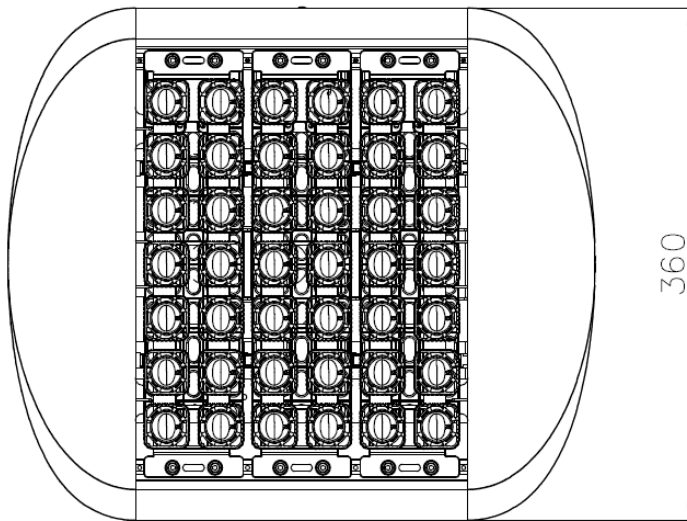

Andromeda-C-FloodC-70W Canopy Surface Mount

Bracket Dimensions

Product Code **Andromeda-C-FloodC-70W**

Dimensions 360mm x 337mm x 133mm

Weight 5.6kg

P 1300 200 321

WWW.EMPYREANLIGHTING.COM

© COPYRIGHT EMPYREAN LIGHTING

SCHEMATICS

Andromeda™

Andromeda-C-FloodC-85W Canopy Surface Mount

Bracket Dimensions

Product Code Andromeda-C-FloodC-85W

Dimensions 360mm x 337mm x 133mm

Weight 6kg

SCHEMATICS

Andromeda™

Andromeda-C-FloodC-110W Canopy Surface Mount

Bracket Dimensions

Product Code Andromeda-C-FloodC-110W

Dimensions 413mm x 360mm x 133mm

Weight 6.4kg

SCHEMATICS

Andromeda™

Andromeda-C-FloodC-125W Canopy Surface Mount

Bracket Dimensions

Product Code **Andromeda-C-FloodC-125W**

Dimensions 413mm x 360mm x 133mm

Weight 6.8kg

SCHEMATICS

Andromeda™

Andromeda-C-FloodC-140W Canopy Surface Mount