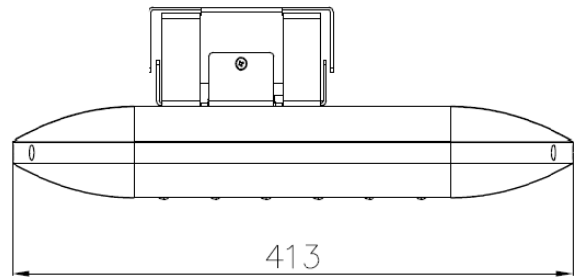

Andromeda-C-FloodC-70W Canopy Surface Mount

Bracket Dimensions

Product Code **Andromeda-C-FloodC-70W**

Dimensions 360mm x 337mm x 133mm

Weight 5.6kg

P 1300 200 321

WWW.EMPYREANLIGHTING.COM

© COPYRIGHT EMPYREAN LIGHTING

SCHEMATICS

Andromeda™

Andromeda-C-FloodC-85W Canopy Surface Mount

Bracket Dimensions

Product Code Andromeda-C-FloodC-85W

Dimensions 360mm x 337mm x 133mm

Weight 6kg

SCHEMATICS

Andromeda™

Andromeda-C-FloodC-110W Canopy Surface Mount

Bracket Dimensions

Product Code Andromeda-C-FloodC-110W

Dimensions 413mm x 360mm x 133mm

Weight 6.4kg

SCHEMATICS

Andromeda™

Andromeda-C-FloodC-125W Canopy Surface Mount

Bracket Dimensions

Product Code **Andromeda-C-FloodC-125W**

Dimensions 413mm x 360mm x 133mm

Weight 6.8kg

SCHEMATICS

Andromeda™

Andromeda-C-FloodC-140W Canopy Surface Mount