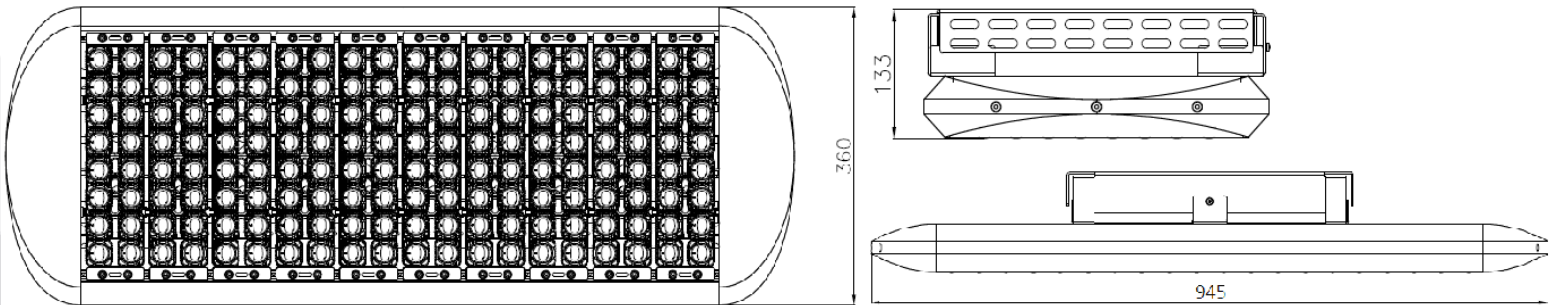

Andromeda™

Andromeda-C-FloodC-45W
Canopy Surface Mount

Bracket Dimensions

Product Code **Andromeda-C-FloodC-45W**

Dimensions 360mm x 261mm x 133mm

Weight 5kg

SCHEMATICS

Andromeda™

SCHEMATICS

Andromeda™

Andromeda-C-FloodC-360W
Canopy Surface Mount

Bracket Dimensions

Product Code Andromeda-C-FloodC-360W

Dimensions 945mm x 360mm x 133mm

Weight 15.5kg

SCHEMATICS

Andromeda™

Andromeda-C-FloodC-370W
Canopy Surface Mount

Bracket Dimensions

Product Code Andromeda-C-FloodC-370W

Dimensions 869mm x 360mm x 133mm

Weight 15.8kg

SCHEMATICS

Andromeda™

Andromeda-C-FloodC-410W
Canopy Surface Mount

Bracket Dimensions

Product Code **Andromeda-C-FloodC-410W**

Dimensions 945mm x 360mm x 133mm

Weight 16.6kg