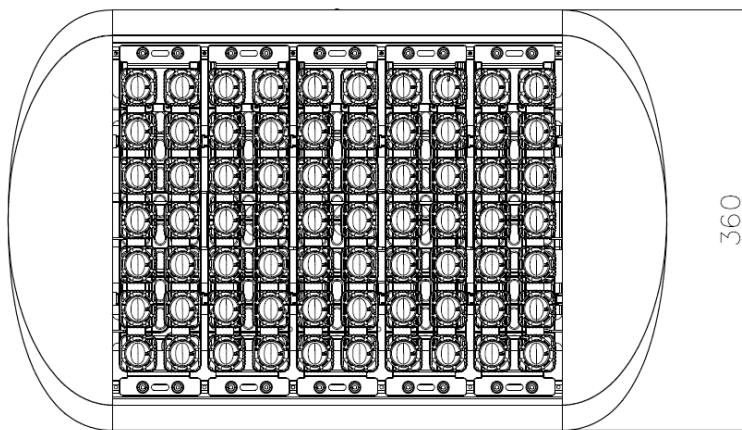

Andromeda-C-FloodC-125W Canopy Surface Mount

Bracket Dimensions

Product Code **Andromeda-C-FloodC-125W**

Dimensions 413mm x 360mm x 133mm

Weight 6.8kg

SCHEMATICS

Andromeda™

Andromeda-C-FloodC-140W Canopy Surface Mount

Bracket Dimensions

Product Code **Andromeda-C-FloodC-140W**

Dimensions 489mm x 360mm x 133mm

Weight 7.2kg

SCHEMATICS

Andromeda™

Andromeda-C-FloodC-165W Canopy Surface Mount

Bracket Dimensions

Product Code **Andromeda-C-FloodC-165W**

Dimensions 489mm x 360mm x 133mm

Weight 7.7kg

SCHEMATICS

Andromeda™

Andromeda-C-FloodC-180W Canopy Surface Mount

Bracket Dimensions

Product Code **Andromeda-C-FloodC-180W**

Dimensions 565mm x 360mm x 133mm

Weight 8.8kg

SCHEMATICS

Andromeda™

Andromeda-C-FloodC-210W Canopy Surface Mount

Bracket Dimensions

Product Code **Andromeda-C-FloodC-210W**

Dimensions 565mm x 360mm x 133mm