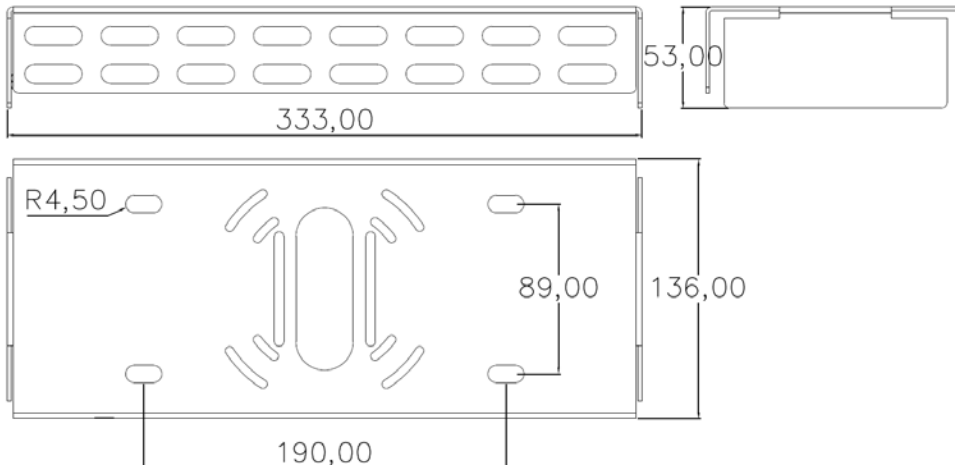

Andromeda™

Andromeda-C-FloodC-110W Canopy Surface Mount

Bracket Dimensions

Product Code Andromeda-C-FloodC-110W

Dimensions 413mm x 360mm x 133mm

Weight 6.4kg

SCHEMATICS

Andromeda™

Andromeda-C-FloodC-125W Canopy Surface Mount

Bracket Dimensions

Product Code **Andromeda-C-FloodC-125W**

Dimensions 413mm x 360mm x 133mm

Weight 6.8kg

SCHEMATICS

Andromeda™

Andromeda-C-FloodC-140W Canopy Surface Mount

Bracket Dimensions

Product Code **Andromeda-C-FloodC-140W**

Dimensions 489mm x 360mm x 133mm

Weight 7.2kg

SCHEMATICS

Andromeda™

Andromeda-C-FloodC-165W Canopy Surface Mount

Bracket Dimensions

Product Code **Andromeda-C-FloodC-165W**

Dimensions 489mm x 360mm x 133mm

Weight 7.7kg

SCHEMATICS

Andromeda™

Andromeda-C-FloodC-180W Canopy Surface Mount

Bracket Dimensions

Product Code **Andromeda-C-FloodC-180W**