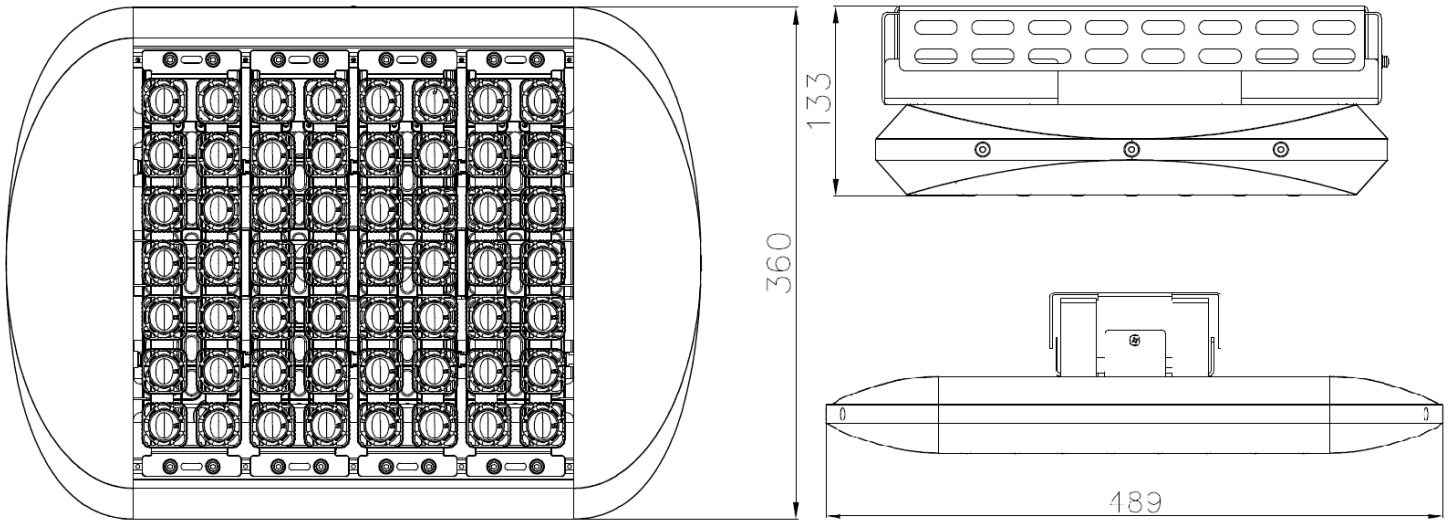

Andromeda-C-FloodC-125W Canopy Surface Mount

Bracket Dimensions

Product Code **Andromeda-C-FloodC-125W**

Dimensions 413mm x 360mm x 133mm

Weight 6.8kg

SCHEMATICS

Andromeda™

Andromeda-C-FloodC-140W Canopy Surface Mount

Bracket Dimensions

Product Code **Andromeda-C-FloodC-140W**

Dimensions 489mm x 360mm x 133mm

Weight 7.2kg

SCHEMATICS

Andromeda™

Andromeda-C-FloodC-165W Canopy Surface Mount

Bracket Dimensions

Product Code **Andromeda-C-FloodC-165W**

Dimensions 489mm x 360mm x 133mm

Weight 7.7kg

SCHEMATICS

Andromeda™

Andromeda-C-FloodC-180W Canopy Surface Mount

Bracket Dimensions

Product Code **Andromeda-C-FloodC-180W**

Dimensions 565mm x 360mm x 133mm

Weight 8.8kg

SCHEMATICS

Andromeda™

Andromeda-C-FloodC-210W Canopy Surface Mount

Bracket Dimensions

Product Code **Andromeda-C-FloodC-210W**

Dimensions 565mm x 360mm x 133mm