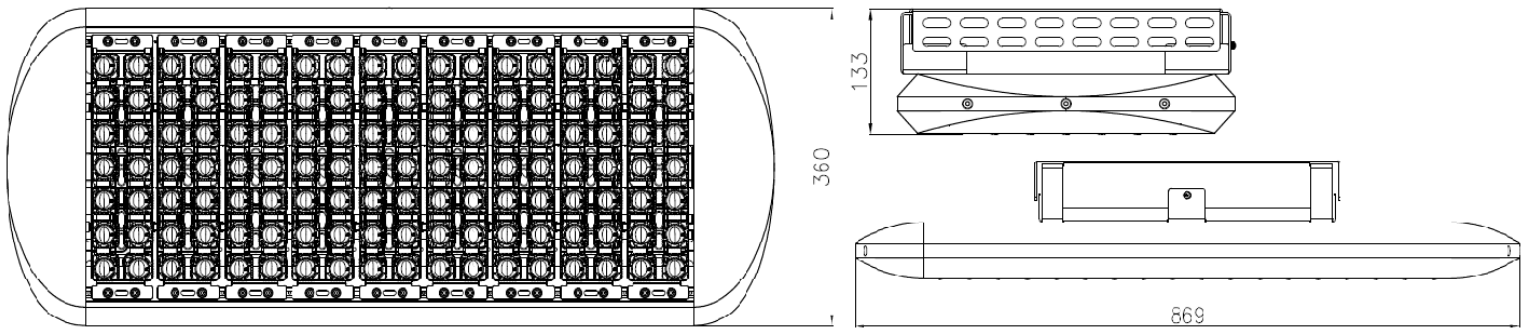

SCHEMATICS

Andromeda™

Andromeda-C-FloodC-250W
Canopy Surface Mount

Bracket Dimensions

Product Code **Andromeda-C-FloodC-250W**

Dimensions 641mm x 360mm x 133mm

Weight 10.9kg

SCHEMATICS

Andromeda™

Andromeda-C-FloodC-280W
Canopy Surface Mount

Bracket Dimensions

Product Code Andromeda-C-FloodC-280W

Dimensions 717mm x 360mm x 133mm

Weight 12.5kg

SCHEMATICS

Andromeda™

Andromeda-C-FloodC-320W
Canopy Surface Mount

Bracket Dimensions

Product Code Andromeda-C-FloodC-320W

Dimensions 869mm x 360mm x 133mm

Weight 15.3kg

P 1300 200 321

WWW.EMPYREANLIGHTING.COM

© COPYRIGHT EMPYREAN LIGHTING