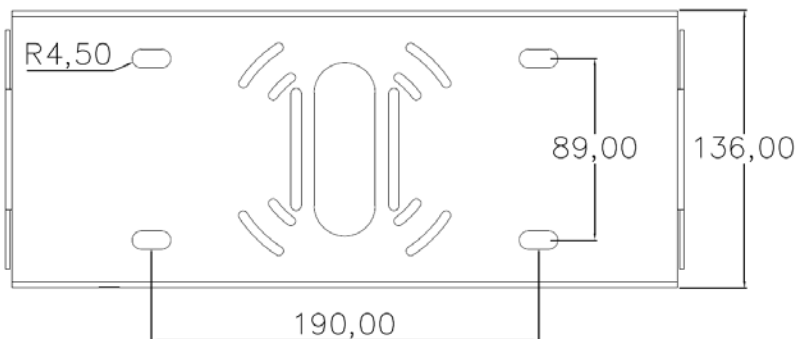

Andromeda-C-FloodC-70W Canopy Surface Mount

Bracket Dimensions

Product Code **Andromeda-C-FloodC-70W**

Dimensions 360mm x 337mm x 133mm

Weight 5.6kg

P 1300 200 321

WWW.EMPYREANLIGHTING.COM

© COPYRIGHT EMPYREAN LIGHTING

Bracket Dimensions

Product Code **Andromeda-C-FloodC-140W**

Dimensions 489mm x 360mm x 133mm

Weight 7.2kg

SCHEMATICS

Andromeda™

Andromeda-C-FloodC-165W Canopy Surface Mount

Bracket Dimensions

Product Code **Andromeda-C-FloodC-165W**

Dimensions 489mm x 360mm x 133mm

Weight 7.7kg

SCHEMATICS

Andromeda™

Andromeda-C-FloodC-180W Canopy Surface Mount

Bracket Dimensions

Product Code **Andromeda-C-FloodC-180W**

Dimensions 565mm x 360mm x 133mm

Weight 8.8kg

SCHEMATICS

Andromeda™

Andromeda-C-FloodC-210W Canopy Surface Mount

Bracket Dimensions

Product Code **Andromeda-C-FloodC-210W**

Dimensions 565mm x 360mm x 133mm