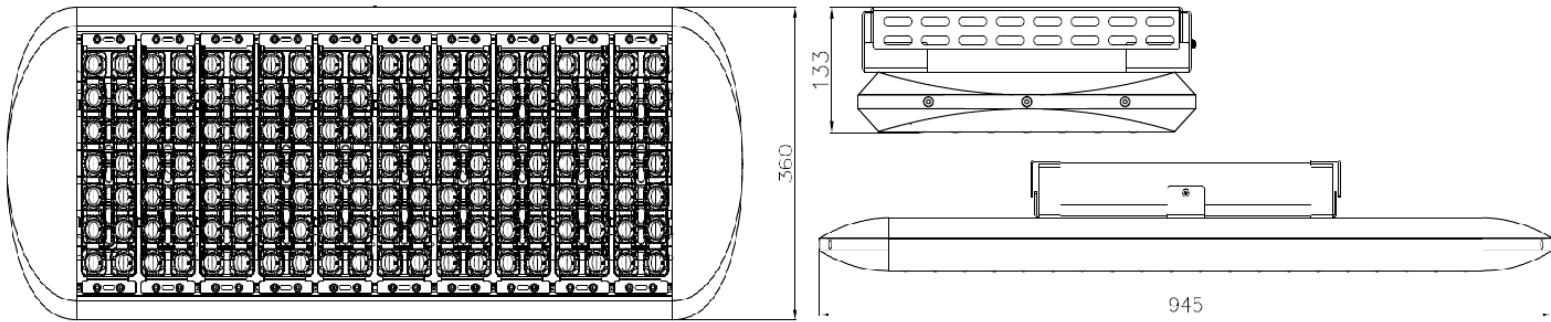

Andromeda-C-FloodC-70W Canopy Surface Mount

Bracket Dimensions

Product Code **Andromeda-C-FloodC-70W**

Dimensions 360mm x 337mm x 133mm

Weight 5.6kg

P 1300 200 321

WWW.EMPYREANLIGHTING.COM

© COPYRIGHT EMPYREAN LIGHTING

Andromeda™

Andromeda-C-FloodC-280W
Canopy Surface Mount

Bracket Dimensions

Product Code Andromeda-C-FloodC-280W

Dimensions 717mm x 360mm x 133mm

Weight 12.5kg

SCHEMATICS

Andromeda™

Andromeda-C-FloodC-320W
Canopy Surface Mount

Bracket Dimensions

Product Code Andromeda-C-FloodC-320W

Dimensions 869mm x 360mm x 133mm

Weight 15.3kg

P 1300 200 321

WWW.EMPYREANLIGHTING.COM

© COPYRIGHT EMPYREAN LIGHTING

SCHEMATICS

Andromeda™

Andromeda-C-FloodC-360W
Canopy Surface Mount

Bracket Dimensions

Product Code Andromeda-C-FloodC-360W

Dimensions 945mm x 360mm x 133mm

Weight 15.5kg

SCHEMATICS