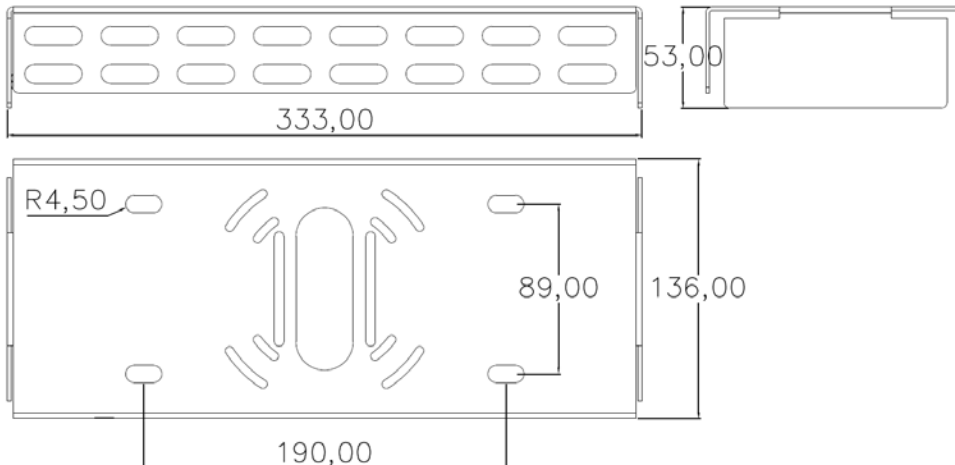

Andromeda-C-FloodC-125W Canopy Surface Mount

Bracket Dimensions

Product Code **Andromeda-C-FloodC-125W**

Dimensions 413mm x 360mm x 133mm

Weight 6.8kg

SCHEMATICS

Andromeda™

Andromeda-C-FloodC-140W Canopy Surface Mount

Bracket Dimensions

Product Code **Andromeda-C-FloodC-140W**

Dimensions 489mm x 360mm x 133mm

Weight 7.2kg

SCHEMATICS

Andromeda™

Andromeda-C-FloodC-165W Canopy Surface Mount

Bracket Dimensions

Product Code **Andromeda-C-FloodC-165W**

Dimensions 489mm x 360mm x 133mm

Weight 7.7kg

SCHEMATICS

Andromeda™

Andromeda-C-FloodC-180W Canopy Surface Mount

Bracket Dimensions

Product Code **Andromeda-C-FloodC-180W**

Dimensions 565mm x 360mm x 133mm

Weight 8.8kg

SCHEMATICS

Andromeda™

Andromeda-C-FloodC-210W Canopy Surface Mount

Bracket Dimensions

Product Code **Andromeda-C-FloodC-210W**

Dimensions 565mm x 360mm x 133mm