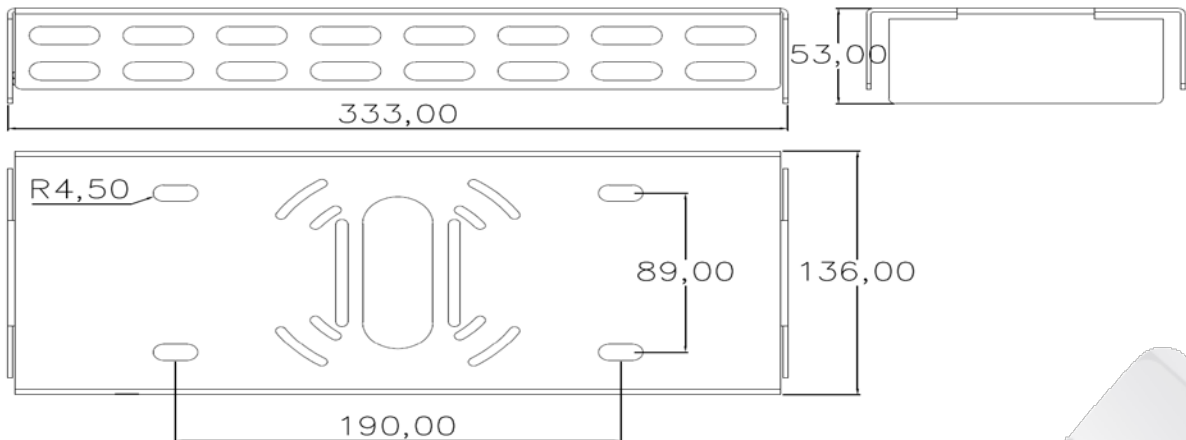

SCHEMATICS

Andromeda™

Andromeda-C-FloodC-40W
Canopy Surface Mount

Bracket Dimensions

Product Code **Andromeda-C-FloodC-40W**

Dimensions 360mm x 261mm x 133mm

Weight 4.7kg

SCHEMATICS

Andromeda™

Andromeda-C-FloodC-45W
Canopy Surface Mount

Bracket Dimensions

Product Code **Andromeda-C-FloodC-45W**

Dimensions 360mm x 261mm x 133mm

Weight 5kg

SCHEMATICS

Andromeda™

Andromeda-C-FloodC-70W Canopy Surface Mount

Bracket Dimensions

Product Code **Andromeda-C-FloodC-70W**

Dimensions 360mm x 337mm x 133mm

Weight 5.6kg

P 1300 200 321

WWW.EMPYREANLIGHTING.COM

© COPYRIGHT EMPYREAN LIGHTING

SCHEMATICS

Andromeda™

Andromeda-C-FloodC-85W Canopy Surface Mount

Bracket Dimensions

Product Code Andromeda-C-FloodC-85W

Dimensions 360mm x 337mm x 133mm

Weight 6kg

SCHEMATICS