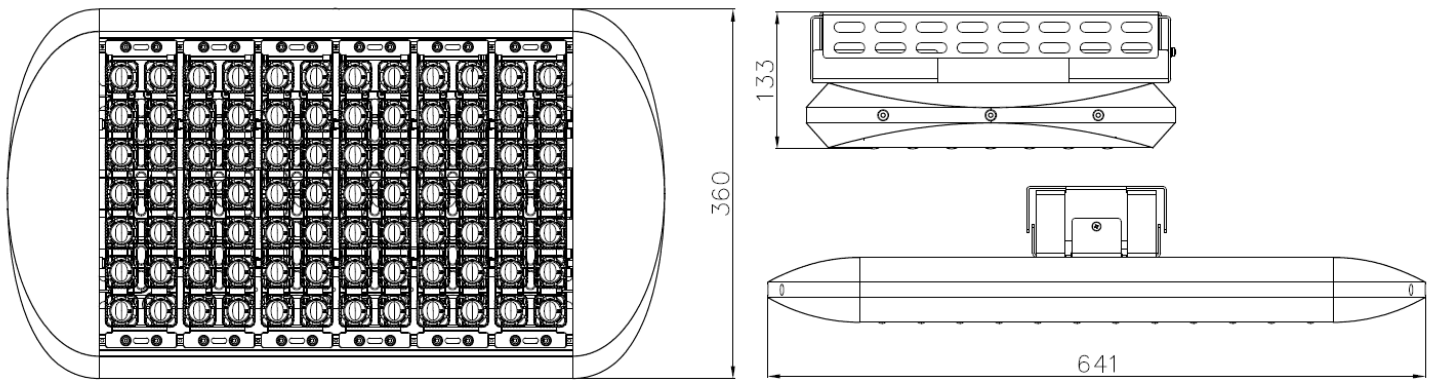

Product Code **Andromeda-C-FloodC-165W**

Dimensions 489mm x 360mm x 133mm

Weight 7.7kg

SCHEMATICS

Andromeda™

Andromeda-C-FloodC-180W Canopy Surface Mount

Bracket Dimensions

Product Code **Andromeda-C-FloodC-180W**

Dimensions 565mm x 360mm x 133mm

Weight 8.8kg

SCHEMATICS

Andromeda™

Andromeda-C-FloodC-210W Canopy Surface Mount

Bracket Dimensions

Product Code **Andromeda-C-FloodC-210W**

Dimensions 565mm x 360mm x 133mm

Weight 9.1kg

SCHEMATICS

Andromeda™

Andromeda-C-FloodC-220W Canopy Surface Mount

Bracket Dimensions

Product Code Andromeda-C-FloodC-220W

Dimensions 641mm x 360mm x 133mm

Weight 9.7kg

SCHEMATICS

Andromeda™

Andromeda-C-FloodC-250W
Canopy Surface Mount

Bracket Dimensions

Product Code **Andromeda-C-FloodC-250W**

Dimensions 641mm x 360mm x 133mm

Weight 10.9kg

SCHEMATICS