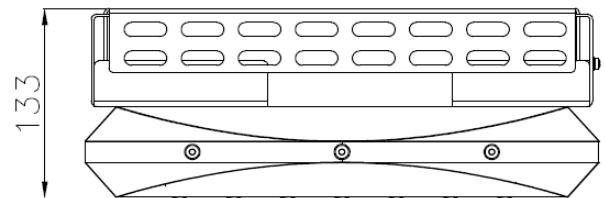

SCHEMATICS

Andromeda™

Andromeda-C-FloodC-40W
Canopy Surface Mount

Bracket Dimensions

Product Code **Andromeda-C-FloodC-40W**

Dimensions 360mm x 261mm x 133mm

Weight 4.7kg

SCHEMATICS

Andromeda™

Andromeda-C-FloodC-45W
Canopy Surface Mount

Bracket Dimensions

Product Code **Andromeda-C-FloodC-45W**

Dimensions 360mm x 261mm x 133mm

Weight 5kg

SCHEMATICS

Andromeda™

Andromeda-C-FloodC-70W Canopy Surface Mount

Bracket Dimensions

Product Code **Andromeda-C-FloodC-70W**

Dimensions 360mm x 337mm x 133mm

Weight 5.6kg

P 1300 200 321

WWW.EMPYREANLIGHTING.COM

© COPYRIGHT EMPYREAN LIGHTING

SCHEMATICS

Andromeda™

Andromeda-C-FloodC-85W Canopy Surface Mount

Bracket Dimensions

Product Code Andromeda-C-FloodC-85W

Dimensions 360mm x 337mm x 133mm

Weight 6kg

SCHEMATICS