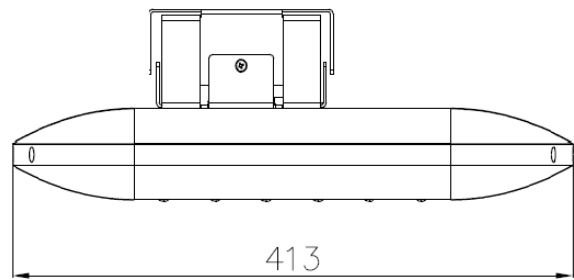

Andromeda-C-FloodC-70W Canopy Surface Mount

Bracket Dimensions

Product Code **Andromeda-C-FloodC-70W**

Dimensions 360mm x 337mm x 133mm

Weight 5.6kg

P 1300 200 321

WWW.EMPYREANLIGHTING.COM

© COPYRIGHT EMPYREAN LIGHTING

SCHEMATICS

Andromeda™

Andromeda-C-FloodC-85W Canopy Surface Mount

Bracket Dimensions

Product Code Andromeda-C-FloodC-85W

Dimensions 360mm x 337mm x 133mm

Weight 6kg

SCHEMATICS

Andromeda™

Andromeda-C-FloodC-110W Canopy Surface Mount

Bracket Dimensions

Product Code Andromeda-C-FloodC-110W

Dimensions 413mm x 360mm x 133mm

Weight 6.4kg

SCHEMATICS

Andromeda™

Andromeda-C-FloodC-125W Canopy Surface Mount

Bracket Dimensions

Product Code **Andromeda-C-FloodC-125W**

Dimensions 413mm x 360mm x 133mm

Weight 6.8kg

SCHEMATICS

Andromeda™

Andromeda-C-FloodC-140W Canopy Surface Mount