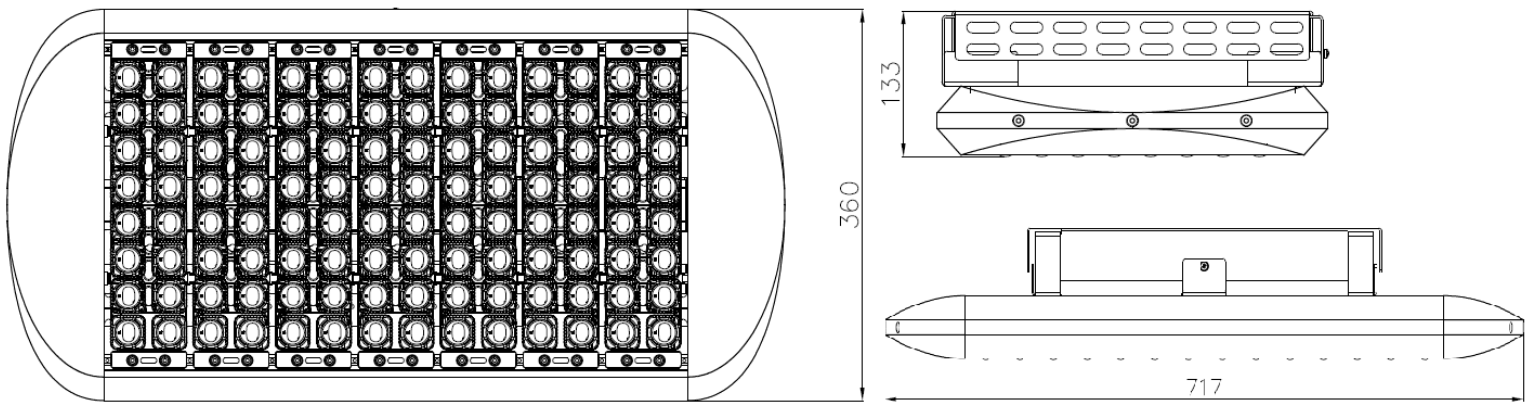

Dimensions 565mm x 360mm x 133mm

Weight 8.8kg

SCHEMATICS

Andromeda™

Andromeda-C-FloodC-210W Canopy Surface Mount

Bracket Dimensions

Product Code **Andromeda-C-FloodC-210W**

Dimensions 565mm x 360mm x 133mm

Weight 9.1kg

SCHEMATICS

Andromeda™

Andromeda-C-FloodC-220W Canopy Surface Mount

Bracket Dimensions

Product Code Andromeda-C-FloodC-220W

Dimensions 641mm x 360mm x 133mm

Weight 9.7kg

SCHEMATICS

Andromeda™

Andromeda-C-FloodC-250W
Canopy Surface Mount

Bracket Dimensions

Product Code **Andromeda-C-FloodC-250W**

Dimensions 641mm x 360mm x 133mm

Weight 10.9kg

SCHEMATICS

Andromeda™

Andromeda-C-FloodC-280W
Canopy Surface Mount

Bracket Dimensions

Product Code Andromeda-C-FloodC-280W

Dimensions 717mm x 360mm x 133mm

Weight 12.5kg

SCHEMATICS

Andromeda™