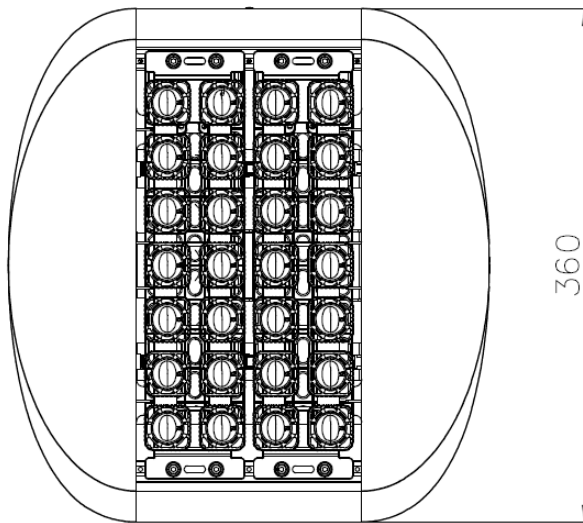

SCHEMATICS

Andromeda™

Andromeda-C-FloodC-40W
Canopy Surface Mount

Bracket Dimensions

Product Code **Andromeda-C-FloodC-40W**

Dimensions 360mm x 261mm x 133mm

Weight 4.7kg

SCHEMATICS

Andromeda™

Andromeda-C-FloodC-45W
Canopy Surface Mount

Bracket Dimensions

Product Code **Andromeda-C-FloodC-45W**

Dimensions 360mm x 261mm x 133mm

Weight 5kg

SCHEMATICS

Andromeda™

Andromeda-C-FloodC-70W Canopy Surface Mount

Bracket Dimensions

Product Code **Andromeda-C-FloodC-70W**

Dimensions 360mm x 337mm x 133mm

Weight 5.6kg

P 1300 200 321

WWW.EMPYREANLIGHTING.COM

© COPYRIGHT EMPYREAN LIGHTING

SCHEMATICS

Andromeda™

Andromeda-C-FloodC-85W Canopy Surface Mount

Bracket Dimensions

Product Code Andromeda-C-FloodC-85W

Dimensions 360mm x 337mm x 133mm

Weight 6kg

SCHEMATICS