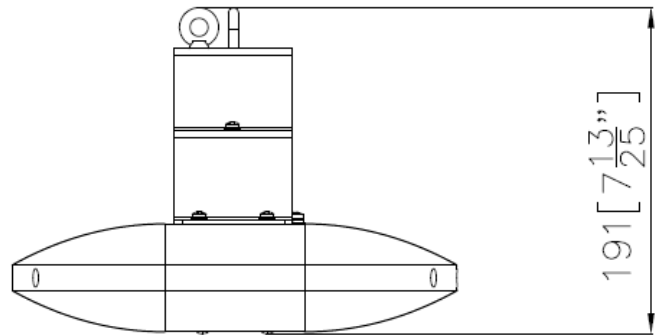

SCHEMATICS

Andromeda™

Andromeda-C-FloodH-40W

Product Code Andromeda-C-FloodH-40W

Dimensions 261mmL x 360mmW x 191mmD

Weight 4.2kg

SCHEMATICS

Andromeda™

Andromeda-C-FloodH-45W

Product Code Andromeda-C-FloodH-45W

Dimensions 261mmL x 360mmW x 191mmD

Weight 4.5kg

SCHEMATICS

Andromeda™

Andromeda-C-FloodH-70W

Product Code **Andromeda-C-FloodH-70W**

Dimensions 337mmL x 360mmW x 191mmD

Weight 5.1kg

SCHEMATICS

Andromeda™

Andromeda-C-FloodH-85W

Product Code Andromeda-C-FloodH-85W

Dimensions 337mmL x 360mmW x 191mmD

Weight 5.5kg

SCHEMATICS

Andromeda™

Andromeda-C-FloodH-110W

Product Code **Andromeda-C-FloodH-110W**

Dimensions 413mmL x 360mmW x 191mmD

Weight 5.9kg

SCHEMATICS

Andromeda™