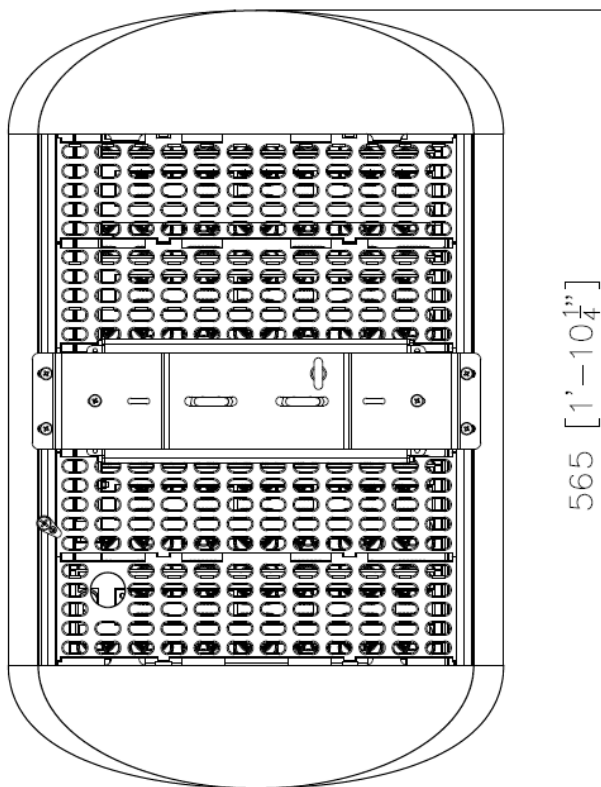

Andromeda-C-FloodH-125W

Product Code **Andromeda-C-FloodH-125W**

Dimensions 413mmL x 360mmW x 191mmD

Weight 6.3kg

SCHEMATICS

Andromeda™

Andromeda-C-FloodH-140W

Product Code **Andromeda-C-FloodH-140W**

Dimensions 489mmL x 360mmW x 191mmD

Weight 6.7kg

SCHEMATICS

Andromeda™

Andromeda-C-FloodH-165W

Product Code	Andromeda-C-FloodH-165W
Dimensions	489mmL x 360mmW x 191mmD
Weight	7.2kg

SCHEMATICS

Andromeda™

Andromeda-C-FloodH-180W

Product Code Andromeda-C-FloodH-180W

Dimensions 565mmL x 360mmW x 191mmD

Weight 8.3kg

SCHEMATICS

Andromeda™

Andromeda-C-FloodH-210W

Product Code **Andromeda-C-FloodH-210W**

Dimensions 565mmL x 360mmW x 191mmD

Weight 8.6kg

SCHEMATICS

Andromeda™

Andromeda-C-FloodH-220W

Product Code	Andromeda-C-FloodH-220W
Dimensions	641mmL x 360mmW x 191mmD
Weight	9.2kg

SCHEMATICS

Andromeda™