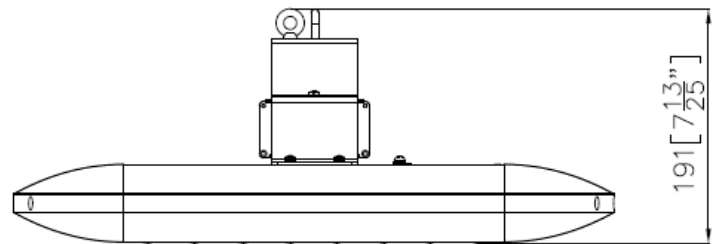

SCHEMATICS

Andromeda™

Andromeda-C-FloodH-110W

Product Code **Andromeda-C-FloodH-110W**

Dimensions 413mmL x 360mmW x 191mmD

Weight 5.9kg

SCHEMATICS

Andromeda™

Dimensions 489mmL x 360mmW x 191mmD

Weight 6.7kg

SCHEMATICS

Andromeda™

Andromeda-C-FloodH-165W

Product Code	Andromeda-C-FloodH-165W
Dimensions	489mmL x 360mmW x 191mmD
Weight	7.2kg

SCHEMATICS

Andromeda™

Andromeda-C-FloodH-180W

Product Code Andromeda-C-FloodH-180W

Dimensions 565mmL x 360mmW x 191mmD

Weight 8.3kg

SCHEMATICS

Andromeda™

Andromeda-C-FloodH-210W

Product Code **Andromeda-C-FloodH-210W**

Dimensions 565mmL x 360mmW x 191mmD

Weight 8.6kg

SCHEMATICS

Andromeda™

Andromeda-C-FloodH-220W

Product Code	Andromeda-C-FloodH-220W
Dimensions	641mmL x 360mmW x 191mmD
Weight	9.2kg

SCHEMATICS

Andromeda™