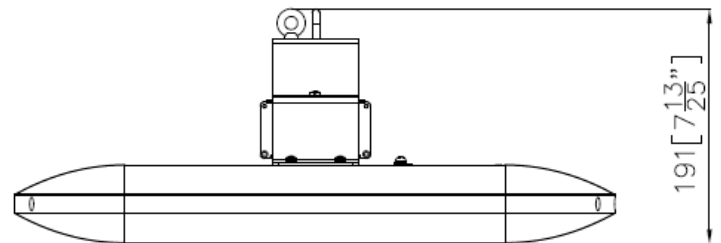

SCHEMATICS

Andromeda™

Andromeda-C-FloodH-110W

Product Code **Andromeda-C-FloodH-110W**

Dimensions 413mmL x 360mmW x 191mmD

Weight 5.9kg

SCHEMATICS

Andromeda™

Andromeda-C-FloodH-125W

Product Code **Andromeda-C-FloodH-125W**

Dimensions 413mmL x 360mmW x 191mmD

Weight 6.3kg

SCHEMATICS

Andromeda™

Andromeda-C-FloodH-140W

Product Code **Andromeda-C-FloodH-140W**

Dimensions 489mmL x 360mmW x 191mmD

Weight 6.7kg

SCHEMATICS

Andromeda™

Andromeda-C-FloodH-165W

Product Code	Andromeda-C-FloodH-165W
Dimensions	489mmL x 360mmW x 191mmD
Weight	7.2kg

SCHEMATICS

Andromeda™

Andromeda-C-FloodH-180W

Product Code Andromeda-C-FloodH-180W

Dimensions 565mmL x 360mmW x 191mmD

Weight 8.3kg

SCHEMATICS

Andromeda™

Andromeda-C-FloodH-210W

Product Code **Andromeda-C-FloodH-210W**