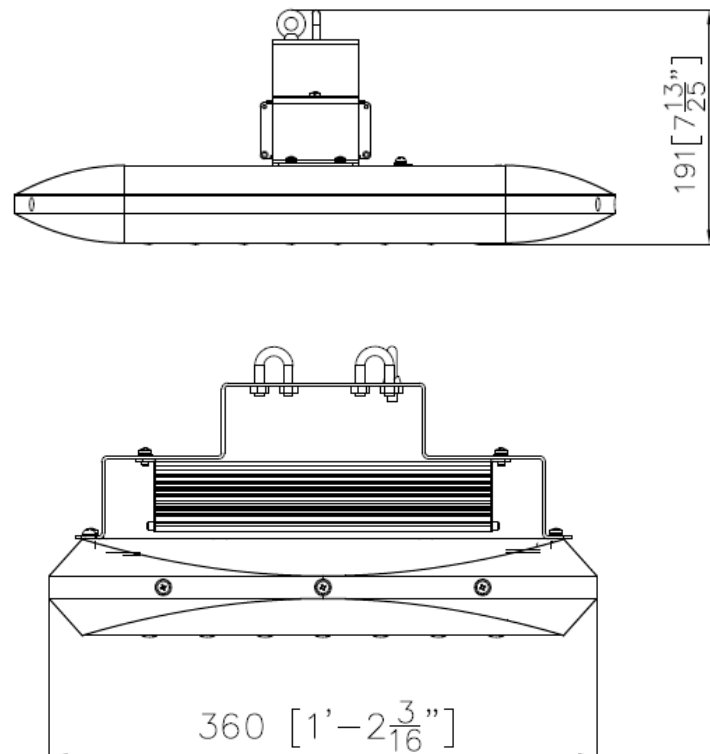

SCHEMATICS

Andromeda™

Andromeda-C-FloodH-110W

Product Code **Andromeda-C-FloodH-110W**

Dimensions 413mmL x 360mmW x 191mmD

Weight 5.9kg

SCHEMATICS

Andromeda™

Andromeda-C-FloodH-125W

Product Code **Andromeda-C-FloodH-125W**

Dimensions 413mmL x 360mmW x 191mmD

Weight 6.3kg

SCHEMATICS

Andromeda™

Andromeda-C-FloodH-140W

Product Code **Andromeda-C-FloodH-140W**

Dimensions 489mmL x 360mmW x 191mmD

Weight 6.7kg

SCHEMATICS

Andromeda™

Andromeda-C-FloodH-165W

Product Code	Andromeda-C-FloodH-165W
Dimensions	489mmL x 360mmW x 191mmD
Weight	7.2kg

SCHEMATICS

Andromeda™

Andromeda-C-FloodH-180W

Product Code Andromeda-C-FloodH-180W

Dimensions 565mmL x 360mmW x 191mmD

Weight 8.3kg

SCHEMATICS

Andromeda™

Andromeda-C-FloodH-210W

Product Code **Andromeda-C-FloodH-210W**