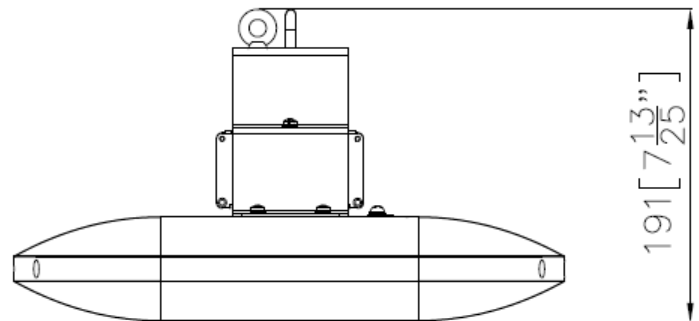

SCHEMATICS

Andromeda™

Andromeda-C-FloodH-40W

Product Code Andromeda-C-FloodH-40W

Dimensions 261mmL x 360mmW x 191mmD

Weight 4.2kg

SCHEMATICS

Andromeda™

Andromeda-C-FloodH-45W

Product Code Andromeda-C-FloodH-45W

Dimensions 261mmL x 360mmW x 191mmD

Weight 4.5kg

SCHEMATICS

Andromeda™

Andromeda-C-FloodH-70W

Product Code **Andromeda-C-FloodH-70W**

Dimensions 337mmL x 360mmW x 191mmD

Weight 5.1kg

SCHEMATICS

Andromeda™

Andromeda-C-FloodH-85W

Product Code Andromeda-C-FloodH-85W

Dimensions 337mmL x 360mmW x 191mmD

Weight 5.5kg

SCHEMATICS

Andromeda™

Andromeda-C-FloodH-110W

Product Code **Andromeda-C-FloodH-110W**

Dimensions 413mmL x 360mmW x 191mmD

Weight 5.9kg

SCHEMATICS

Andromeda™