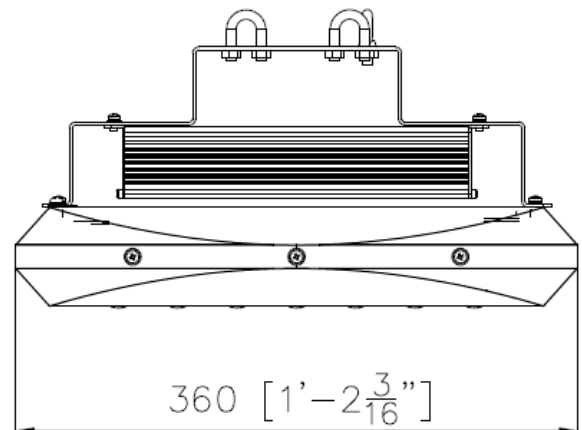

SCHEMATICS

Andromeda™

Andromeda-C-FloodH-40W

Product Code Andromeda-C-FloodH-40W

Dimensions 261mmL x 360mmW x 191mmD

Weight 4.2kg

SCHEMATICS

Andromeda™

Andromeda-C-FloodH-45W

Product Code Andromeda-C-FloodH-45W

Dimensions 261mmL x 360mmW x 191mmD

Weight 4.5kg

SCHEMATICS

Andromeda™

Andromeda-C-FloodH-70W

Product Code **Andromeda-C-FloodH-70W**

Dimensions 337mmL x 360mmW x 191mmD

Weight 5.1kg

SCHEMATICS

Andromeda™

Andromeda-C-FloodH-85W

Product Code Andromeda-C-FloodH-85W

Dimensions 337mmL x 360mmW x 191mmD

Weight 5.5kg

SCHEMATICS

Andromeda™

Andromeda-C-FloodH-110W

Product Code **Andromeda-C-FloodH-110W**

Dimensions 413mmL x 360mmW x 191mmD

Weight 5.9kg

SCHEMATICS

Andromeda™