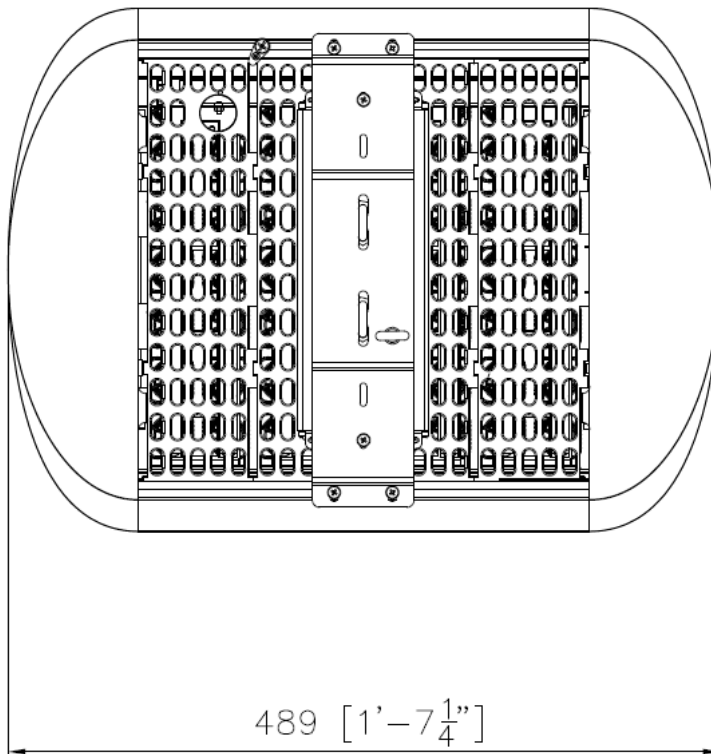

Andromeda-C-FloodH-125W

Product Code **Andromeda-C-FloodH-125W**

Dimensions 413mmL x 360mmW x 191mmD

Weight 6.3kg

SCHEMATICS

Andromeda™

Andromeda-C-FloodH-140W

Product Code **Andromeda-C-FloodH-140W**

Dimensions 489mmL x 360mmW x 191mmD

Weight 6.7kg

SCHEMATICS

Andromeda™

Andromeda-C-FloodH-165W

Product Code	Andromeda-C-FloodH-165W
Dimensions	489mmL x 360mmW x 191mmD
Weight	7.2kg

SCHEMATICS

Andromeda™

Andromeda-C-FloodH-180W

Product Code Andromeda-C-FloodH-180W

Dimensions 565mmL x 360mmW x 191mmD

Weight 8.3kg

SCHEMATICS

Andromeda™

Andromeda-C-FloodH-210W

Product Code **Andromeda-C-FloodH-210W**

Dimensions 565mmL x 360mmW x 191mmD

Weight 8.6kg

SCHEMATICS

Andromeda™

Andromeda-C-FloodH-220W

Product Code	Andromeda-C-FloodH-220W
Dimensions	641mmL x 360mmW x 191mmD
Weight	9.2kg

SCHEMATICS

Andromeda™