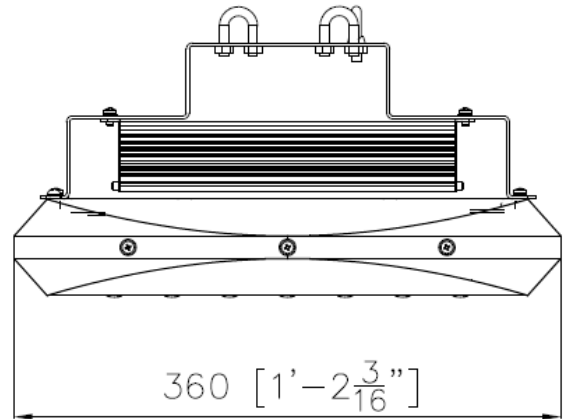

Dimensions 489mmL x 360mmW x 191mmD

Weight 6.7kg

SCHEMATICS

Andromeda™

Andromeda-C-FloodH-165W

Product Code	Andromeda-C-FloodH-165W
Dimensions	489mmL x 360mmW x 191mmD
Weight	7.2kg

SCHEMATICS

Andromeda™

Andromeda-C-FloodH-180W

Product Code Andromeda-C-FloodH-180W

Dimensions 565mmL x 360mmW x 191mmD

Weight 8.3kg

SCHEMATICS

Andromeda™

Andromeda-C-FloodH-210W

Product Code **Andromeda-C-FloodH-210W**

Dimensions 565mmL x 360mmW x 191mmD

Weight 8.6kg

SCHEMATICS

Andromeda™

Andromeda-C-FloodH-220W

Product Code	Andromeda-C-FloodH-220W
Dimensions	641mmL x 360mmW x 191mmD
Weight	9.2kg

SCHEMATICS

Andromeda™

Andromeda-C-FloodH-250W

Product Code	Andromeda-C-FloodH-250W
Dimensions	641mmL x 360mmW x 191mmD
Weight	10.4kg