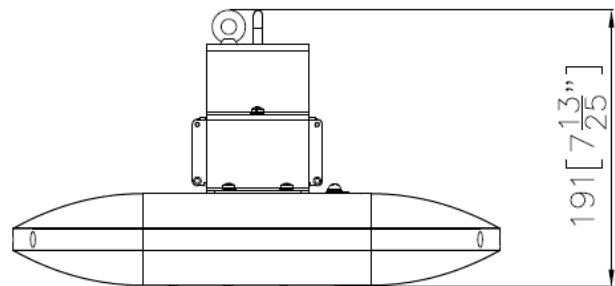

Andromeda-C-FloodH-45W

Product Code Andromeda-C-FloodH-45W

Dimensions 261mmL x 360mmW x 191mmD

Weight 4.5kg

SCHEMATICS

Andromeda™

Andromeda-C-FloodH-70W

Product Code **Andromeda-C-FloodH-70W**

Dimensions 337mmL x 360mmW x 191mmD

Weight 5.1kg

SCHEMATICS

Andromeda™

Andromeda-C-FloodH-85W

Product Code Andromeda-C-FloodH-85W

Dimensions 337mmL x 360mmW x 191mmD

Weight 5.5kg

SCHEMATICS

Andromeda™

Andromeda-C-FloodH-110W

Product Code **Andromeda-C-FloodH-110W**

Dimensions 413mmL x 360mmW x 191mmD

Weight 5.9kg

SCHEMATICS

Andromeda™

Andromeda-C-FloodH-125W

Product Code **Andromeda-C-FloodH-125W**

Dimensions 413mmL x 360mmW x 191mmD

Weight 6.3kg

SCHEMATICS

Andromeda™

Andromeda-C-FloodH-140W

Product Code **Andromeda-C-FloodH-140W**