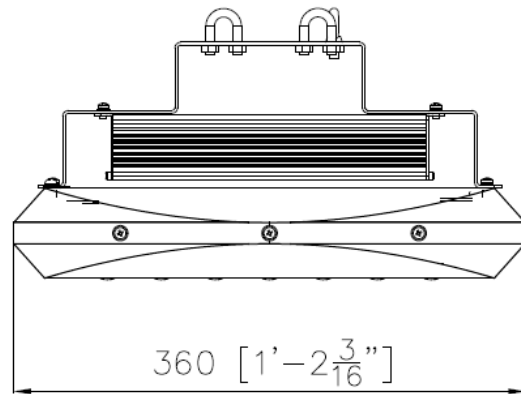

Andromeda-C-FloodH-45W

Product Code Andromeda-C-FloodH-45W

Dimensions 261mmL x 360mmW x 191mmD

Weight 4.5kg

SCHEMATICS

Andromeda™

Andromeda-C-FloodH-70W

Product Code **Andromeda-C-FloodH-70W**

Dimensions 337mmL x 360mmW x 191mmD

Weight 5.1kg

SCHEMATICS

Andromeda™

Andromeda-C-FloodH-85W

Product Code Andromeda-C-FloodH-85W

Dimensions 337mmL x 360mmW x 191mmD

Weight 5.5kg

SCHEMATICS

Andromeda™

Andromeda-C-FloodH-110W

Product Code **Andromeda-C-FloodH-110W**

Dimensions 413mmL x 360mmW x 191mmD

Weight 5.9kg

SCHEMATICS

Andromeda™

Andromeda-C-FloodH-125W

Product Code **Andromeda-C-FloodH-125W**

Dimensions 413mmL x 360mmW x 191mmD

Weight 6.3kg

SCHEMATICS

Andromeda™

Andromeda-C-FloodH-140W

Product Code **Andromeda-C-FloodH-140W**