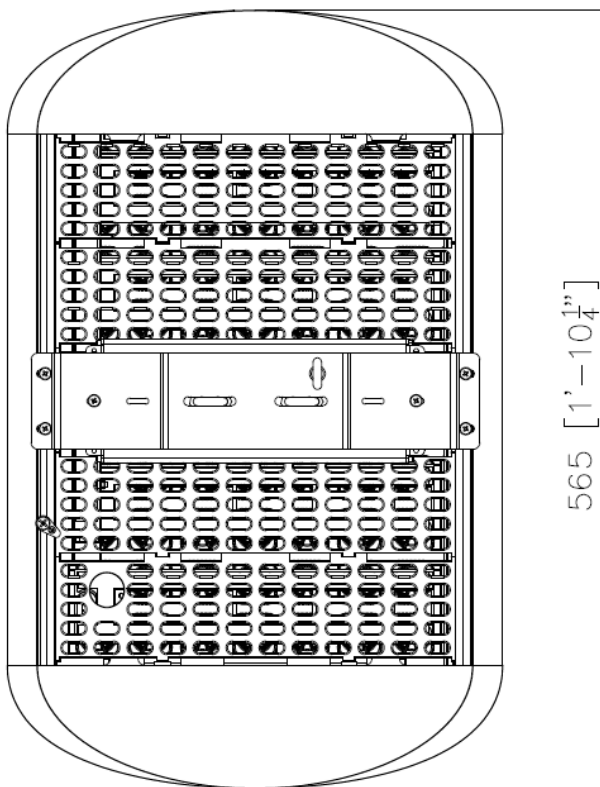

SCHEMATICS

Andromeda™

Andromeda-C-FloodH-110W

Product Code **Andromeda-C-FloodH-110W**

Dimensions 413mmL x 360mmW x 191mmD

Weight 5.9kg

SCHEMATICS

Andromeda™

Andromeda-C-FloodH-125W

Product Code **Andromeda-C-FloodH-125W**

Dimensions 413mmL x 360mmW x 191mmD

Weight 6.3kg

SCHEMATICS

Andromeda™

Andromeda-C-FloodH-140W

Product Code **Andromeda-C-FloodH-140W**

Dimensions 489mmL x 360mmW x 191mmD

Weight 6.7kg

SCHEMATICS

Andromeda™

Andromeda-C-FloodH-165W

Product Code	Andromeda-C-FloodH-165W
Dimensions	489mmL x 360mmW x 191mmD
Weight	7.2kg

SCHEMATICS

Andromeda™

Andromeda-C-FloodH-180W

Product Code Andromeda-C-FloodH-180W

Dimensions 565mmL x 360mmW x 191mmD

Weight 8.3kg

SCHEMATICS

Andromeda™

Andromeda-C-FloodH-210W

Product Code **Andromeda-C-FloodH-210W**