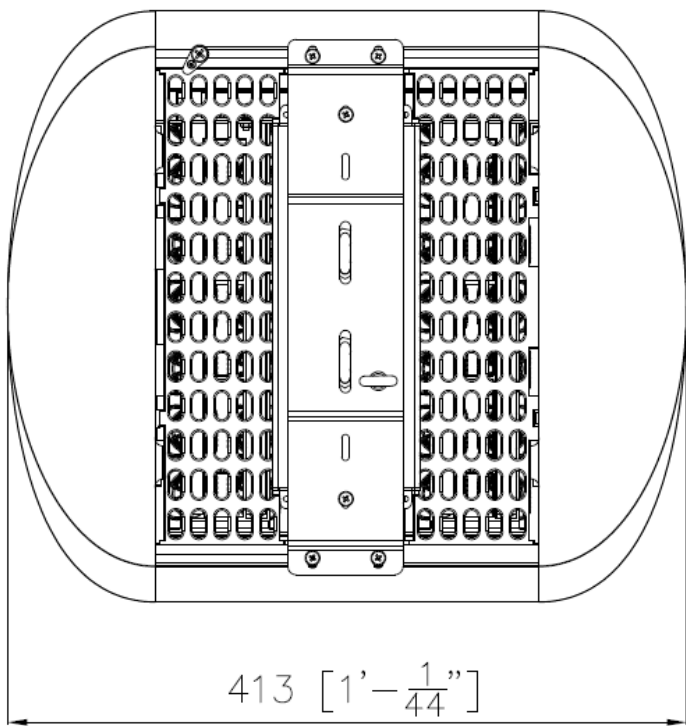

Andromeda-C-FloodH-45W

Product Code Andromeda-C-FloodH-45W

Dimensions 261mmL x 360mmW x 191mmD

Weight 4.5kg

SCHEMATICS

Andromeda™

Andromeda-C-FloodH-70W

Product Code **Andromeda-C-FloodH-70W**

Dimensions 337mmL x 360mmW x 191mmD

Weight 5.1kg

SCHEMATICS

Andromeda™

Andromeda-C-FloodH-85W

Product Code Andromeda-C-FloodH-85W

Dimensions 337mmL x 360mmW x 191mmD

Weight 5.5kg

SCHEMATICS

Andromeda™

Andromeda-C-FloodH-110W

Product Code **Andromeda-C-FloodH-110W**

Dimensions 413mmL x 360mmW x 191mmD

Weight 5.9kg

SCHEMATICS

Andromeda™

Andromeda-C-FloodH-125W

Product Code **Andromeda-C-FloodH-125W**

Dimensions 413mmL x 360mmW x 191mmD

Weight 6.3kg

SCHEMATICS

Andromeda™

Andromeda-C-FloodH-140W

Product Code **Andromeda-C-FloodH-140W**