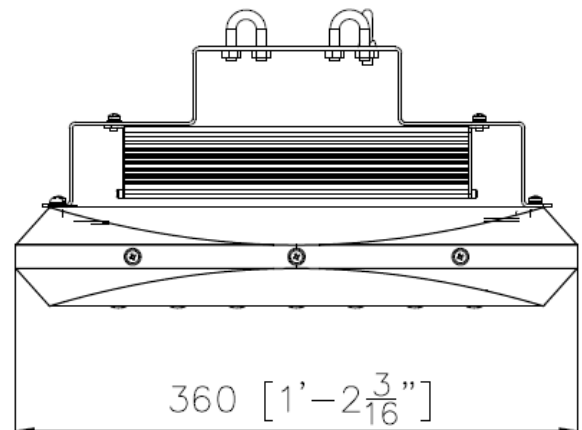

Andromeda-C-FloodH-45W

Product Code Andromeda-C-FloodH-45W

Dimensions 261mmL x 360mmW x 191mmD

Weight 4.5kg

SCHEMATICS

Andromeda™

Andromeda-C-FloodH-70W

Product Code **Andromeda-C-FloodH-70W**

Dimensions 337mmL x 360mmW x 191mmD

Weight 5.1kg

SCHEMATICS

Andromeda™

Andromeda-C-FloodH-85W

Product Code Andromeda-C-FloodH-85W

Dimensions 337mmL x 360mmW x 191mmD

Weight 5.5kg

SCHEMATICS

Andromeda™

Andromeda-C-FloodH-110W

Product Code **Andromeda-C-FloodH-110W**

Dimensions 413mmL x 360mmW x 191mmD

Weight 5.9kg

SCHEMATICS

Andromeda™

Andromeda-C-FloodH-125W

Product Code **Andromeda-C-FloodH-125W**

Dimensions 413mmL x 360mmW x 191mmD

Weight 6.3kg

SCHEMATICS

Andromeda™

Andromeda-C-FloodH-140W

Product Code **Andromeda-C-FloodH-140W**