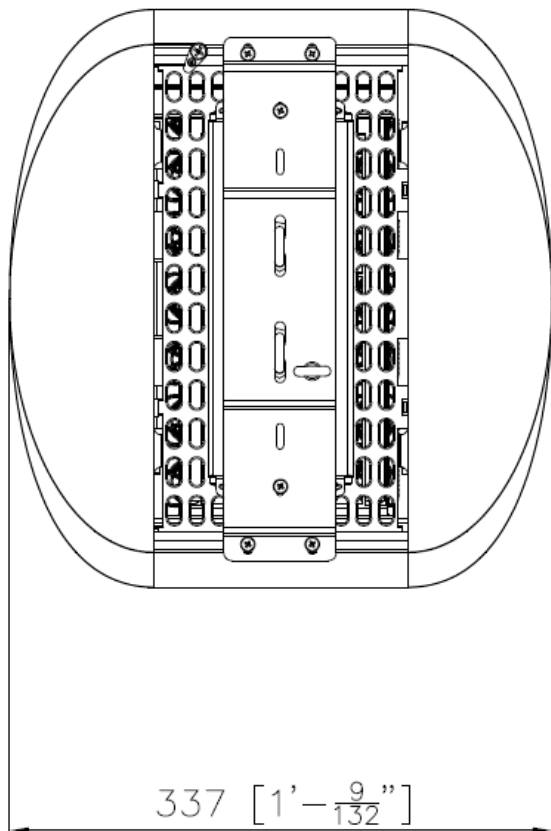

Andromeda-C-FloodH-45W

Product Code Andromeda-C-FloodH-45W

Dimensions 261mmL x 360mmW x 191mmD

Weight 4.5kg

SCHEMATICS

Andromeda™

Andromeda-C-FloodH-70W

Product Code **Andromeda-C-FloodH-70W**

Dimensions 337mmL x 360mmW x 191mmD

Weight 5.1kg

SCHEMATICS

Andromeda™

Andromeda-C-FloodH-85W

Product Code Andromeda-C-FloodH-85W

Dimensions 337mmL x 360mmW x 191mmD

Weight 5.5kg

SCHEMATICS

Andromeda™

Andromeda-C-FloodH-110W

Product Code **Andromeda-C-FloodH-110W**

Dimensions 413mmL x 360mmW x 191mmD

Weight 5.9kg

SCHEMATICS

Andromeda™

Andromeda-C-FloodH-125W

Product Code **Andromeda-C-FloodH-125W**

Dimensions 413mmL x 360mmW x 191mmD

Weight 6.3kg

SCHEMATICS

Andromeda™

Andromeda-C-FloodH-140W

Product Code **Andromeda-C-FloodH-140W**