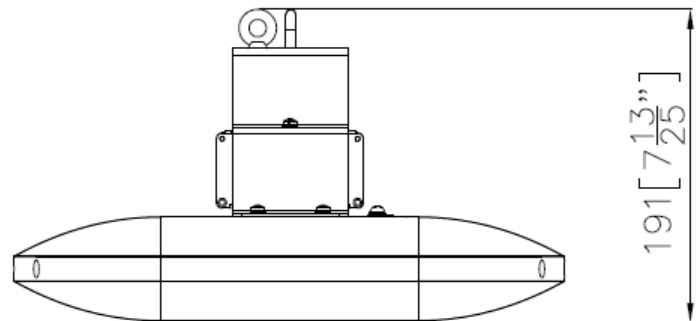

Andromeda-C-FloodH-45W

Product Code Andromeda-C-FloodH-45W

Dimensions 261mmL x 360mmW x 191mmD

Weight 4.5kg

SCHEMATICS

Andromeda™

Andromeda-C-FloodH-70W

Product Code **Andromeda-C-FloodH-70W**

Dimensions 337mmL x 360mmW x 191mmD

Weight 5.1kg

SCHEMATICS

Andromeda™

Andromeda-C-FloodH-85W

Product Code Andromeda-C-FloodH-85W

Dimensions 337mmL x 360mmW x 191mmD

Weight 5.5kg

SCHEMATICS

Andromeda™

Andromeda-C-FloodH-110W

Product Code **Andromeda-C-FloodH-110W**

Dimensions 413mmL x 360mmW x 191mmD

Weight 5.9kg

SCHEMATICS

Andromeda™

Andromeda-C-FloodH-125W

Product Code **Andromeda-C-FloodH-125W**

Dimensions 413mmL x 360mmW x 191mmD

Weight 6.3kg

SCHEMATICS

Andromeda™

Andromeda-C-FloodH-140W

Product Code **Andromeda-C-FloodH-140W**