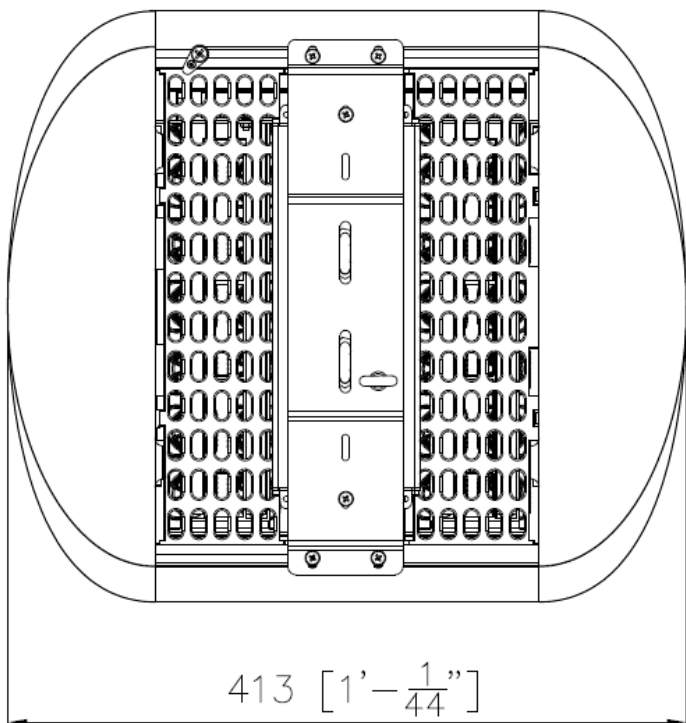

Dimensions 337mmL x 360mmW x 191mmD

Weight 5.1kg

SCHEMATICS

Andromeda™

Andromeda-C-FloodH-85W

Product Code Andromeda-C-FloodH-85W

Dimensions 337mmL x 360mmW x 191mmD

Weight 5.5kg

SCHEMATICS

Andromeda™

Andromeda-C-FloodH-110W

Product Code **Andromeda-C-FloodH-110W**

Dimensions 413mmL x 360mmW x 191mmD

Weight 5.9kg

SCHEMATICS

Andromeda™

Andromeda-C-FloodH-125W

Product Code **Andromeda-C-FloodH-125W**

Dimensions 413mmL x 360mmW x 191mmD

Weight 6.3kg

SCHEMATICS

Andromeda™

Andromeda-C-FloodH-140W

Product Code **Andromeda-C-FloodH-140W**

Dimensions 489mmL x 360mmW x 191mmD

Weight 6.7kg

SCHEMATICS

Andromeda™

Andromeda-C-FloodH-165W

Product Code	Andromeda-C-FloodH-165W
Dimensions	489mmL x 360mmW x 191mmD
Weight	7.2kg

SCHEMATICS

Andromeda™