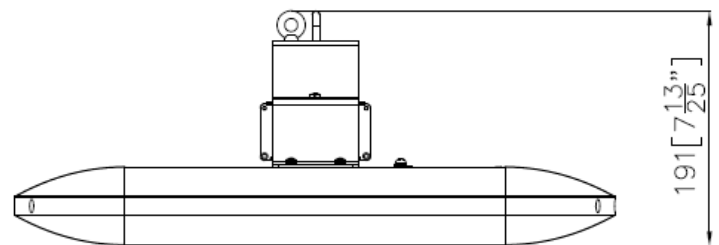

SCHEMATICS

Andromeda™

Andromeda-C-FloodH-110W

Product Code **Andromeda-C-FloodH-110W**

Dimensions 413mmL x 360mmW x 191mmD

Weight 5.9kg

SCHEMATICS

Andromeda™

Dimensions 489mmL x 360mmW x 191mmD

Weight 6.7kg

SCHEMATICS

Andromeda™

Andromeda-C-FloodH-165W

Product Code	Andromeda-C-FloodH-165W
Dimensions	489mmL x 360mmW x 191mmD
Weight	7.2kg

SCHEMATICS

Andromeda™

Andromeda-C-FloodH-180W

Product Code Andromeda-C-FloodH-180W

Dimensions 565mmL x 360mmW x 191mmD

Weight 8.3kg

SCHEMATICS

Andromeda™

Andromeda-C-FloodH-210W

Product Code **Andromeda-C-FloodH-210W**

Dimensions 565mmL x 360mmW x 191mmD

Weight 8.6kg

SCHEMATICS

Andromeda™

Andromeda-C-FloodH-220W

Product Code	Andromeda-C-FloodH-220W
Dimensions	641mmL x 360mmW x 191mmD
Weight	9.2kg

SCHEMATICS

Andromeda™