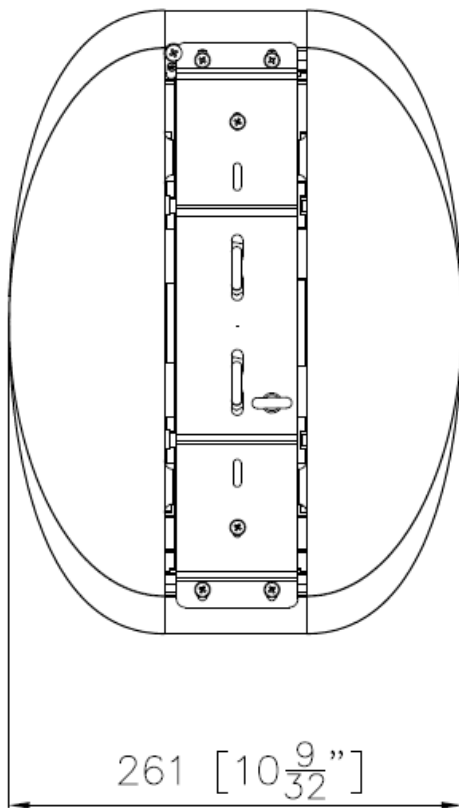

SCHEMATICS

Andromeda™

Andromeda-C-FloodH-40W

Product Code Andromeda-C-FloodH-40W

Dimensions 261mmL x 360mmW x 191mmD

Weight 4.2kg

SCHEMATICS

Andromeda™

Andromeda-C-FloodH-45W

Product Code Andromeda-C-FloodH-45W

Dimensions 261mmL x 360mmW x 191mmD

Weight 4.5kg

SCHEMATICS

Andromeda™

Andromeda-C-FloodH-70W

Product Code **Andromeda-C-FloodH-70W**

Dimensions 337mmL x 360mmW x 191mmD

Weight 5.1kg

SCHEMATICS

Andromeda™

Andromeda-C-FloodH-85W

Product Code Andromeda-C-FloodH-85W

Dimensions 337mmL x 360mmW x 191mmD

Weight 5.5kg

SCHEMATICS

Andromeda™

Andromeda-C-FloodH-110W

Product Code **Andromeda-C-FloodH-110W**

Dimensions 413mmL x 360mmW x 191mmD

Weight 5.9kg

SCHEMATICS

Andromeda™