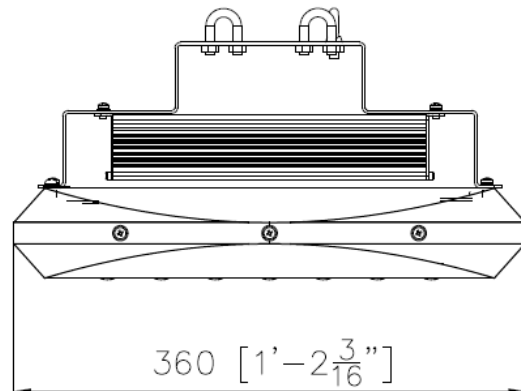

Dimensions 337mmL x 360mmW x 191mmD

Weight 5.1kg

SCHEMATICS

Andromeda™

Andromeda-C-FloodH-85W

Product Code Andromeda-C-FloodH-85W

Dimensions 337mmL x 360mmW x 191mmD

Weight 5.5kg

SCHEMATICS

Andromeda™

Andromeda-C-FloodH-110W

Product Code **Andromeda-C-FloodH-110W**

Dimensions 413mmL x 360mmW x 191mmD

Weight 5.9kg

SCHEMATICS

Andromeda™

Andromeda-C-FloodH-125W

Product Code **Andromeda-C-FloodH-125W**

Dimensions 413mmL x 360mmW x 191mmD

Weight 6.3kg

SCHEMATICS

Andromeda™

Andromeda-C-FloodH-140W

Product Code **Andromeda-C-FloodH-140W**

Dimensions 489mmL x 360mmW x 191mmD

Weight 6.7kg

SCHEMATICS

Andromeda™

Andromeda-C-FloodH-165W

Product Code	Andromeda-C-FloodH-165W
Dimensions	489mmL x 360mmW x 191mmD
Weight	7.2kg

SCHEMATICS

Andromeda™