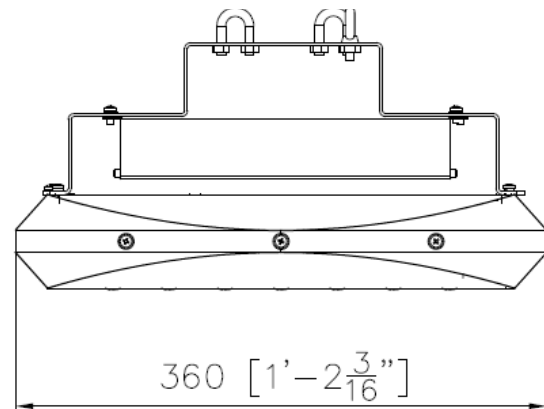

SCHEMATICS

Andromeda™

Andromeda-C-FloodH-40W

Product Code Andromeda-C-FloodH-40W

Dimensions 261mmL x 360mmW x 191mmD

Weight 4.2kg

SCHEMATICS

Andromeda™

Andromeda-C-FloodH-45W

Product Code Andromeda-C-FloodH-45W

Dimensions 261mmL x 360mmW x 191mmD

Weight 4.5kg

SCHEMATICS

Andromeda™

Andromeda-C-FloodH-70W

Product Code **Andromeda-C-FloodH-70W**

Dimensions 337mmL x 360mmW x 191mmD

Weight 5.1kg

SCHEMATICS

Andromeda™

Andromeda-C-FloodH-85W

Product Code Andromeda-C-FloodH-85W

Dimensions 337mmL x 360mmW x 191mmD

Weight 5.5kg

SCHEMATICS

Andromeda™

Andromeda-C-FloodH-110W

Product Code **Andromeda-C-FloodH-110W**

Dimensions 413mmL x 360mmW x 191mmD

Weight 5.9kg

SCHEMATICS

Andromeda™