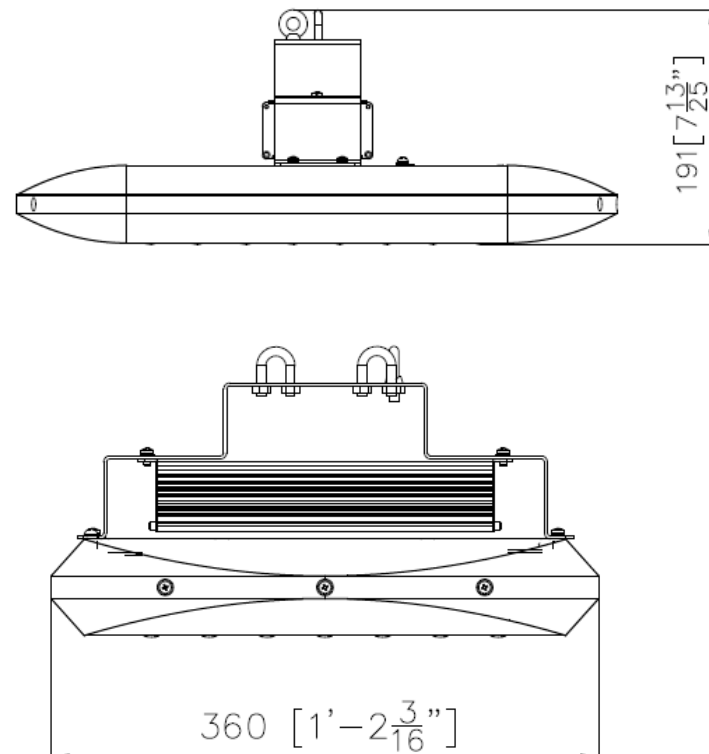

SCHEMATICS

Andromeda™

Andromeda-C-FloodH-110W

Product Code **Andromeda-C-FloodH-110W**

Dimensions 413mmL x 360mmW x 191mmD

Weight 5.9kg

SCHEMATICS

Andromeda™

Andromeda-C-FloodH-125W

Product Code **Andromeda-C-FloodH-125W**

Dimensions 413mmL x 360mmW x 191mmD

Weight 6.3kg

SCHEMATICS

Andromeda™

Andromeda-C-FloodH-140W

Product Code **Andromeda-C-FloodH-140W**

Dimensions 489mmL x 360mmW x 191mmD

Weight 6.7kg

SCHEMATICS

Andromeda™

Andromeda-C-FloodH-165W

Product Code	Andromeda-C-FloodH-165W
Dimensions	489mmL x 360mmW x 191mmD
Weight	7.2kg

SCHEMATICS

Andromeda™

Andromeda-C-FloodH-180W

Product Code Andromeda-C-FloodH-180W

Dimensions 565mmL x 360mmW x 191mmD

Weight 8.3kg

SCHEMATICS

Andromeda™

Andromeda-C-FloodH-210W

Product Code **Andromeda-C-FloodH-210W**