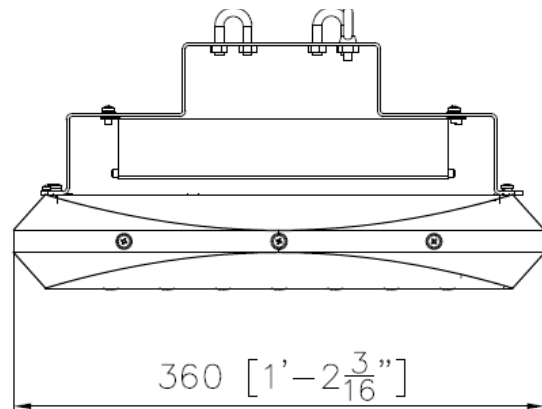

SCHEMATICS

Andromeda™

Andromeda-C-FloodH-40W

Product Code Andromeda-C-FloodH-40W

Dimensions 261mmL x 360mmW x 191mmD

Weight 4.2kg

SCHEMATICS

Andromeda™

Andromeda-C-FloodH-45W

Product Code Andromeda-C-FloodH-45W

Dimensions 261mmL x 360mmW x 191mmD

Weight 4.5kg

SCHEMATICS

Andromeda™

Andromeda-C-FloodH-70W

Product Code **Andromeda-C-FloodH-70W**

Dimensions 337mmL x 360mmW x 191mmD

Weight 5.1kg

SCHEMATICS

Andromeda™

Andromeda-C-FloodH-85W

Product Code Andromeda-C-FloodH-85W

Dimensions 337mmL x 360mmW x 191mmD

Weight 5.5kg

SCHEMATICS

Andromeda™

Andromeda-C-FloodH-110W

Product Code **Andromeda-C-FloodH-110W**

Dimensions 413mmL x 360mmW x 191mmD

Weight 5.9kg

SCHEMATICS

Andromeda™