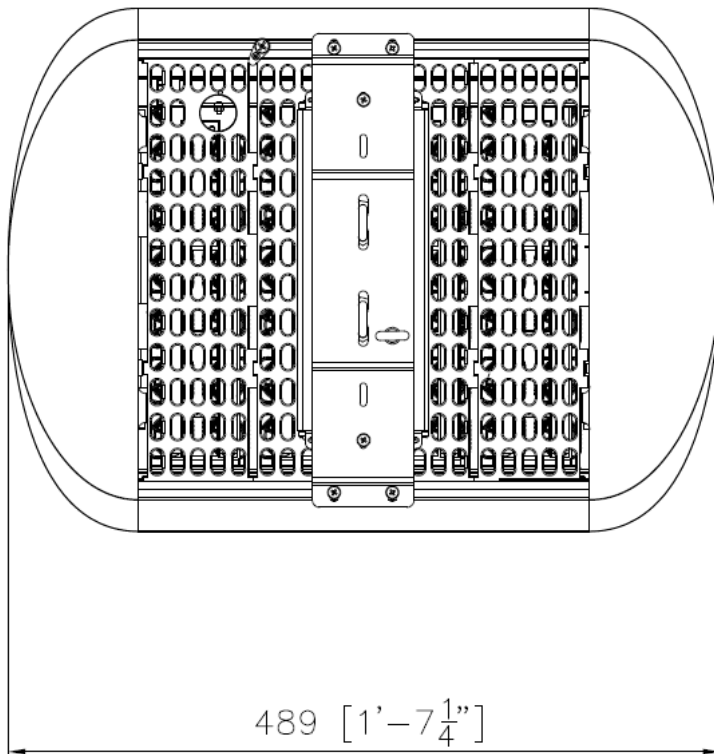

SCHEMATICS

Andromeda™

Andromeda-C-FloodH-110W

Product Code **Andromeda-C-FloodH-110W**

Dimensions 413mmL x 360mmW x 191mmD

Weight 5.9kg

SCHEMATICS

Andromeda™

Andromeda-C-FloodH-125W

Product Code **Andromeda-C-FloodH-125W**

Dimensions 413mmL x 360mmW x 191mmD

Weight 6.3kg

SCHEMATICS

Andromeda™

Andromeda-C-FloodH-140W

Product Code **Andromeda-C-FloodH-140W**

Dimensions 489mmL x 360mmW x 191mmD

Weight 6.7kg

SCHEMATICS

Andromeda™

Andromeda-C-FloodH-165W

Product Code	Andromeda-C-FloodH-165W
Dimensions	489mmL x 360mmW x 191mmD
Weight	7.2kg

SCHEMATICS

Andromeda™

Andromeda-C-FloodH-180W

Product Code Andromeda-C-FloodH-180W

Dimensions 565mmL x 360mmW x 191mmD

Weight 8.3kg

SCHEMATICS

Andromeda™

Andromeda-C-FloodH-210W

Product Code **Andromeda-C-FloodH-210W**