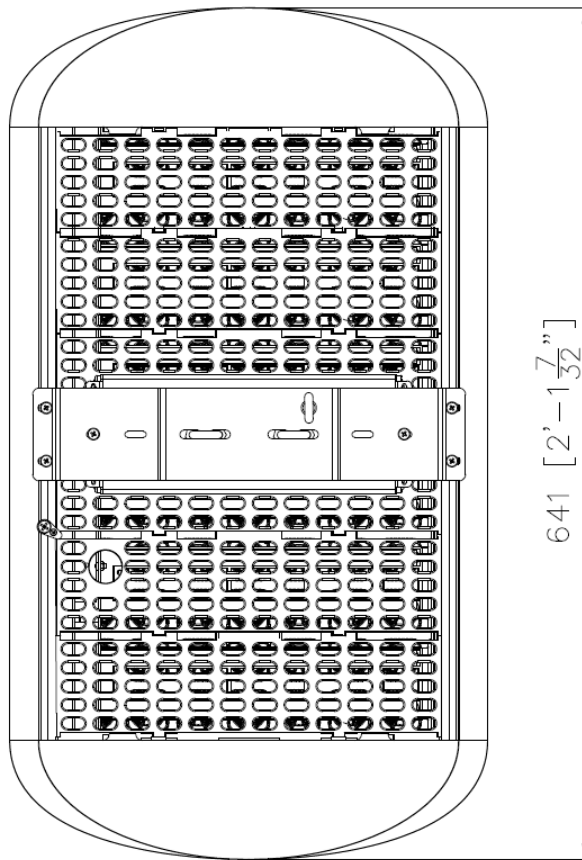

Dimensions 489mmL x 360mmW x 191mmD

Weight 6.7kg

SCHEMATICS

Andromeda™

Andromeda-C-FloodH-165W

Product Code	Andromeda-C-FloodH-165W
Dimensions	489mmL x 360mmW x 191mmD
Weight	7.2kg

SCHEMATICS

Andromeda™

Andromeda-C-FloodH-180W

Product Code Andromeda-C-FloodH-180W

Dimensions 565mmL x 360mmW x 191mmD

Weight 8.3kg

SCHEMATICS

Andromeda™

Andromeda-C-FloodH-210W

Product Code **Andromeda-C-FloodH-210W**

Dimensions 565mmL x 360mmW x 191mmD

Weight 8.6kg

SCHEMATICS

Andromeda™

Andromeda-C-FloodH-220W

Product Code	Andromeda-C-FloodH-220W
Dimensions	641mmL x 360mmW x 191mmD
Weight	9.2kg

SCHEMATICS

Andromeda™

Andromeda-C-FloodH-250W

Product Code	Andromeda-C-FloodH-250W
Dimensions	641mmL x 360mmW x 191mmD
Weight	10.4kg