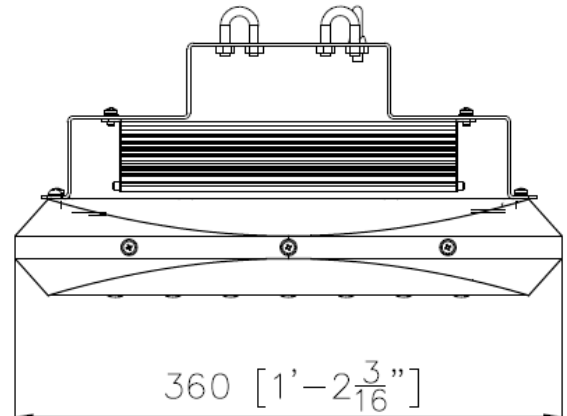

SCHEMATICS

Andromeda™

Andromeda-C-FloodH-110W

Product Code **Andromeda-C-FloodH-110W**

Dimensions 413mmL x 360mmW x 191mmD

Weight 5.9kg

SCHEMATICS

Andromeda™

Andromeda-C-FloodH-125W

Product Code **Andromeda-C-FloodH-125W**

Dimensions 413mmL x 360mmW x 191mmD

Weight 6.3kg

SCHEMATICS

Andromeda™

Andromeda-C-FloodH-140W

Product Code **Andromeda-C-FloodH-140W**

Dimensions 489mmL x 360mmW x 191mmD

Weight 6.7kg

SCHEMATICS

Andromeda™

Andromeda-C-FloodH-165W

Product Code	Andromeda-C-FloodH-165W
Dimensions	489mmL x 360mmW x 191mmD
Weight	7.2kg

SCHEMATICS

Andromeda™

Andromeda-C-FloodH-180W

Product Code Andromeda-C-FloodH-180W

Dimensions 565mmL x 360mmW x 191mmD

Weight 8.3kg

SCHEMATICS

Andromeda™

Andromeda-C-FloodH-210W

Product Code **Andromeda-C-FloodH-210W**