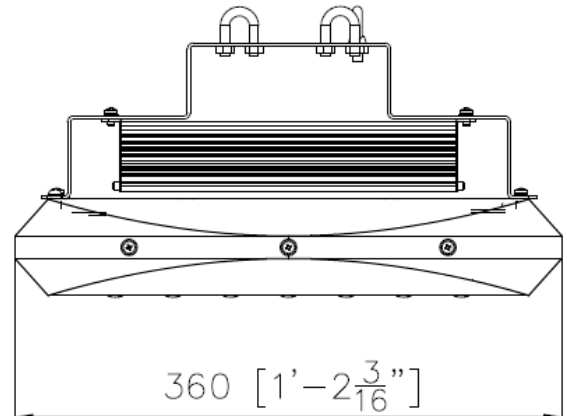

Andromeda-C-FloodH-125W

Product Code **Andromeda-C-FloodH-125W**

Dimensions 413mmL x 360mmW x 191mmD

Weight 6.3kg

SCHEMATICS

Andromeda™

Andromeda-C-FloodH-140W

Product Code **Andromeda-C-FloodH-140W**

Dimensions 489mmL x 360mmW x 191mmD

Weight 6.7kg

SCHEMATICS

Andromeda™

Andromeda-C-FloodH-165W

Product Code	Andromeda-C-FloodH-165W
Dimensions	489mmL x 360mmW x 191mmD
Weight	7.2kg

SCHEMATICS

Andromeda™

Andromeda-C-FloodH-180W

Product Code Andromeda-C-FloodH-180W

Dimensions 565mmL x 360mmW x 191mmD

Weight 8.3kg

SCHEMATICS

Andromeda™

Andromeda-C-FloodH-210W

Product Code **Andromeda-C-FloodH-210W**

Dimensions 565mmL x 360mmW x 191mmD

Weight 8.6kg

SCHEMATICS

Andromeda™

Andromeda-C-FloodH-220W

Product Code	Andromeda-C-FloodH-220W
Dimensions	641mmL x 360mmW x 191mmD
Weight	9.2kg

SCHEMATICS

Andromeda™