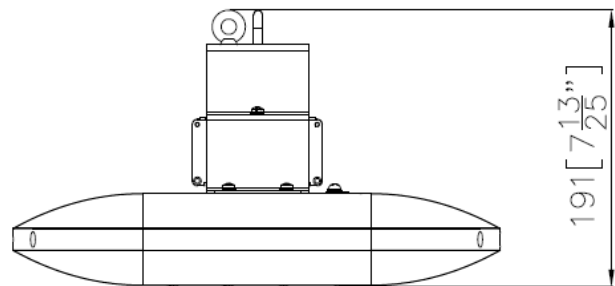

Dimensions 337mmL x 360mmW x 191mmD

Weight 5.1kg

SCHEMATICS

Andromeda™

Andromeda-C-FloodH-85W

Product Code Andromeda-C-FloodH-85W

Dimensions 337mmL x 360mmW x 191mmD

Weight 5.5kg

SCHEMATICS

Andromeda™

Andromeda-C-FloodH-110W

Product Code **Andromeda-C-FloodH-110W**

Dimensions 413mmL x 360mmW x 191mmD

Weight 5.9kg

SCHEMATICS

Andromeda™

Andromeda-C-FloodH-125W

Product Code **Andromeda-C-FloodH-125W**

Dimensions 413mmL x 360mmW x 191mmD

Weight 6.3kg

SCHEMATICS

Andromeda™

Andromeda-C-FloodH-140W

Product Code **Andromeda-C-FloodH-140W**

Dimensions 489mmL x 360mmW x 191mmD

Weight 6.7kg

SCHEMATICS

Andromeda™

Andromeda-C-FloodH-165W

Product Code	Andromeda-C-FloodH-165W
Dimensions	489mmL x 360mmW x 191mmD
Weight	7.2kg

SCHEMATICS

Andromeda™