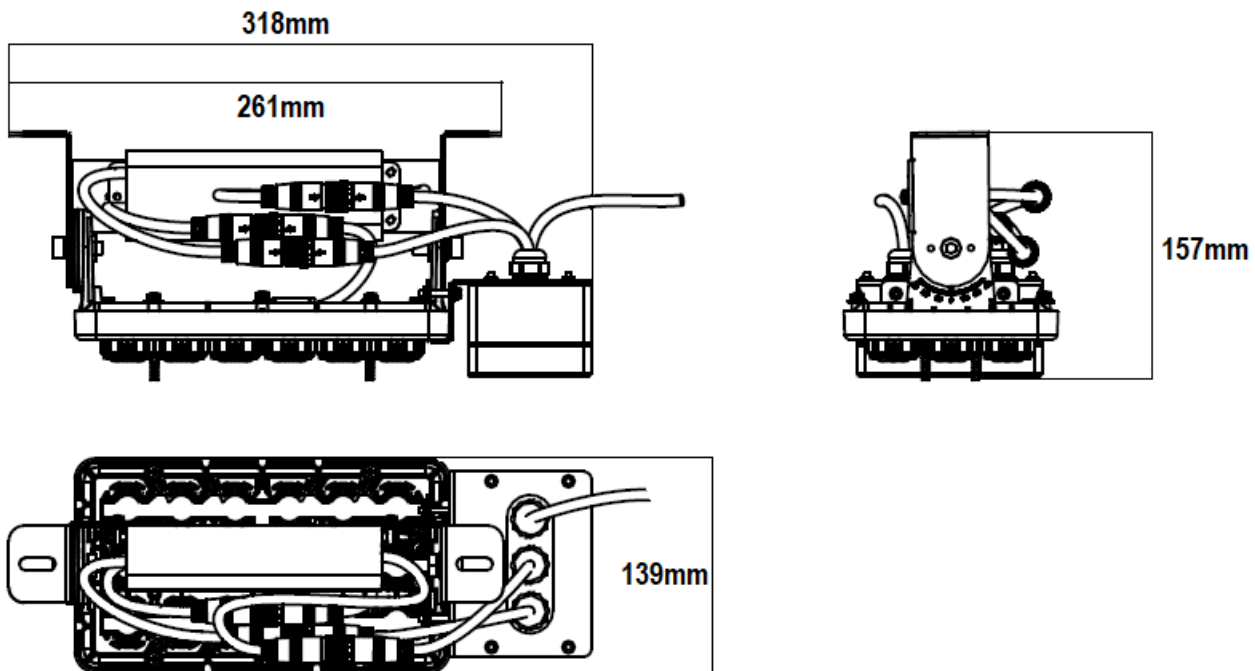

SCHEMATICS

Andromeda™

Andromeda-C-LinearT-MT-30

Product Code	Andromeda-C-LinearT-MT-30
Dimensions	261/318mmL x 139mmW x 157mmD
Weight	2.2kg

SCHEMATICS

Andromeda™

Andromeda-C-LinearT-MT-40

Product Code	Andromeda-C-LinearT-MT-40
Dimensions	261/318mmL x 139mmW x 157mmD
Weight	2.2kg