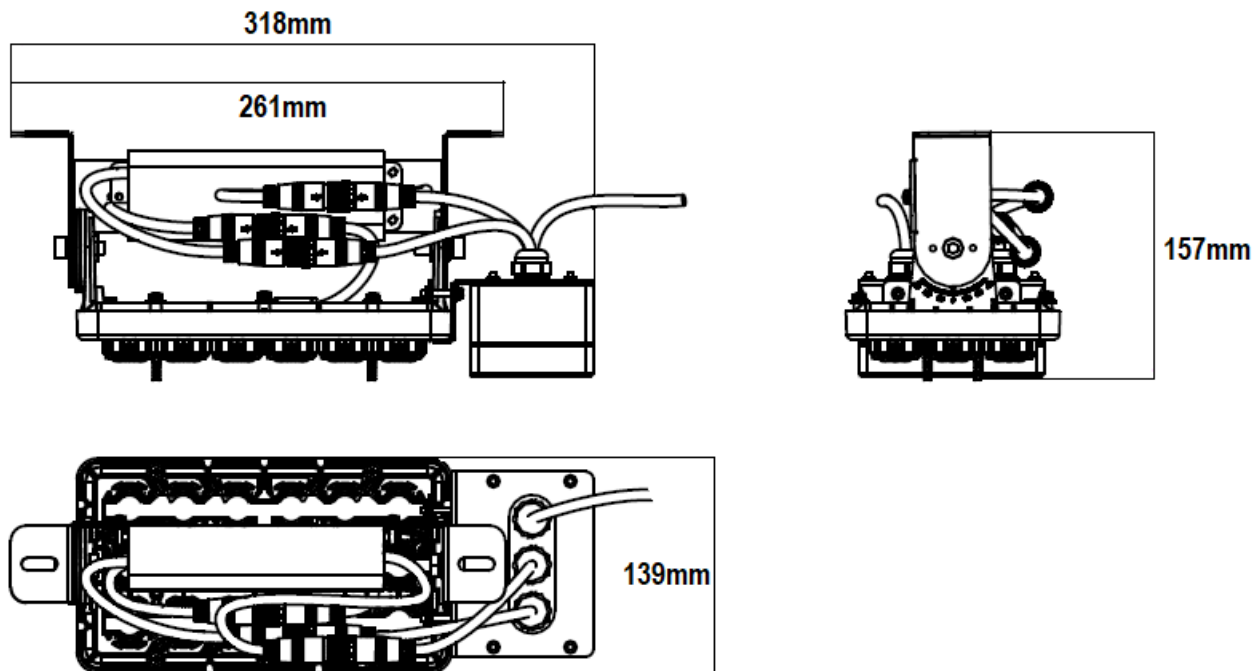

SCHEMATICS

Andromeda™

Andromeda-C-LinearT-MT-30

Product Code	Andromeda-C-LinearT-MT-30
Dimensions	261/318mmL x 139mmW x 157mmD
Weight	2.2kg

SCHEMATICS

Andromeda™

Andromeda-C-LinearT-MT-40

Product Code	Andromeda-C-LinearT-MT-40
Dimensions	261/318mmL x 139mmW x 157mmD
Weight	2.2kg