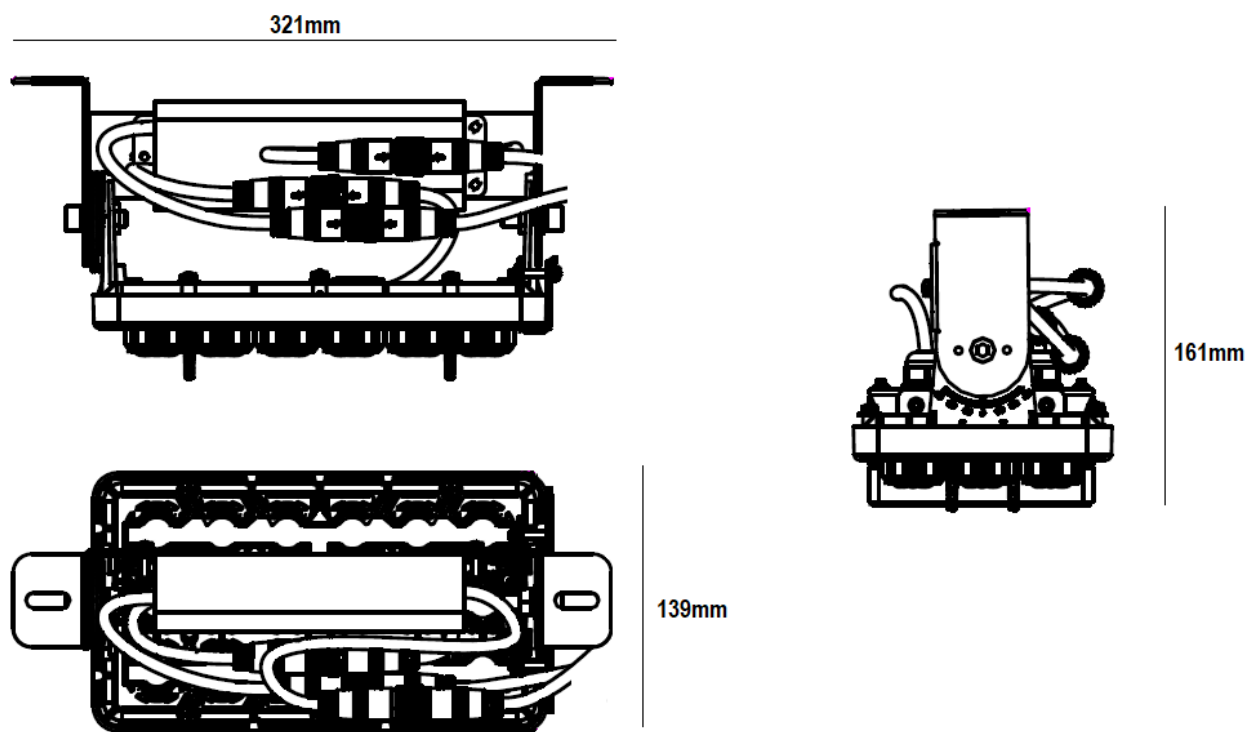

Product Code	Andromeda-C-LinearTri-30
Dimensions	261mmL x 139mmW x 153mmD
Weight	1.8kg

Note: extra cable in image for dimmable versions.

SCHEMATICS

Andromeda™

Andromeda-C-LinearTri-40

Product Code	Andromeda-C-LinearTri-40
Dimensions	261mmL x 139mmW x 153mmD
Weight	1.9kg

SCHEMATICS

Andromeda™

Andromeda-C-LinearTri-70

Product Code	Andromeda-C-LinearTri-70
Dimensions	321mmL x 139mmW x 161mmD
Weight	2.0kg

Note: extra cable in image for dimmable versions.

SCHEMATICS

Andromeda™

Andromeda-C-LinearTri-80

Product Code	Andromeda-C-LinearTri-80
Dimensions	321mmL x 139mmW x 161mmD
Weight	2.0kg

Note: extra cable in image for dimmable versions.

SCHEMATICS

Andromeda™

Andromeda-C-LinearTri-100

Product Code	Andromeda-C-LinearTri-100
Dimensions	428mmL x 145mmW x 161mmD
Weight	3.0kg

Note: extra cable in image for dimmable versions.

SCHEMATICS

Andromeda™

Andromeda-C-LinearTri-120

Product Code	Andromeda-C-LinearTri-120
Dimensions	428mmL x 145mmW x 161mmD
Weight	3.0kg

Note: extra cable in image for dimmable versions.