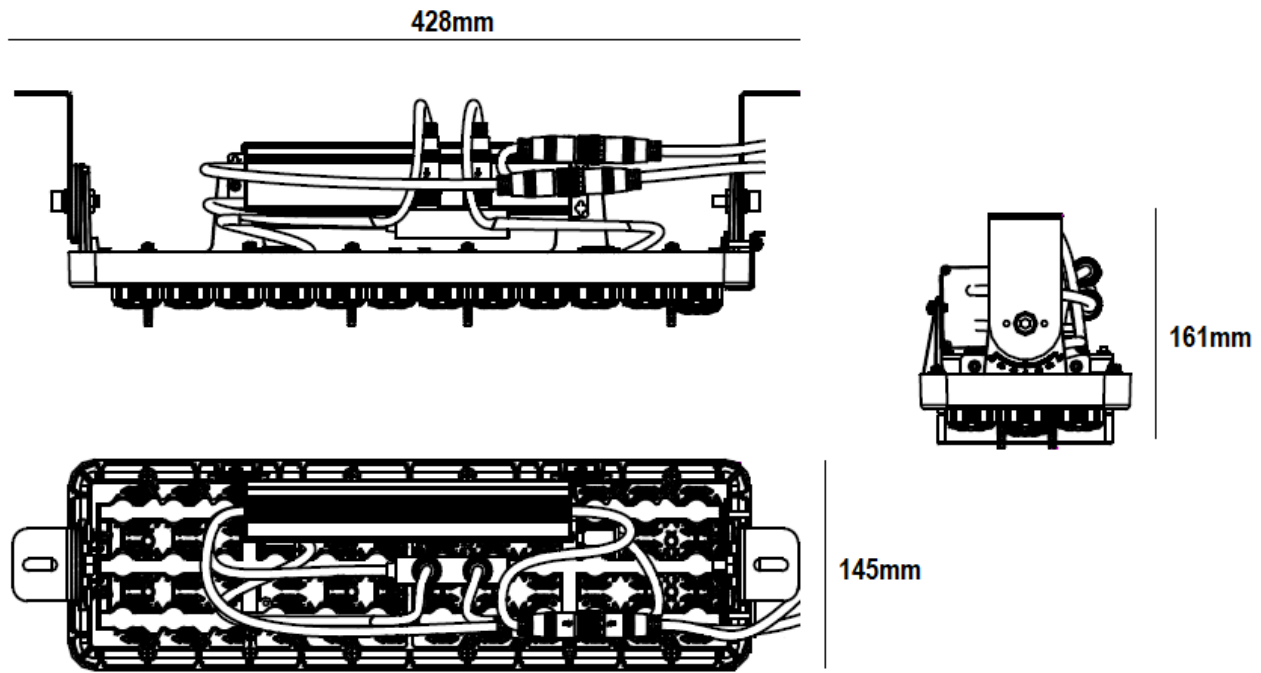

Product Code	Andromeda-C-LinearTri-30
Dimensions	261mmL x 139mmW x 153mmD
Weight	1.8kg

Note: extra cable in image for dimmable versions.

SCHEMATICS

Andromeda™

Andromeda-C-LinearTri-40

Product Code	Andromeda-C-LinearTri-40
Dimensions	261mmL x 139mmW x 153mmD
Weight	1.9kg

SCHEMATICS

Andromeda™

Andromeda-C-LinearTri-70

Product Code	Andromeda-C-LinearTri-70
Dimensions	321mmL x 139mmW x 161mmD
Weight	2.0kg

Note: extra cable in image for dimmable versions.

SCHEMATICS

Andromeda™

Andromeda-C-LinearTri-80

Product Code	Andromeda-C-LinearTri-80
Dimensions	321mmL x 139mmW x 161mmD
Weight	2.0kg

Note: extra cable in image for dimmable versions.

SCHEMATICS

Andromeda™

Andromeda-C-LinearTri-100

Product Code	Andromeda-C-LinearTri-100
Dimensions	428mmL x 145mmW x 161mmD
Weight	3.0kg

Note: extra cable in image for dimmable versions.

SCHEMATICS

Andromeda™

Andromeda-C-LinearTri-120

Product Code	Andromeda-C-LinearTri-120
Dimensions	428mmL x 145mmW x 161mmD
Weight	3.0kg

Note: extra cable in image for dimmable versions.