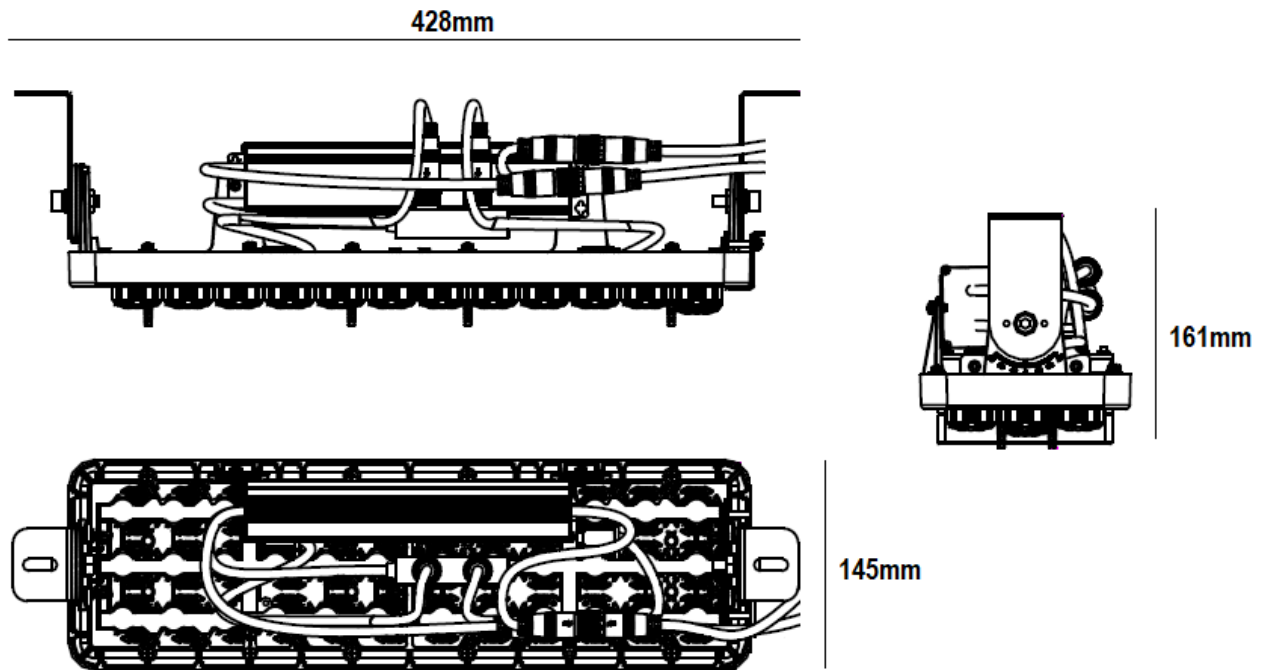

Product Code	Andromeda-C-LinearTri-30
Dimensions	261mmL x 139mmW x 153mmD
Weight	1.8kg

Note: extra cable in image for dimmable versions.

SCHEMATICS

Andromeda™

Andromeda-C-LinearTri-40

Product Code	Andromeda-C-LinearTri-40
Dimensions	261mmL x 139mmW x 153mmD
Weight	1.9kg

SCHEMATICS

Andromeda™

Andromeda-C-LinearTri-70

Product Code	Andromeda-C-LinearTri-70
Dimensions	321mmL x 139mmW x 161mmD
Weight	2.0kg

Note: extra cable in image for dimmable versions.

SCHEMATICS

Andromeda™

Andromeda-C-LinearTri-80

Product Code	Andromeda-C-LinearTri-80
Dimensions	321mmL x 139mmW x 161mmD
Weight	2.0kg

Note: extra cable in image for dimmable versions.

SCHEMATICS

Andromeda™

Andromeda-C-LinearTri-100

Product Code	Andromeda-C-LinearTri-100
Dimensions	428mmL x 145mmW x 161mmD
Weight	3.0kg

Note: extra cable in image for dimmable versions.

SCHEMATICS

Andromeda™

Andromeda-C-LinearTri-120

Product Code	Andromeda-C-LinearTri-120
Dimensions	428mmL x 145mmW x 161mmD
Weight	3.0kg

Note: extra cable in image for dimmable versions.