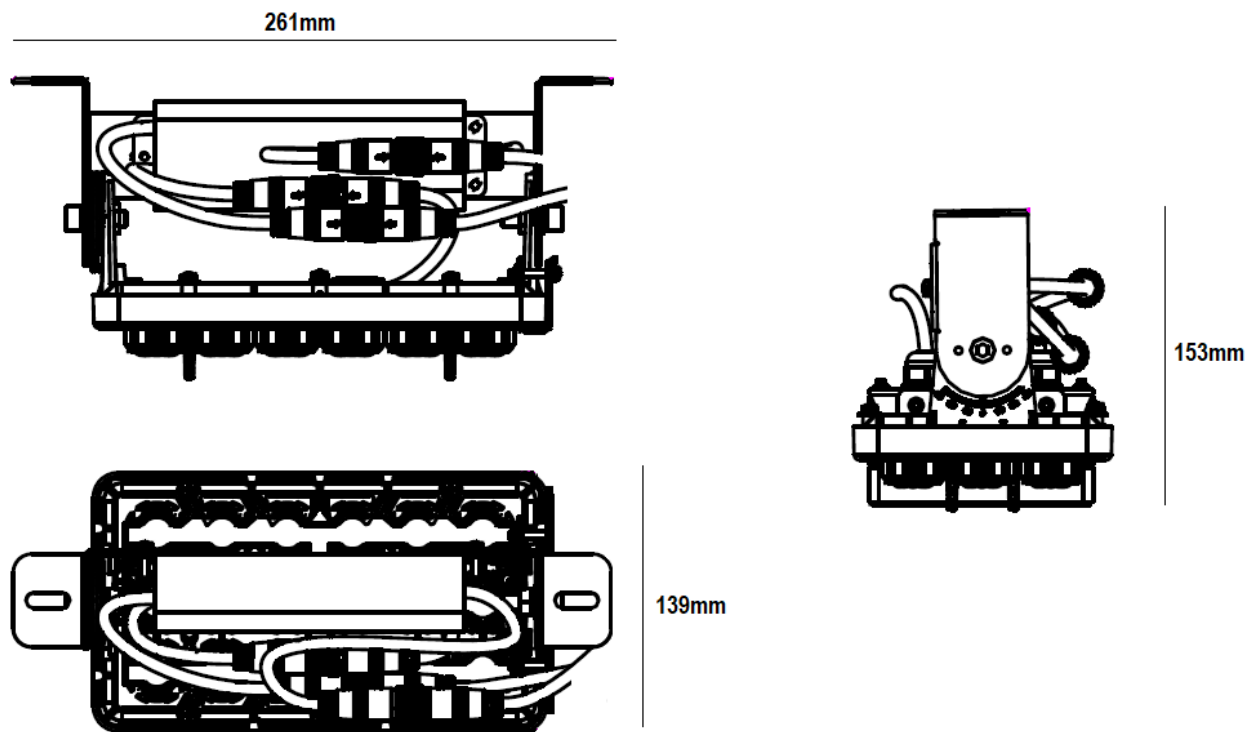

SCHEMATICS

Andromeda™

Andromeda-C-LinearTri-20

Product Code	Andromeda-C-LinearTri-20
Dimensions	261mmL x 139mmW x 153mmD
Weight	1.8kg

Note: extra cable in image for dimmable versions.

SCHEMATICS

Andromeda™

Andromeda-C-LinearTri-30

Product Code	Andromeda-C-LinearTri-30
Dimensions	261mmL x 139mmW x 153mmD
Weight	1.8kg

Note: extra cable in image for dimmable versions.

SCHEMATICS

Andromeda™

Andromeda-C-LinearTri-40

Product Code	Andromeda-C-LinearTri-40
Dimensions	261mmL x 139mmW x 153mmD
Weight	1.9kg

Note: extra cable in image for dimmable versions.

SCHEMATICS

Andromeda™

Andromeda-C-LinearTri-60

Product Code	Andromeda-C-LinearTri-60
Dimensions	321mmL x 139mmW x 161mmD
Weight	2.0kg

Note: extra cable in image for dimmable versions.

SCHEMATICS

Andromeda™

Andromeda-C-LinearTri-70

Product Code	Andromeda-C-LinearTri-70
Dimensions	321mmL x 139mmW x 161mmD
Weight	2.0kg

Note: extra cable in image for dimmable versions.

SCHEMATICS

Andromeda™

Andromeda-C-LinearTri-80