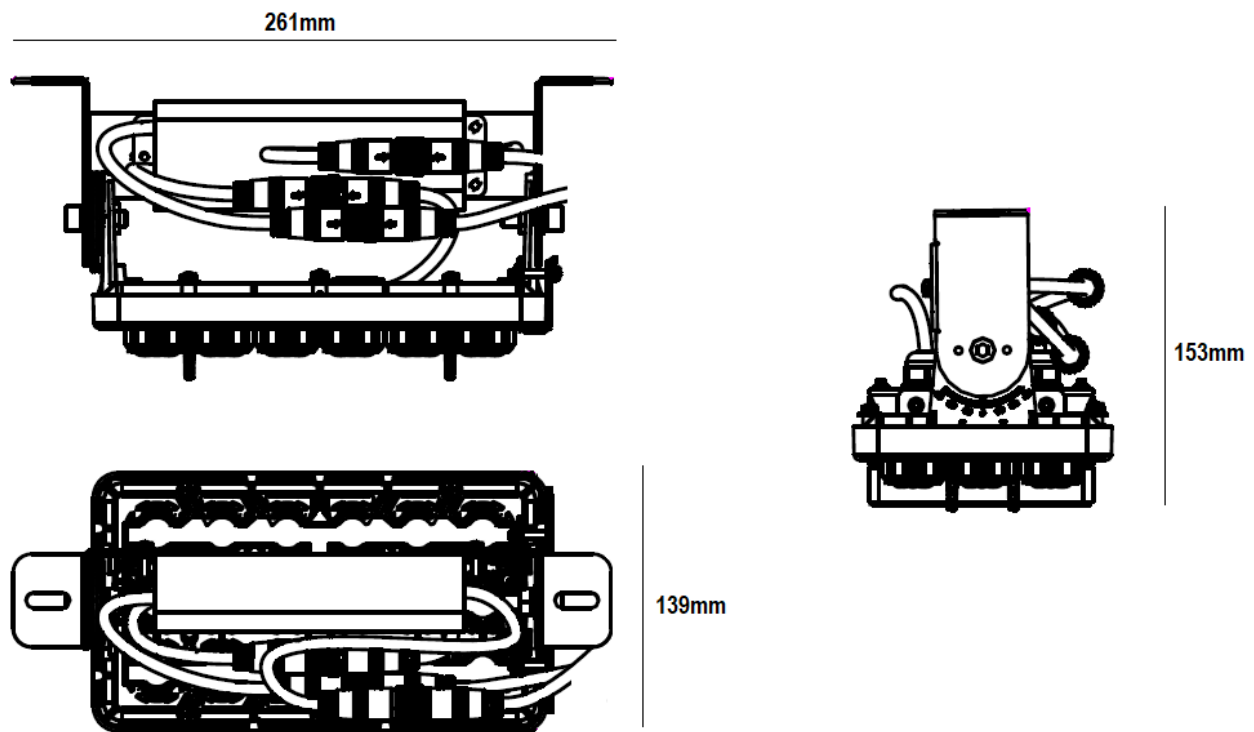

Product Code	Andromeda-C-LinearTri-30
Dimensions	261mmL x 139mmW x 153mmD
Weight	1.8kg

Note: extra cable in image for dimmable versions.

SCHEMATICS

Andromeda™

Andromeda-C-LinearTri-40

Product Code	Andromeda-C-LinearTri-40
Dimensions	261mmL x 139mmW x 153mmD
Weight	1.9kg

Note: extra cable in image for dimmable versions.

SCHEMATICS

Andromeda™

Andromeda-C-LinearTri-60

Product Code	Andromeda-C-LinearTri-60
Dimensions	321mmL x 139mmW x 161mmD
Weight	2.0kg

Note: extra cable in image for dimmable versions.

SCHEMATICS

Andromeda™

Andromeda-C-LinearTri-70

Product Code	Andromeda-C-LinearTri-70
Dimensions	321mmL x 139mmW x 161mmD
Weight	2.0kg

Note: extra cable in image for dimmable versions.

SCHEMATICS

Andromeda™

Andromeda-C-LinearTri-80

Product Code	Andromeda-C-LinearTri-80
Dimensions	321mmL x 139mmW x 161mmD
Weight	2.0kg

Note: extra cable in image for dimmable versions.

SCHEMATICS

Andromeda™

Andromeda-C-LinearTri-100

Product Code	Andromeda-C-LinearTri-100
Dimensions	428mmL x 145mmW x 161mmD
Weight	3.0kg