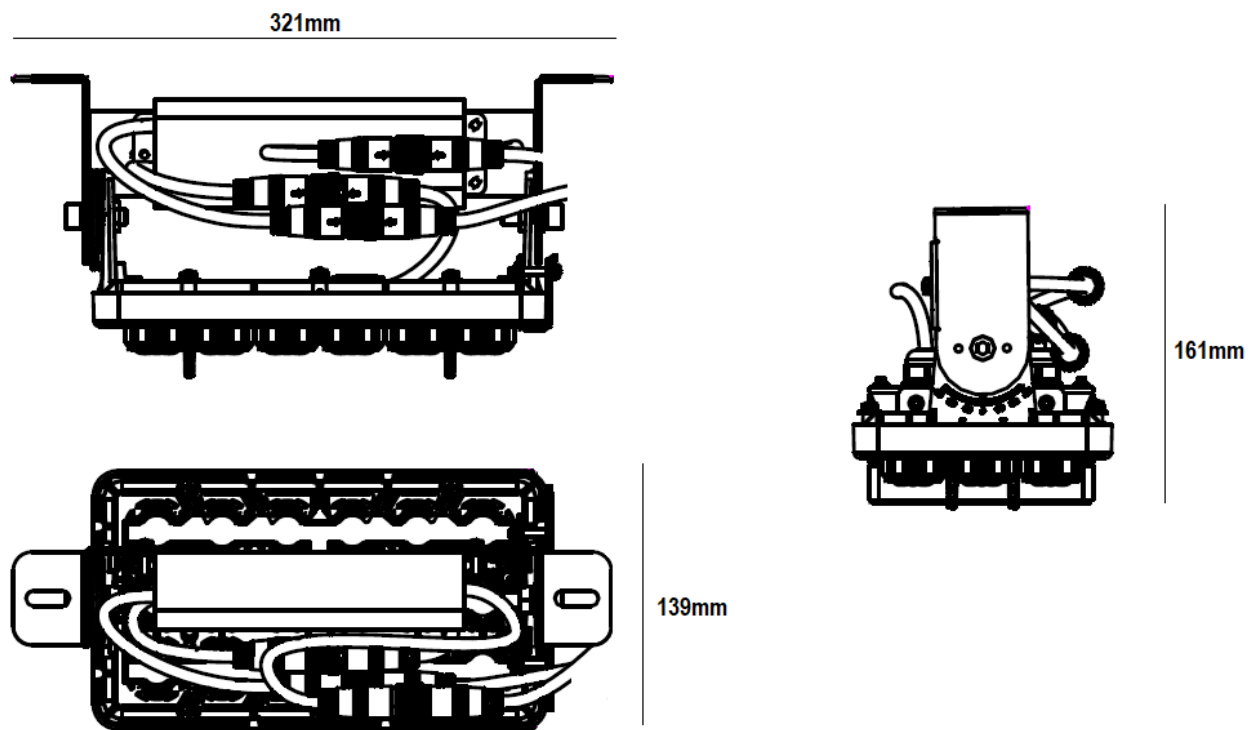

Product Code	Andromeda-C-LinearTri-30
Dimensions	261mmL x 139mmW x 153mmD
Weight	1.8kg

Note: extra cable in image for dimmable versions.

SCHEMATICS

Andromeda™

Andromeda-C-LinearTri-40

Product Code	Andromeda-C-LinearTri-40
Dimensions	261mmL x 139mmW x 153mmD
Weight	1.9kg

Note: extra cable in image for dimmable versions.

SCHEMATICS

Andromeda™

Andromeda-C-LinearTri-60

Product Code	Andromeda-C-LinearTri-60
Dimensions	321mmL x 139mmW x 161mmD
Weight	2.0kg

Note: extra cable in image for dimmable versions.

SCHEMATICS

Andromeda™

Andromeda-C-LinearTri-70

Product Code	Andromeda-C-LinearTri-70
Dimensions	321mmL x 139mmW x 161mmD
Weight	2.0kg

Note: extra cable in image for dimmable versions.

SCHEMATICS

Andromeda™

Andromeda-C-LinearTri-80

Product Code	Andromeda-C-LinearTri-80
Dimensions	321mmL x 139mmW x 161mmD
Weight	2.0kg

Note: extra cable in image for dimmable versions.

SCHEMATICS

Andromeda™

Andromeda-C-LinearTri-100

Product Code	Andromeda-C-LinearTri-100
Dimensions	428mmL x 145mmW x 161mmD
Weight	3.0kg