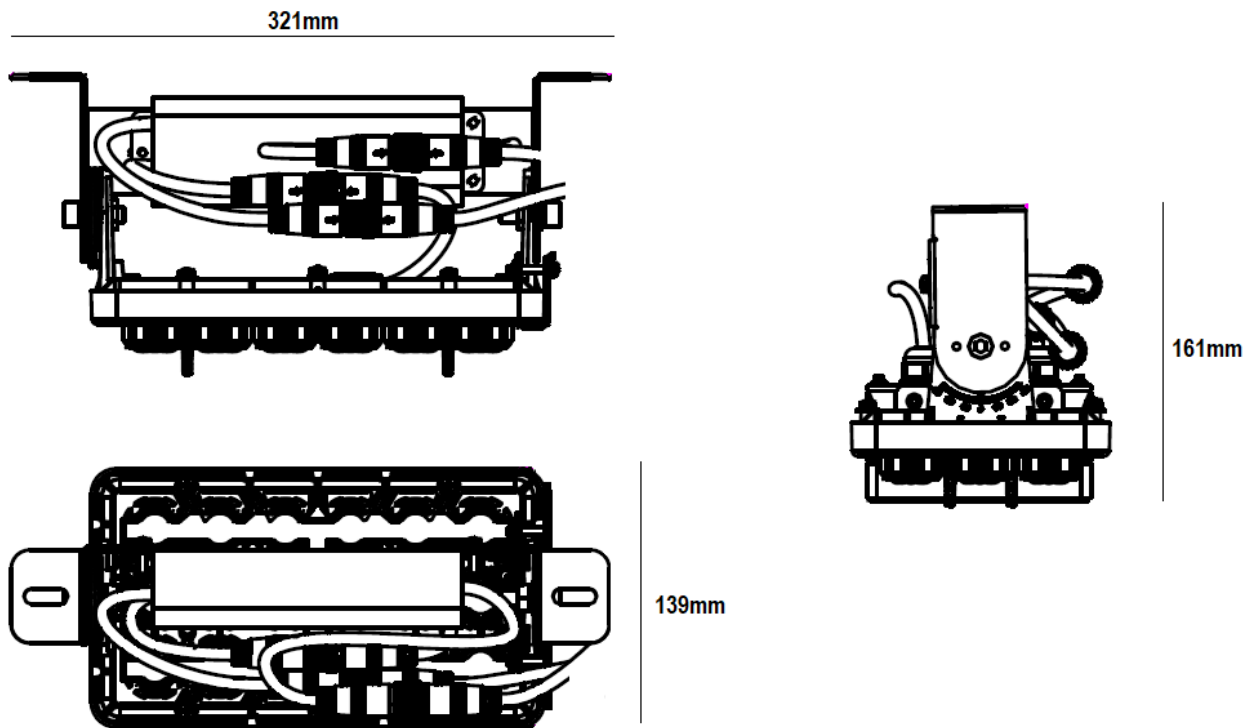

Product Code	Andromeda-C-LinearTri-30
Dimensions	261mmL x 139mmW x 153mmD
Weight	1.8kg

Note: extra cable in image for dimmable versions.

SCHEMATICS

Andromeda™

Andromeda-C-LinearTri-40

Product Code	Andromeda-C-LinearTri-40
Dimensions	261mmL x 139mmW x 153mmD
Weight	1.9kg

Note: extra cable in image for dimmable versions.

SCHEMATICS

Andromeda™

Andromeda-C-LinearTri-60

Product Code	Andromeda-C-LinearTri-60
Dimensions	321mmL x 139mmW x 161mmD
Weight	2.0kg

Note: extra cable in image for dimmable versions.

SCHEMATICS

Andromeda™

Andromeda-C-LinearTri-70

Product Code	Andromeda-C-LinearTri-70
Dimensions	321mmL x 139mmW x 161mmD
Weight	2.0kg

Note: extra cable in image for dimmable versions.

SCHEMATICS

Andromeda™

Andromeda-C-LinearTri-80

Product Code	Andromeda-C-LinearTri-80
Dimensions	321mmL x 139mmW x 161mmD
Weight	2.0kg

Note: extra cable in image for dimmable versions.

SCHEMATICS

Andromeda™

Andromeda-C-LinearTri-100

Product Code	Andromeda-C-LinearTri-100
Dimensions	428mmL x 145mmW x 161mmD
Weight	3.0kg