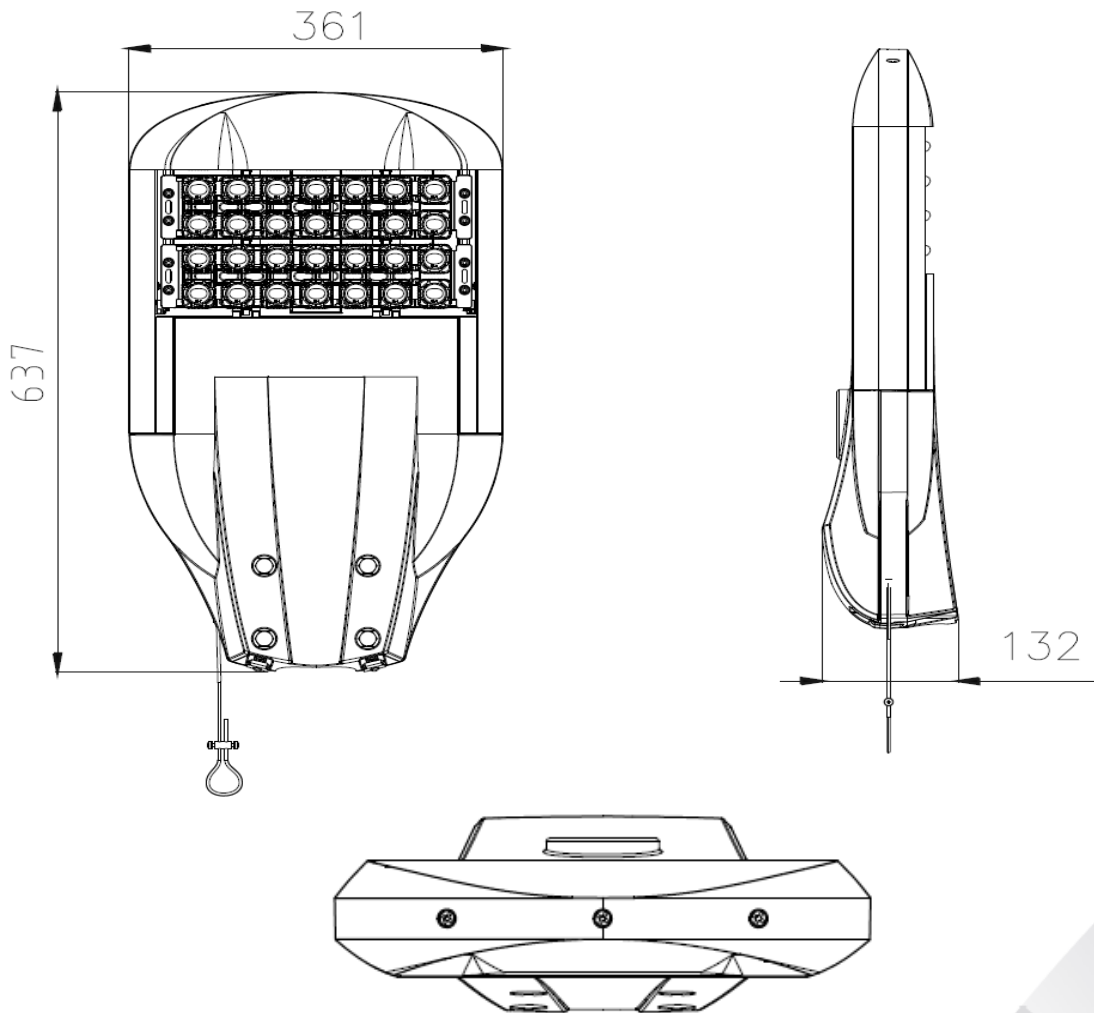

Andromeda™

Andromeda-C-PoleM-70

Product Code   Andromeda-C-PoleM-70

Dimensions   637mmL x 361mmW x 132mmD

Weight   9.4kg