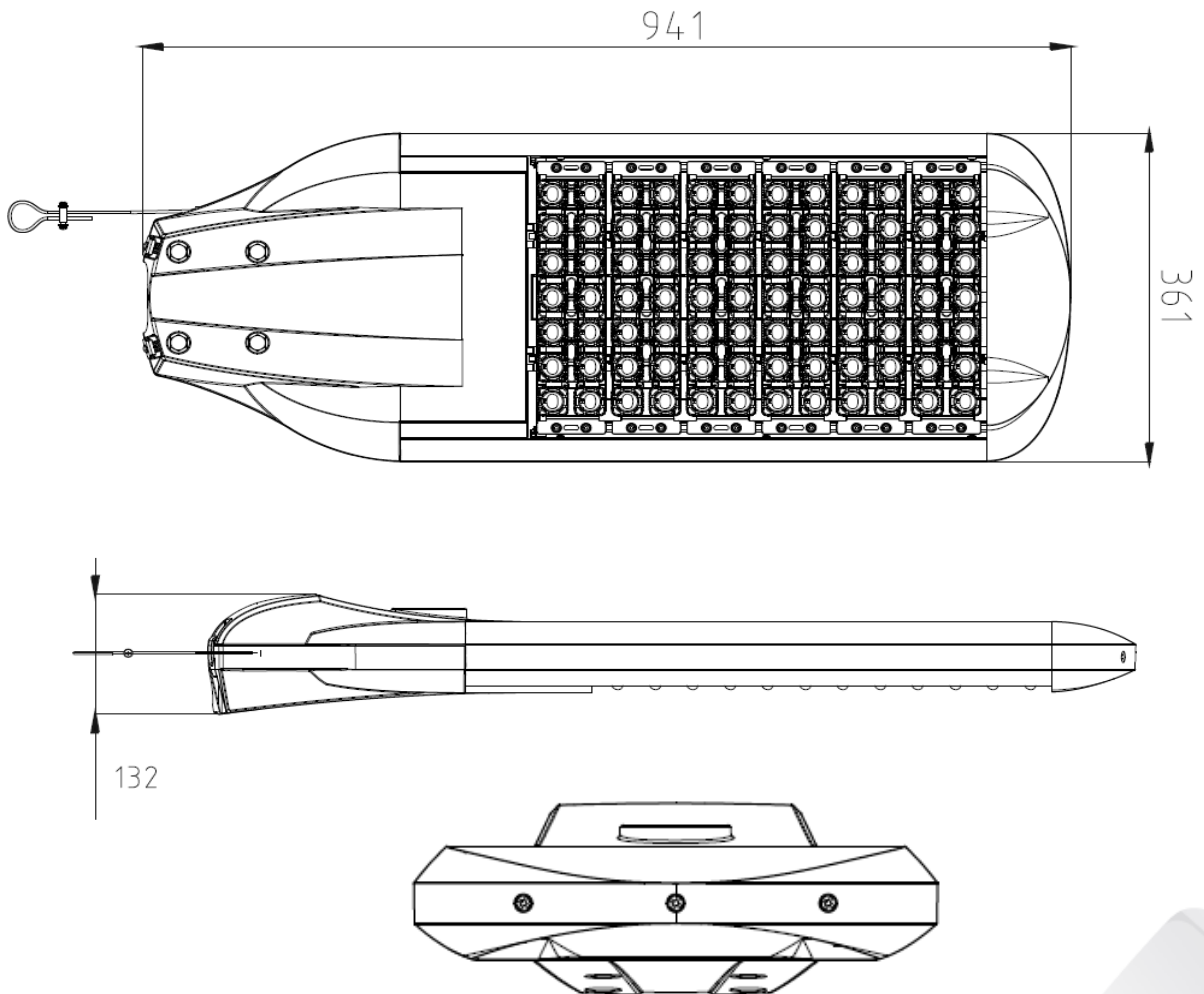

Andromeda™

Andromeda-C-PoleM-220

Product Code   Andromeda-C-PoleM-220

Dimensions   941mmL x 361mmW x 132mmD

Weight   12.5kg