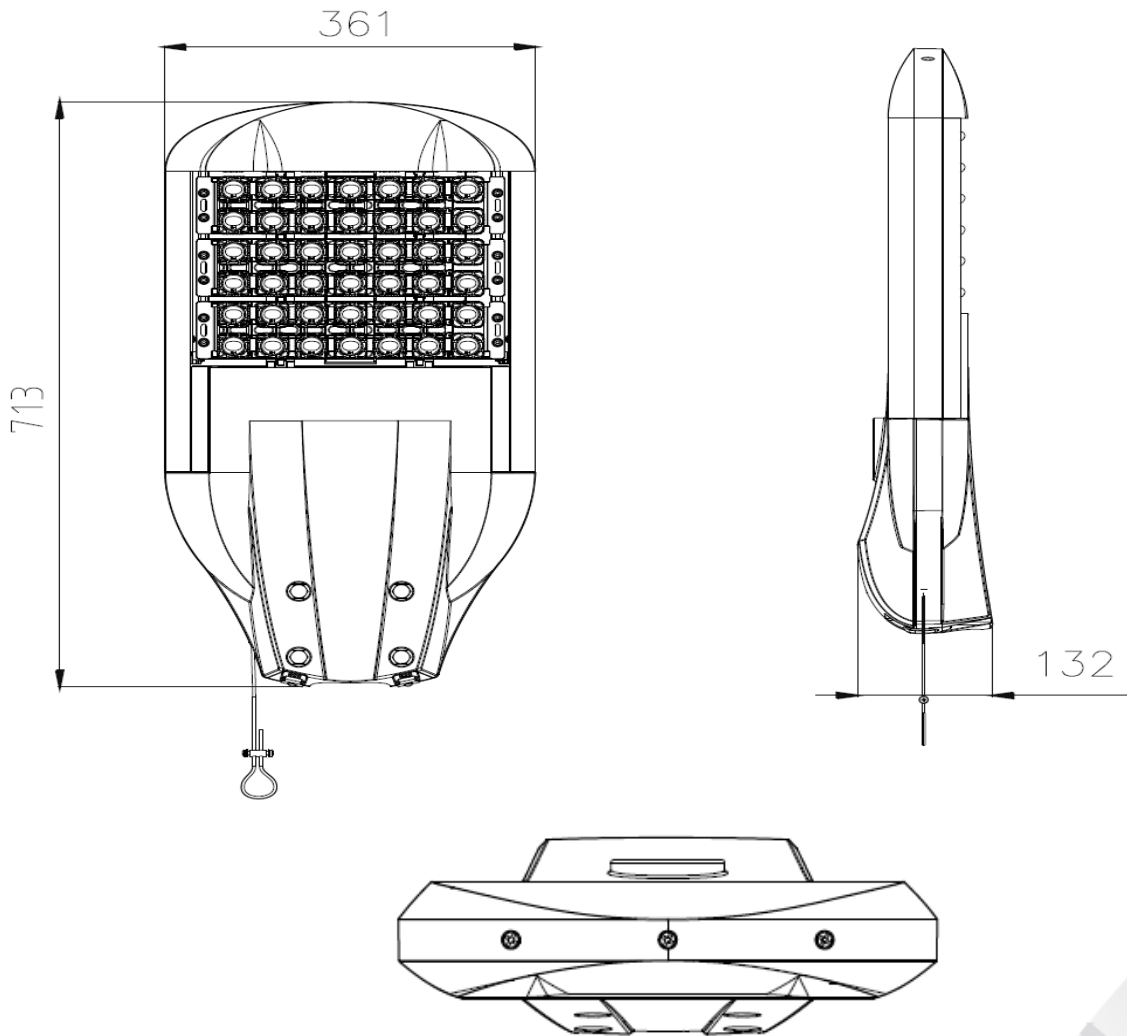

# SCHEMATICS

## Andromeda™

Andromeda-C-PoleM-85

**Product Code**    **Andromeda-C-PoleM-85**

**Dimensions**     637mmL x 361mmW x 132mmD

**Weight**            9.5kg

## Andromeda™

Andromeda-C-PoleM-110

<b>Product Code</b>	<b>Andromeda-C-PoleM-110</b>
<b>Dimensions</b>	713mmL x 361mmW x 132mmD
<b>Weight</b>	10.5kg