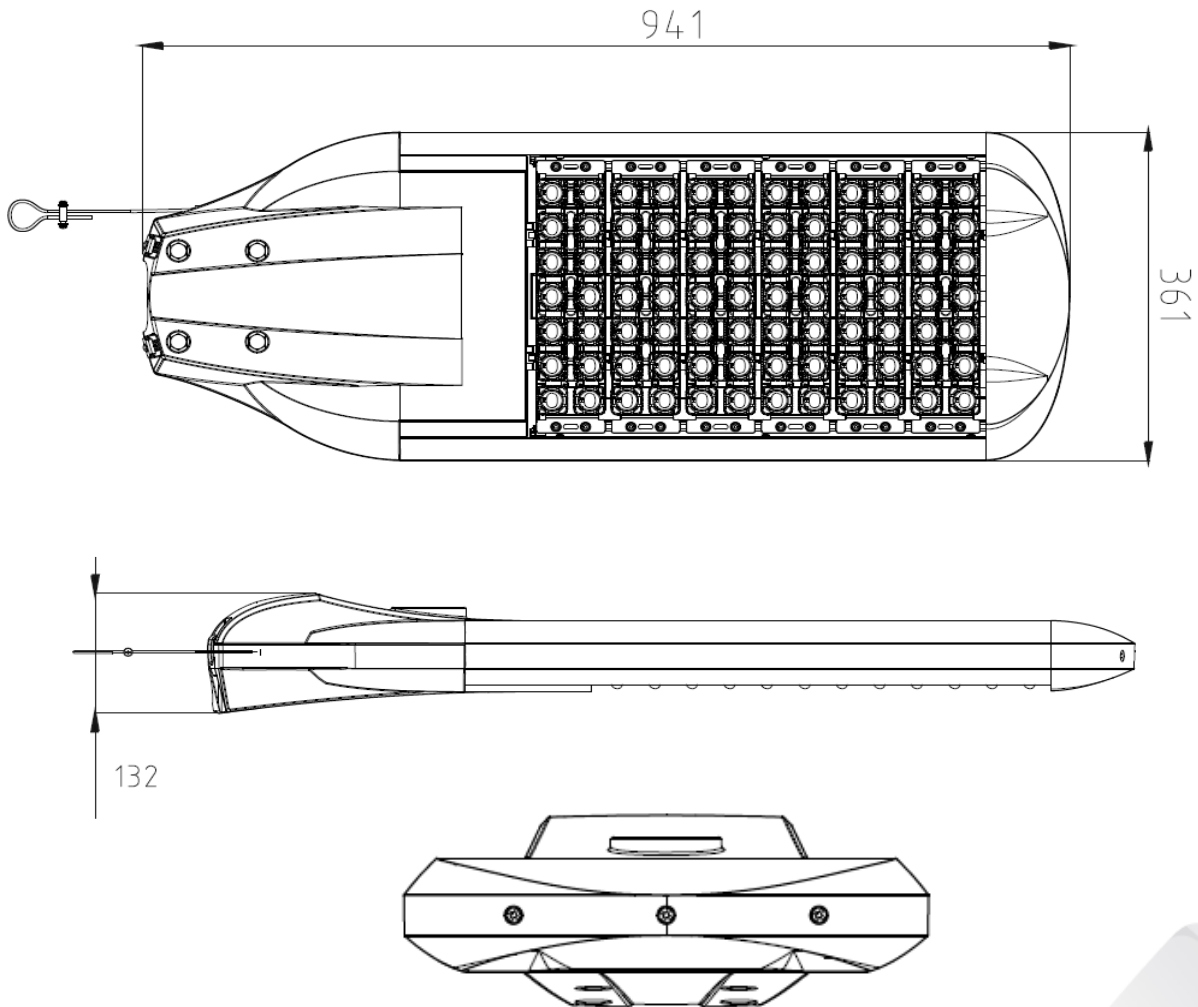

Andromeda™

Andromeda-C-PoleM-250

Product Code   **Andromeda-C-PoleM-250**

Dimensions   941mmL x 361mmW x 132mmD

Weight   12.8kg