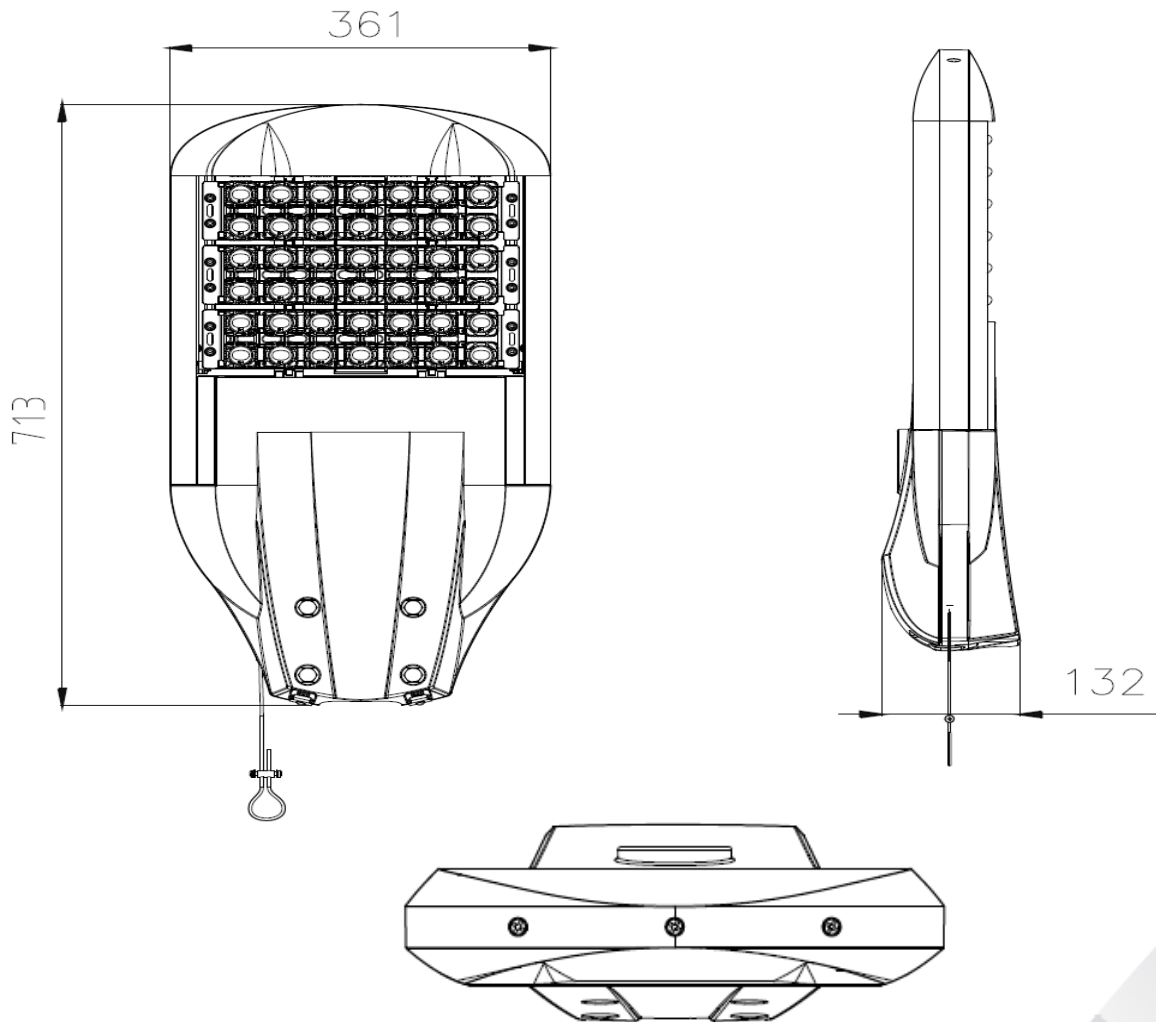

Andromeda™

Andromeda-C-PoleM-125

Product Code	Andromeda-C-PoleM-125
Dimensions	713mmL x 361mmW x 132mmD
Weight	10.6kg