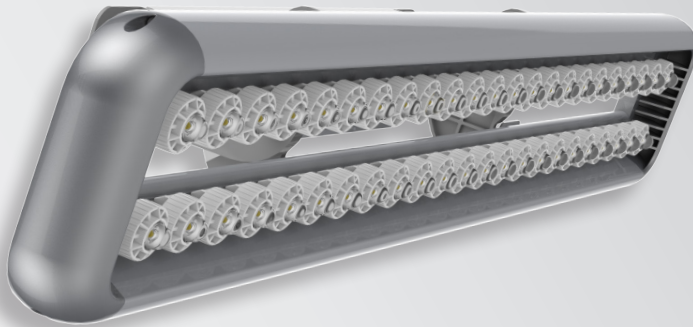

Andromeda™ Linear

HIGH INTENSITY LED LINEAR LUMINAIRE

PRODUCT INFORMATION

WEIGHT RANGE	2.5kg to 5.3kg
LIGHT SOURCE	Nichia High Power LED
HOUSING	6063 Aluminium (Marine Grade)
BRACKET MATERIAL	ST12, Custom (304SS, 316SS)
BRACKET TYPE	Standard (Adjustable) or Fixed (98mm Depth)
FRAME COLOUR	Silver, White, Black, Custom (Advise RAL)
CONTROL	DALI, PWM, 0-10V,
EMERGENCY POWER OPTIONS	Battery back-up power supply available
MECHANICAL IMPACT RESISTANCE	IK08 (Bracket & Frame Only)
IP RATING	IP66
OPERATING TEMP	-50°C to 55°C

TECHNICAL SPECIFICATIONS

INPUT VOLTAGE	90-305VAC, 50/60Hz (Standard) Options - 24VDC, 127-370VDC or 313-381VAC
DIMMABLE	Optional - 5-100%
LIFESPAN	60,000 hours L70 B10
POWER	21W - 140W
POWER FACTOR	0.97
BEAM ANGLE	Customisable - Refer to lens options page IESNA Type I,II,III distribution
LUMINOUS EFFICACY	XPB – 118 lm/W XPS – 110 lm/W
CCT	5,000-5,500K Cool White* >65 (CRI) Standard 4,000-4,500K Natural White >75 (CRI) 2,700-3,000K Warm White >80 (CRI)