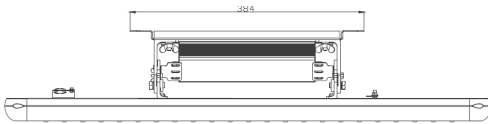

Andromeda™ Linear

HIGH INTENSITY LED LINEAR LUMINAIRE

PRODUCT INFORMATION

WEIGHT RANGE	2.5kg to 5.3kg
LIGHT SOURCE	Nichia High Power LED
HOUSING	6063 Aluminium (Marine Grade)
BRACKET MATERIAL	ST12, Custom (304SS, 316SS)
BRACKET TYPE	Standard (Adjustable) or Fixed (98mm Depth)
FRAME COLOUR	Silver, White, Black, Custom (Advise RAL)
CONTROL	DALI, PWM, 0-10V,
EMERGENCY POWER OPTIONS	Battery back-up power supply available
MECHANICAL IMPACT RESISTANCE	IK08 (Bracket & Frame Only)
IP RATING	IP66
OPERATING TEMP	-50°C to 55°C

* FIGURES REPRESENTED IN LUMEN OUTPUT TABLE BELOW AT 5,000K

SCHEMATIC OF 62W LINEAR

PRODUCT CODE	POWER	OUTPUT* (LUMENS)	INPUT CURRENT (mA)	LENGTH (MM)	WIDTH (MM)	DEPTH (MM)	WEIGHT (KG)
AndromedaXPB-Linear-21	21W	2,478	400mA	372	139	149	2.5kg
AndromedaXPB-Linear-26	26W	3,068	400mA	432	139	149	2.8kg
AndromedaXPB-Linear-32	32W	3,776	400mA	432	139	149	3kg
AndromedaXPB-Linear-39	39W	4,602	400mA	522	139	149	3.2kg
AndromedaXPB-Linear-41	41W	4,838	400mA	552	139	149	3.3kg
AndromedaXPB-Linear-49	49W	5,782	400mA	642	139	149	3.5kg
AndromedaXPB-Linear-52	52W	6,136	400mA	672	139	149	3.6kg
AndromedaXPB-Linear-60	60W	7,080	400mA	761	139	149	4.2kg
AndromedaXPB-Linear-62	62W	7,316	400mA	792	139	149	4.3kg
AndromedaXPB-Linear-72	72W	8,496	400mA	912	139	149	4.7kg
AndromedaXPB-Linear-80	80W	9,440	400mA	1,002	139	149	4.9kg
AndromedaXPB-Linear-86	86W	10,148	400mA	1,062	139	149	5.1kg
AndromedaXPB-Linear-91	91W	10,010	400mA	1,122	139	149	5.3kg
AndromedaXPS-Linear-112	112W	12,320	600mA	912	139	149	4.7kg
AndromedaXPS-Linear-124	124W	13,640	600mA	1,002	139	149	4.9kg
AndromedaXPS-Linear-132	132W	14,520	600mA	1,062	139	149	5.1kg
AndromedaXPS-Linear-140	140W	15,400	600mA	1,122	139	149	5.3kg