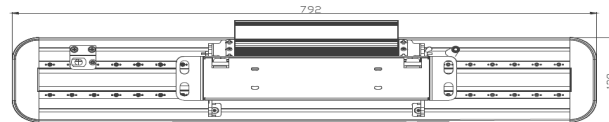

Andromeda™ Linear

HIGH INTENSITY LED LINEAR LUMINAIRE

PRODUCT INFORMATION

WEIGHT RANGE	2.5kg to 5.3kg
LIGHT SOURCE	Nichia High Power LED
HOUSING	6063 Aluminium (Marine Grade)
BRACKET MATERIAL	ST12, Custom (304SS, 316SS)
BRACKET TYPE	Standard (Adjustable) or Fixed (98mm Depth)
FRAME COLOUR	Silver, White, Black, Custom (Advise RAL)
CONTROL	DALI, PWM, 0-10V,
EMERGENCY POWER OPTIONS	Battery back-up power supply available
MECHANICAL IMPACT RESISTANCE	IK08 (Bracket & Frame Only)
IP RATING	IP66
OPERATING TEMP	-50°C to 55°C

* FIGURES REPRESENTED IN LUMEN OUTPUT TABLE BELOW AT 5,000K

SCHEMATIC OF 62W LINEAR

PRODUCT CODE	POWER	OUTPUT* (LUMENS)	INPUT CURRENT (mA)	LENGTH (MM)	WIDTH (MM)	DEPTH (MM)	WEIGHT (KG)
AndromedaXPB-Linear-21	21W	2,478	400mA	372	139	149	2.5kg
AndromedaXPB-Linear-26	26W	3,068	400mA	432	139	149	2.8kg
AndromedaXPB-Linear-32	32W	3,776	400mA	432	139	149	3kg
AndromedaXPB-Linear-39	39W	4,602	400mA	522	139	149	3.2kg
AndromedaXPB-Linear-41	41W	4,838	400mA	552	139	149	3.3kg
AndromedaXPB-Linear-49	49W	5,782	400mA	642	139	149	3.5kg
AndromedaXPB-Linear-52	52W	6,136	400mA	672	139	149	3.6kg
AndromedaXPB-Linear-60	60W	7,080	400mA	761	139	149	4.2kg
AndromedaXPB-Linear-62	62W	7,316	400mA	792	139	149	4.3kg
AndromedaXPB-Linear-72	72W	8,496	400mA	912	139	149	4.7kg
AndromedaXPB-Linear-80	80W	9,440	400mA	1,002	139	149	4.9kg
AndromedaXPB-Linear-86	86W	10,148	400mA	1,062	139	149	5.1kg
AndromedaXPB-Linear-91	91W	10,010	400mA	1,122	139	149	5.3kg
AndromedaXPS-Linear-112	112W	12,320	600mA	912	139	149	4.7kg
AndromedaXPS-Linear-124	124W	13,640	600mA	1,002	139	149	4.9kg
AndromedaXPS-Linear-132	132W	14,520	600mA	1,062	139	149	5.1kg
AndromedaXPS-Linear-140	140W	15,400	600mA	1,122	139	149	5.3kg