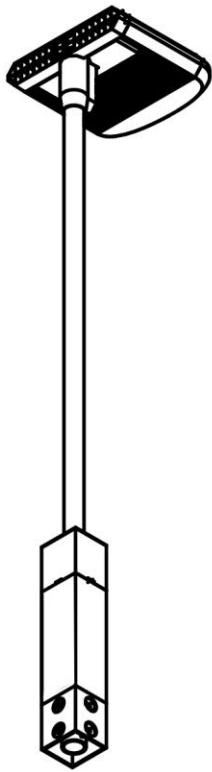

# SCHEMATICS

### Strata-C

Product Code	Strata-C
Dimensions	1983mmL x 360mmW x 359mmD
Weight	12.2kg