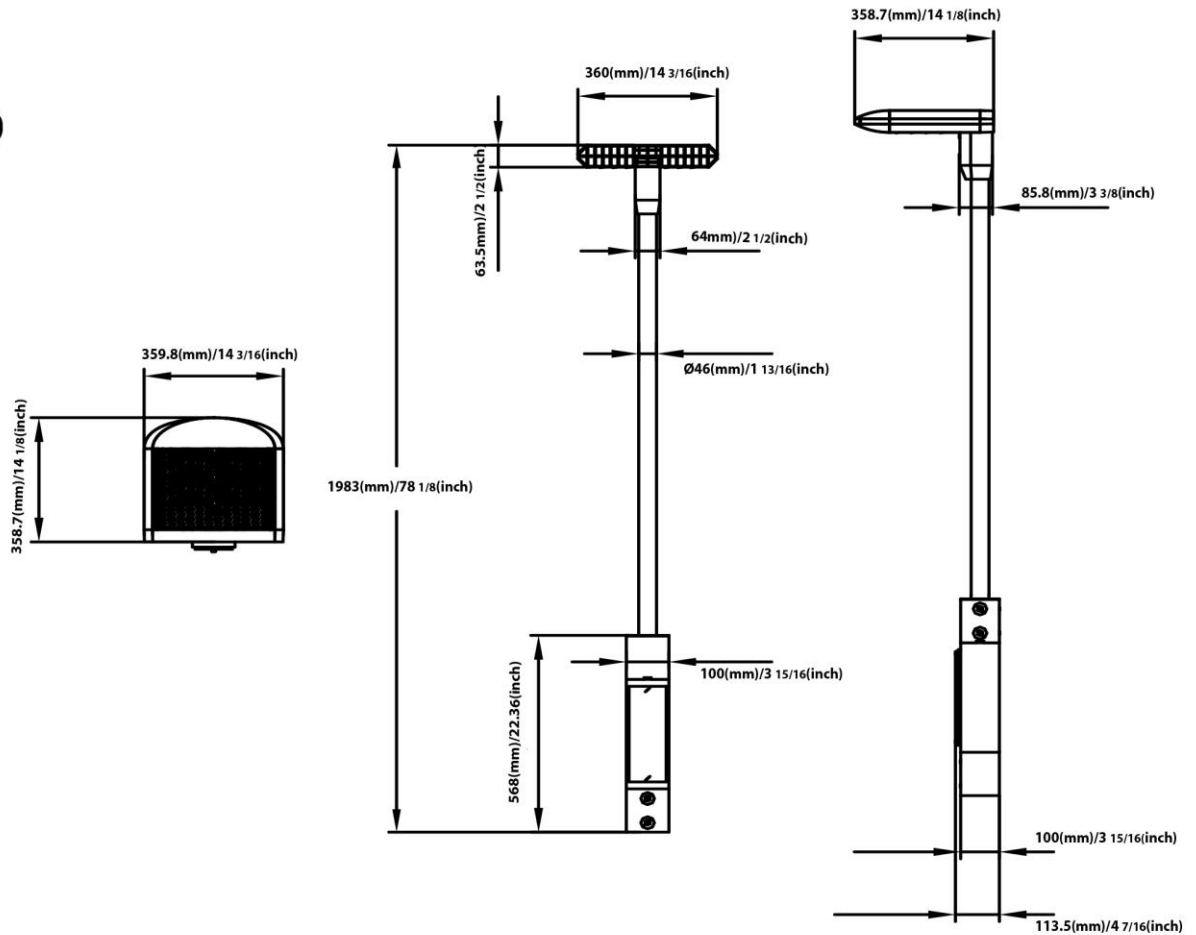

# SCHEMATICS

## Strata™

### Strata-C

Product Code	Strata-C
Dimensions	1983mmL x 360mmW x 359mmD
Weight	12.2kg