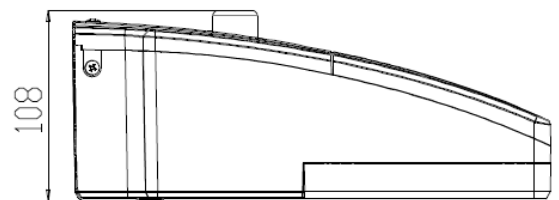

Product Code	AndromedaXPS-WallP-60
Dimensions	368mmL x 268mmW x 108mmD
Weight	6.3kg