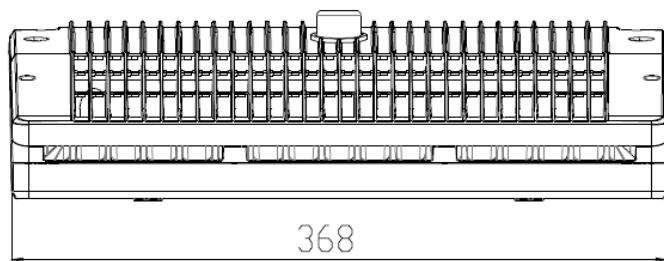

Product Code	AndromedaXPS-WallP-60
Dimensions	368mmL x 268mmW x 108mmD
Weight	6.3kg