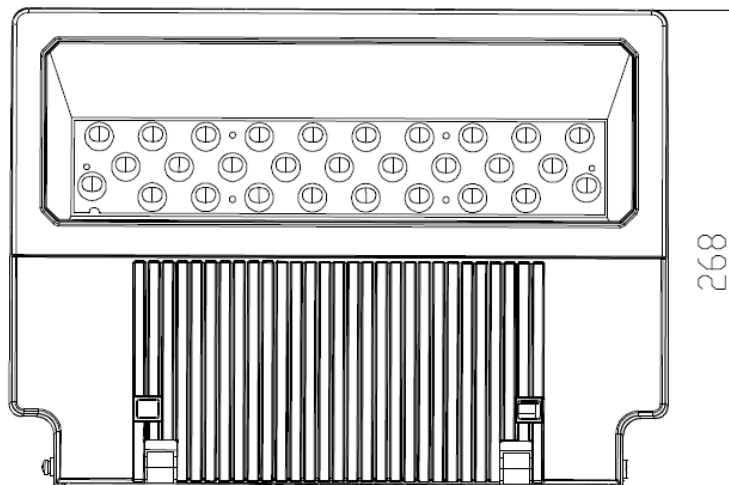

Product Code	AndromedaXPS-WallP-60
Dimensions	368mmL x 268mmW x 108mmD
Weight	6.3kg