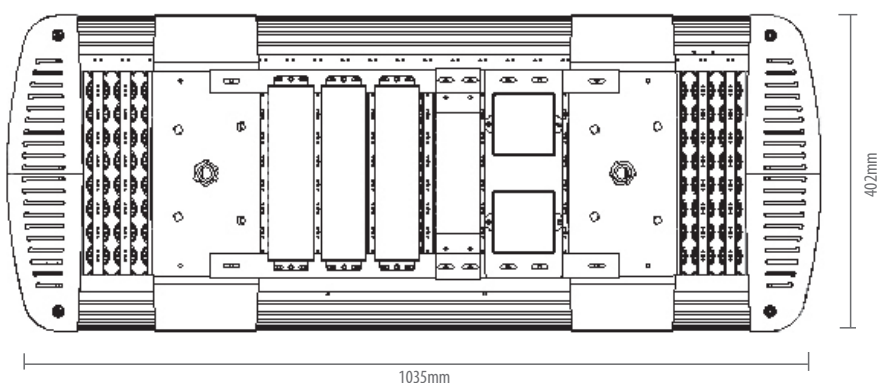

SCHEMATIC OF ANDROMEDAXPH-AQUA 320W

OUTPUT

WATTS	LUMENS
53W	3,339 lm
105W	6,615 lm
160W	10,080 lm
213W	13,419 lm
265W	16,695 lm
320W	20,160 lm