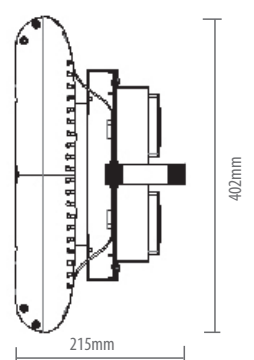

SCHEMATIC OF ANDROMEDAXPH-AQUA 320W

OUTPUT

WATTS	LUMENS
53W	3,339 lm
105W	6,615 lm
160W	10,080 lm
213W	13,419 lm
265W	16,695 lm
320W	20,160 lm