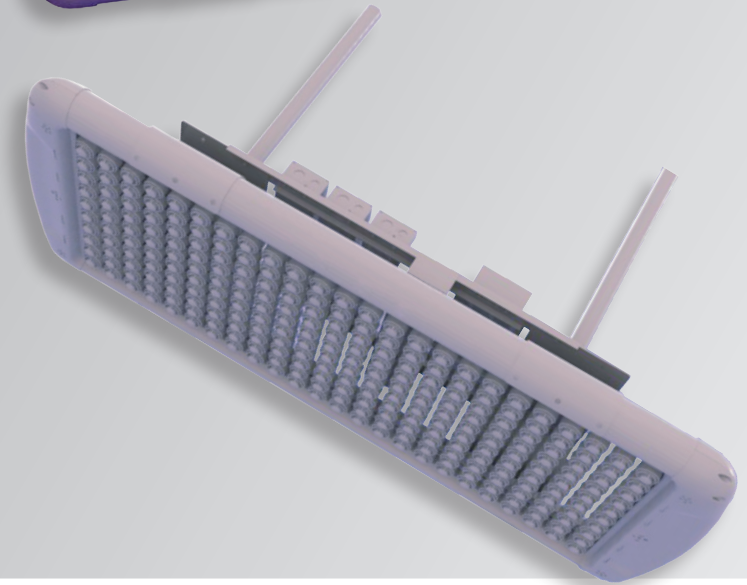

Andromeda™ Aquarium

CUSTOM APPLICATION DESIGN

CCT ADJUSTABLE & DIMMABLE

NICHIA HIGH POWER 85-265VAC SHOCK RESISTANT IP66 RATING L70 50,000 HRS PF0.9

PRODUCT INFORMATION NS433 Hz263P ETL CE RoHS

PRODUCT CODE	AndromedaXPH-Aqua
DIMENSIONS	Variable with power
INGRESS PROTECTION	IP66
LIGHT SOURCE	Nichia High Power LED
LENS	Customisable (Wide or Narrow Options)*
HOUSING	6063 Aluminium (Marine Grade)**
HOUSING COLOUR	Silver, White, Black, Custom
CONTROL	DALI, PWM, 0-10V, DMX

TECHNICAL SPECIFICATIONS	
INPUT VOLTAGE	85V-264VAC, 50/60Hz
LIFESPAN	50,000 hours
POWER	53W - 320W
BEAM ANGLE	* Variable based on Lens
LUMINOUS EFFICACY	63 lm/W
POWER FACTOR	>0.95
OPERATING TEMPERATURE	-25°C to +55°C
CCT	Adjustable & Dimmable

* FOR LENS OPTIONS SEE PAGE 12 IN ANDROMEDA™ STANDARD SECTION
** ALSO AVAILABLE IN 304SS & 316SS & COMPONENTS

1. **FEATURES**
2. DESIGNED TO MODEL THE DIURNAL CYCLE
   - ADJUSTABLE AND/OR CUSTOMISED CCT OPTIONS FROM 3,000K-10,000K + IN A SINGLE LUMINAIRE
   - DMX OR DALI CONTROLLABLE
   - DIMMABLE – ENTIRE LUMINAIRE OR INDIVIDUAL CCTS
   - MULTIPLE BEAM ANGLES AVAILABLE