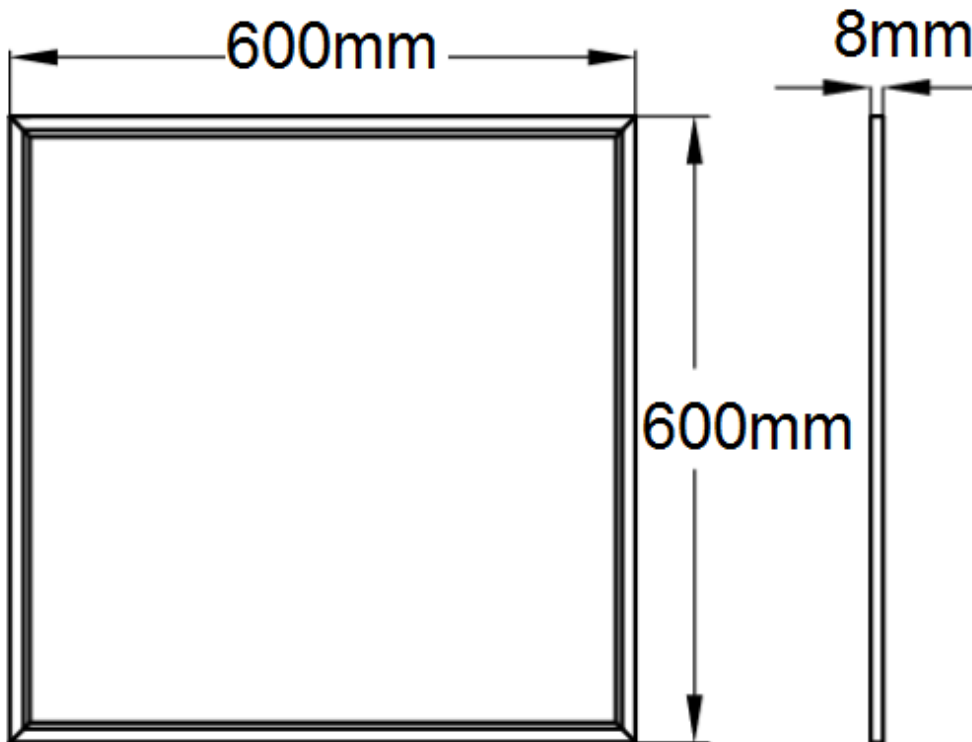

SCHEMATICS

Corona-600SS-CY

Product Code	Corona-600SS-CY
Dimensions	595mmL x 595mmW x 8mmD
Weight	5kg