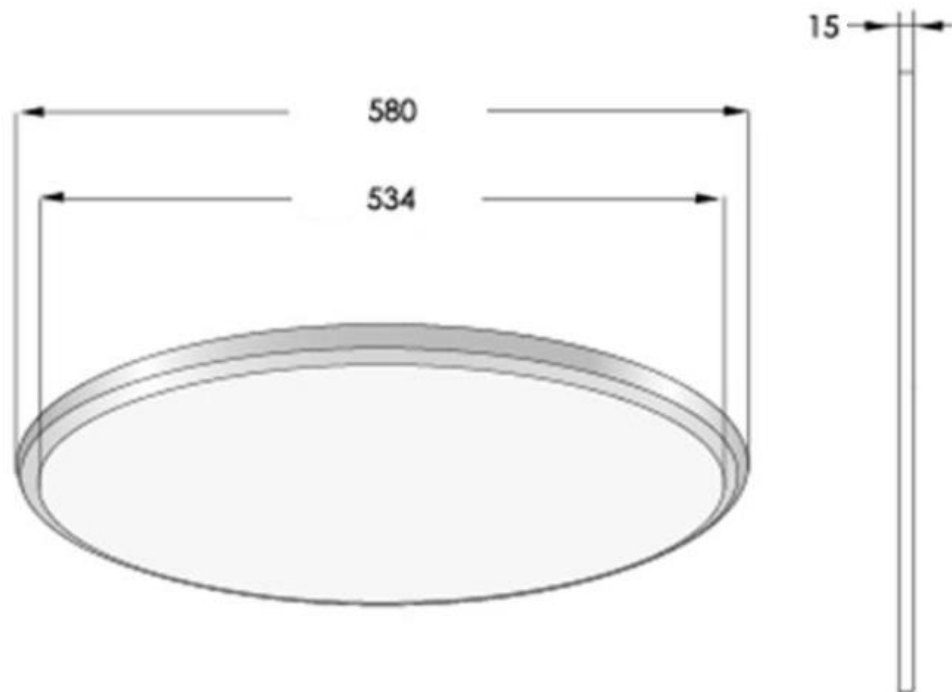

SCHEMATICS

Corona-380C

Mounting plate

Product Code Corona-380C-W25W

Dimensions 380mm x 13.5mm

Weight 3kg

SCHEMATICS

Corona-580C

Mounting plate

Product Code	Corona-580C
Dimensions	580mm x 15mm
Weight	3.15kg

SCHEMATICS

CoronaTM PANEL LIGHTS

Corona-980C

Mounting plate

Product Code Corona-980C-W65W

Dimensions 980mm x 15mm

Weight 10kg