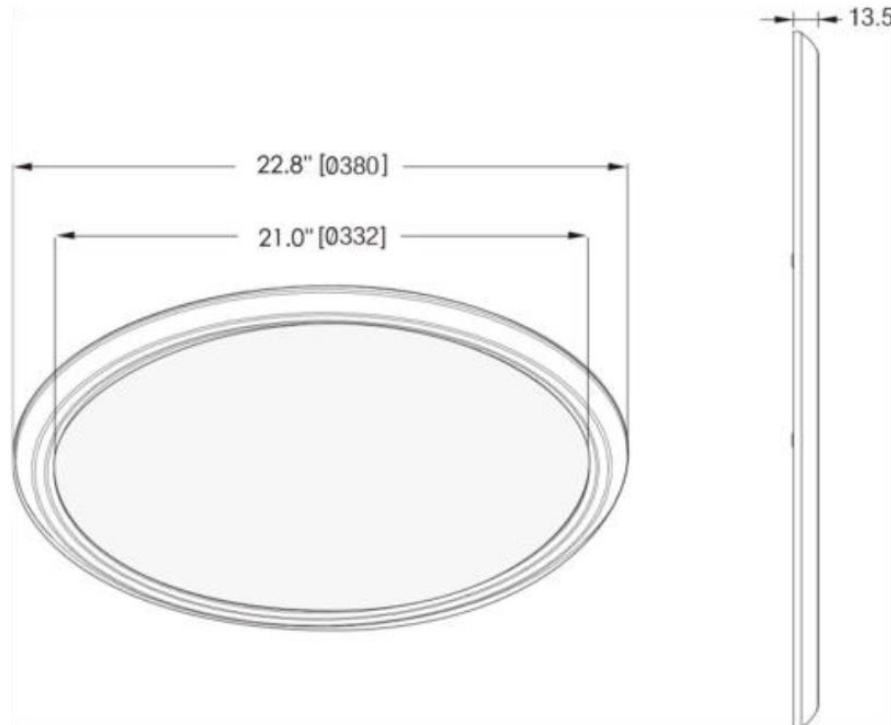

SCHEMATICS

Corona-380C

Mounting plate

Product Code Corona-380C-W25W

Dimensions 380mm x 13.5mm

Weight 3kg

SCHEMATICS

Corona-580C

Mounting plate

Product Code	Corona-580C
Dimensions	580mm x 15mm
Weight	3.15kg

SCHEMATICS

CoronaTM PANEL LIGHTS

Corona-980C

Mounting plate

Product Code Corona-980C-W65W

Dimensions 980mm x 15mm

Weight 10kg