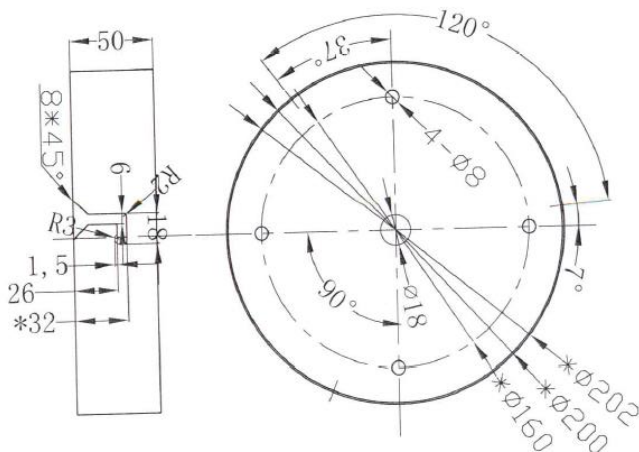

SCHEMATICS

Corona-380C

Mounting plate

Product Code Corona-380C-W25W

Dimensions 380mm x 13.5mm

Weight 3kg

SCHEMATICS

Corona-580C

Mounting plate

Product Code	Corona-580C
Dimensions	580mm x 15mm
Weight	3.15kg

SCHEMATICS

CoronaTM PANEL LIGHTS

Corona-980C

Mounting plate

Product Code Corona-980C-W65W

Dimensions 980mm x 15mm