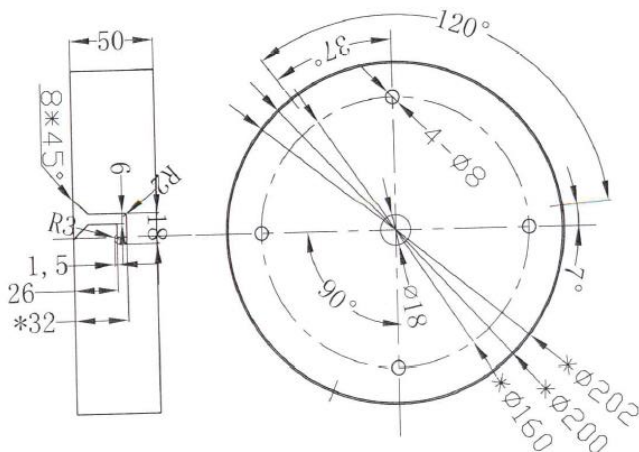

SCHEMATICS

Corona-380C

Mounting plate

Product Code Corona-380C-W25W

Dimensions 380mm x 13.5mm

Weight 3kg

SCHEMATICS

Corona-580C

Mounting plate

Product Code	Corona-580C
Dimensions	580mm x 15mm
Weight	3.15kg

SCHEMATICS

CoronaTM PANEL LIGHTS

Corona-980C

Mounting plate

Product Code Corona-980C-W65W

Dimensions 980mm x 15mm

Weight 10kg