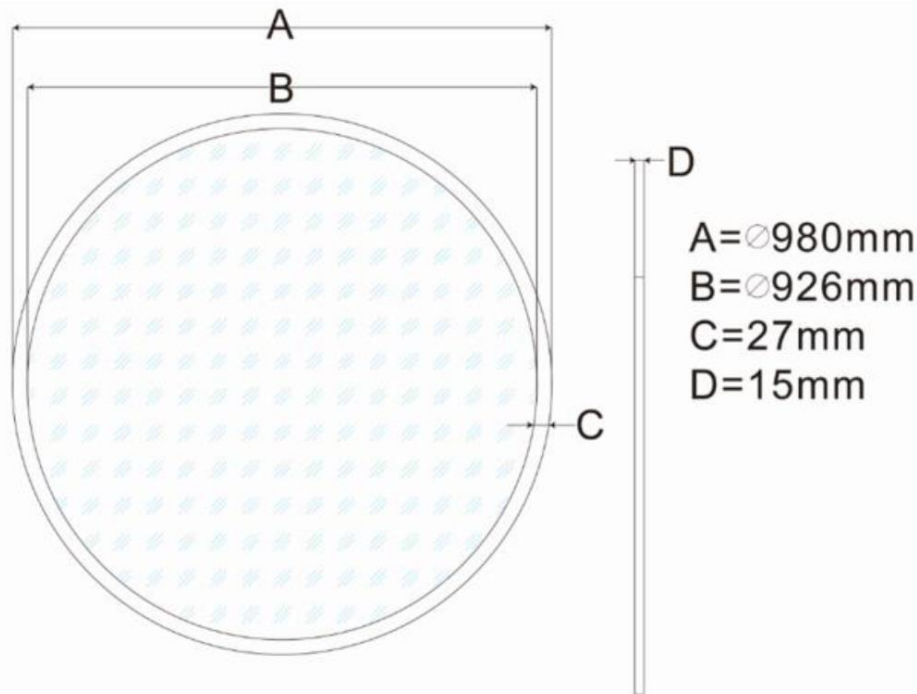

SCHEMATICS

Corona-380C

Mounting plate

Product Code Corona-380C-W25W

Dimensions 380mm x 13.5mm

Weight 3kg

SCHEMATICS

Corona-580C

Mounting plate

Product Code	Corona-580C
Dimensions	580mm x 15mm
Weight	3.15kg

SCHEMATICS

CoronaTM PANEL LIGHTS

Corona-980C

Mounting plate

Product Code Corona-980C-W65W

Dimensions 980mm x 15mm

Weight 10kg