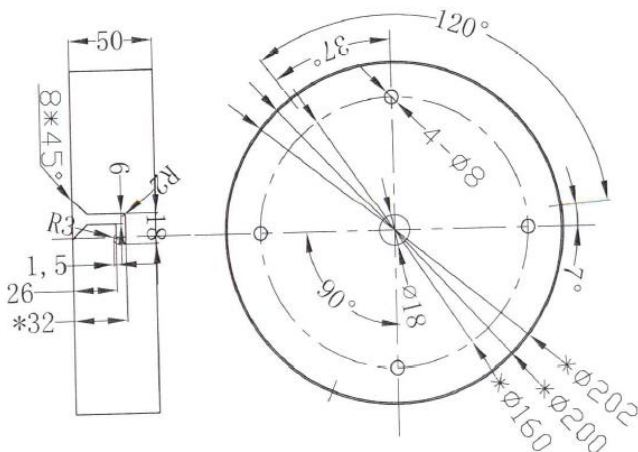

SCHEMATICS

Corona-380C

Mounting plate

Product Code Corona-380C-W25W

Dimensions 380mm x 13.5mm

Weight 3kg

SCHEMATICS

Corona-580C

Mounting plate

Product Code	Corona-580C
Dimensions	580mm x 15mm
Weight	3.15kg

SCHEMATICS

CoronaTM PANEL LIGHTS

Corona-980C

Mounting plate

Product Code Corona-980C-W65W

Dimensions 980mm x 15mm

Weight 10kg