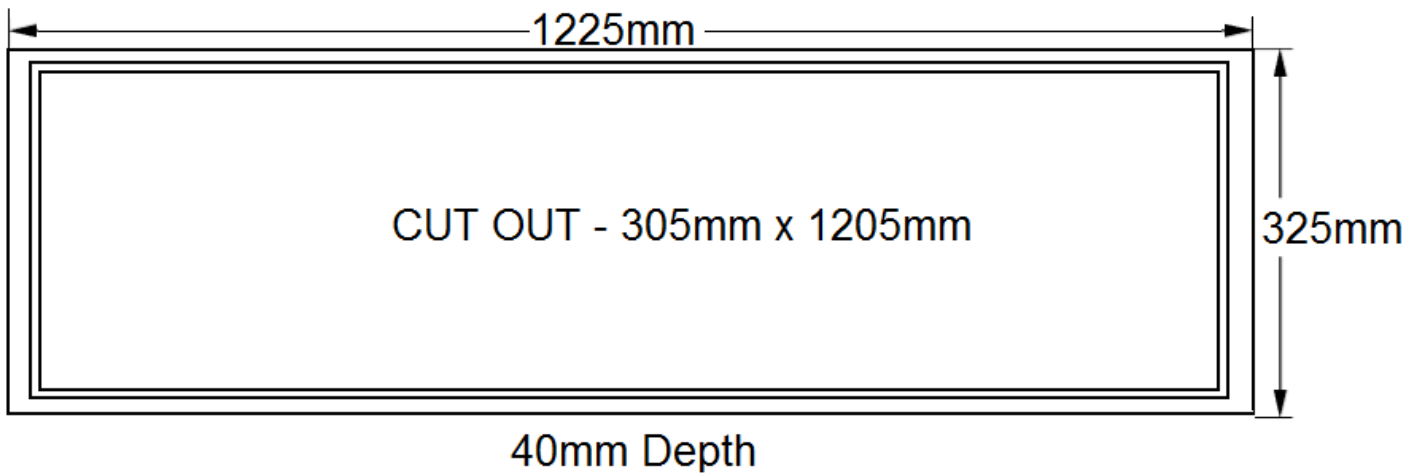

SCHEMATICS

Corona-600RS

Product Code	Corona-600RS
Dimensions	595mmL x 295mmW x 8mmD
Weight	3kg

SCHEMATICS

Corona-600RS With Recessed Frame

Product Code Corona-600RS with Recessed Frame

Dimensions 595mmL x 295mmW x 8mmD

Weight 3kg

SCHEMATICS

Corona-1200R6S

Product Code	Corona-1200R6S
Dimensions	1195mmL x 595mmW x 8mmD
Weight	7kg

SCHEMATICS

Corona-1200RS

Product Code	Corona-1200RS
Dimensions	1195mmL x 295mmW x 8mmD
Weight	5kg

SCHEMATICS

Corona-1200RS with Recessed Frame

Product Code	Corona-1200RS with Recessed Frame
Dimensions	1225mmL x 395mmW x 40mmD
Cutout	1205mmL x 305mmW
Weight	6kg