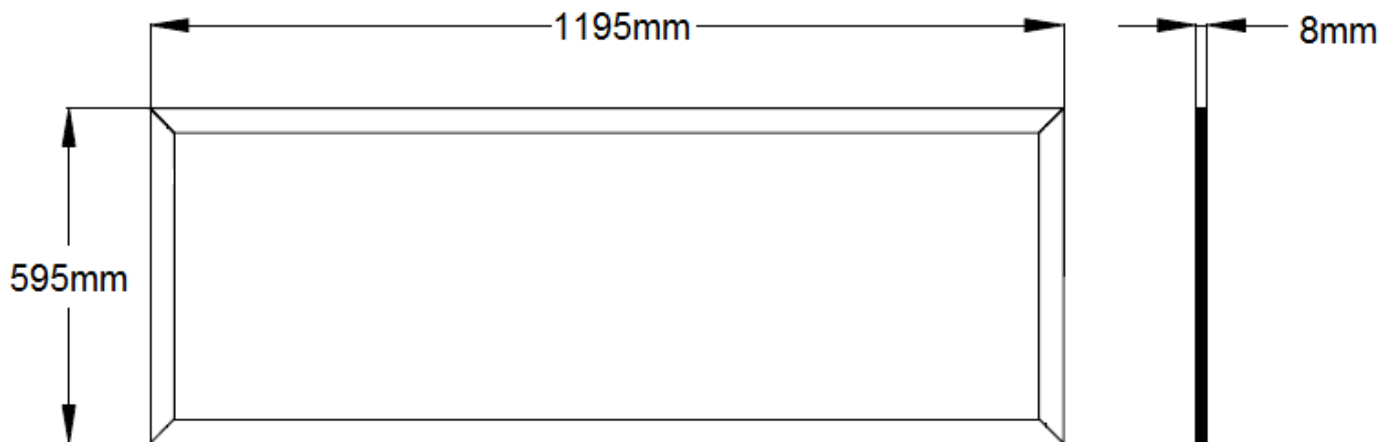

SCHEMATICS

Corona-600RS

Product Code	Corona-600RS
Dimensions	595mmL x 295mmW x 8mmD
Weight	3kg

SCHEMATICS

Corona-600RS With Recessed Frame

Product Code Corona-600RS with Recessed Frame

Dimensions 595mmL x 295mmW x 8mmD

Weight 3kg

SCHEMATICS

Corona-1200R6S

Product Code	Corona-1200R6S
Dimensions	1195mmL x 595mmW x 8mmD
Weight	7kg

SCHEMATICS

Corona-1200RS

Product Code	Corona-1200RS
Dimensions	1195mmL x 295mmW x 8mmD
Weight	5kg

SCHEMATICS

Corona-1200RS with Recessed Frame

Product Code	Corona-1200RS with Recessed Frame
Dimensions	1225mmL x 395mmW x 40mmD
Cutout	1205mmL x 305mmW
Weight	6kg