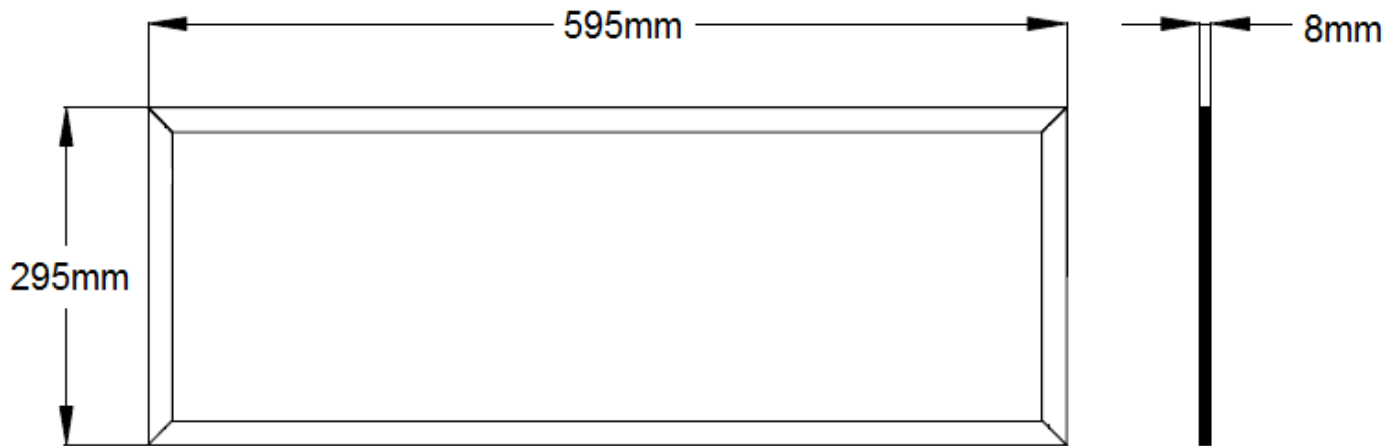

SCHEMATICS

Corona-600RS

Product Code	Corona-600RS
Dimensions	595mmL x 295mmW x 8mmD
Weight	3kg

SCHEMATICS

Corona-600RS With Recessed Frame

Product Code Corona-600RS with Recessed Frame

Dimensions 595mmL x 295mmW x 8mmD

Weight 3kg

SCHEMATICS

Corona-1200R6S

Product Code	Corona-1200R6S
Dimensions	1195mmL x 595mmW x 8mmD
Weight	7kg

SCHEMATICS

Corona-1200RS

Product Code	Corona-1200RS
Dimensions	1195mmL x 295mmW x 8mmD
Weight	5kg

SCHEMATICS

Corona-1200RS with Recessed Frame

Product Code	Corona-1200RS with Recessed Frame
Dimensions	1225mmL x 395mmW x 40mmD
Cutout	1205mmL x 305mmW
Weight	6kg