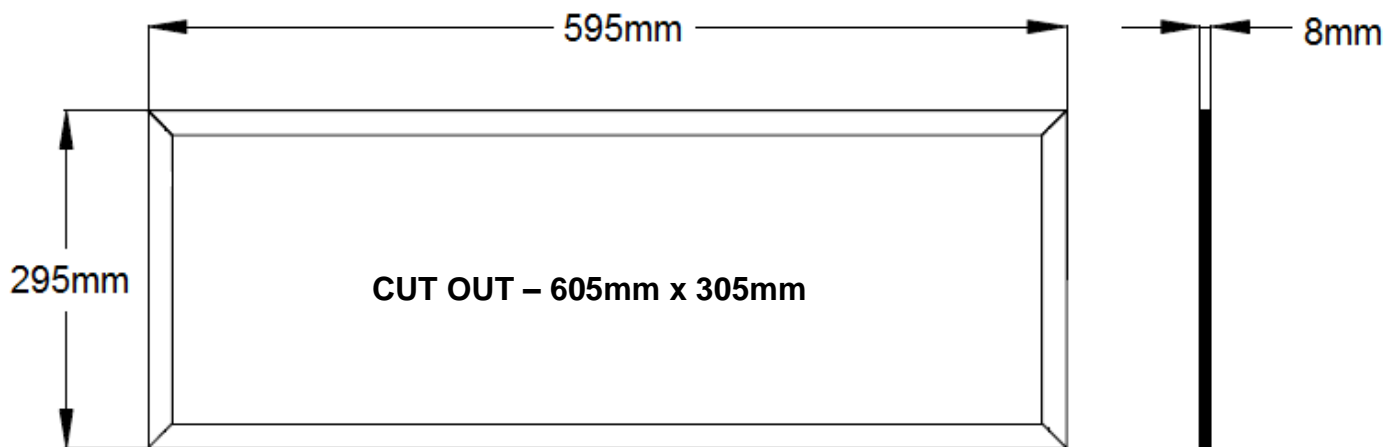

SCHEMATICS

Corona-600RS

Product Code	Corona-600RS
Dimensions	595mmL x 295mmW x 8mmD
Weight	3kg

SCHEMATICS

Corona-600RS With Recessed Frame

Product Code Corona-600RS with Recessed Frame

Dimensions 595mmL x 295mmW x 8mmD

Weight 3kg

SCHEMATICS

Corona-1200R6S

Product Code	Corona-1200R6S
Dimensions	1195mmL x 595mmW x 8mmD
Weight	7kg

SCHEMATICS

Corona-1200RS

Product Code	Corona-1200RS
Dimensions	1195mmL x 295mmW x 8mmD
Weight	5kg

SCHEMATICS

Corona-1200RS with Recessed Frame

Product Code	Corona-1200RS with Recessed Frame
Dimensions	1225mmL x 395mmW x 40mmD
Cutout	1205mmL x 305mmW
Weight	6kg