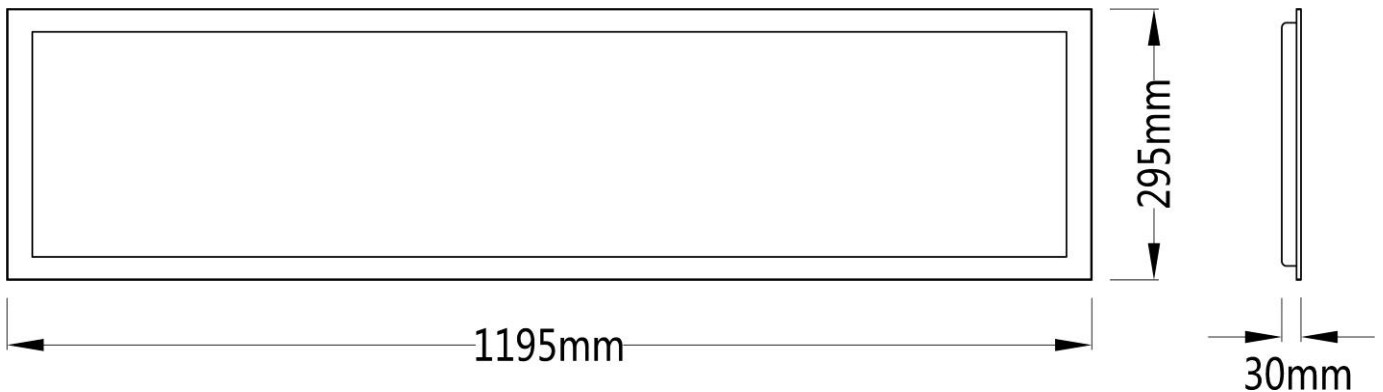

# SCHEMATICS

CoronaBL-1200RS-CY

Product Code	CoronaBL-1200RS-CY
Dimensions	1195mmL x 295mmW x 30mmD
Weight	3.5kg