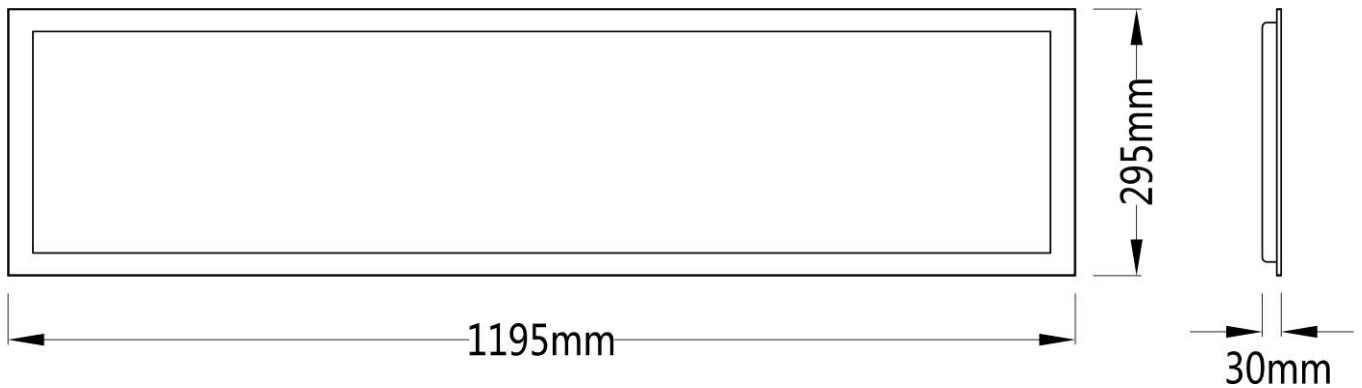

SCHEMATICS

CoronaBL-1200RS

Product Code	CoronaBL-1200RS
Dimensions	1195mmL x 295mmW x 30mmD
Weight	3.5kg