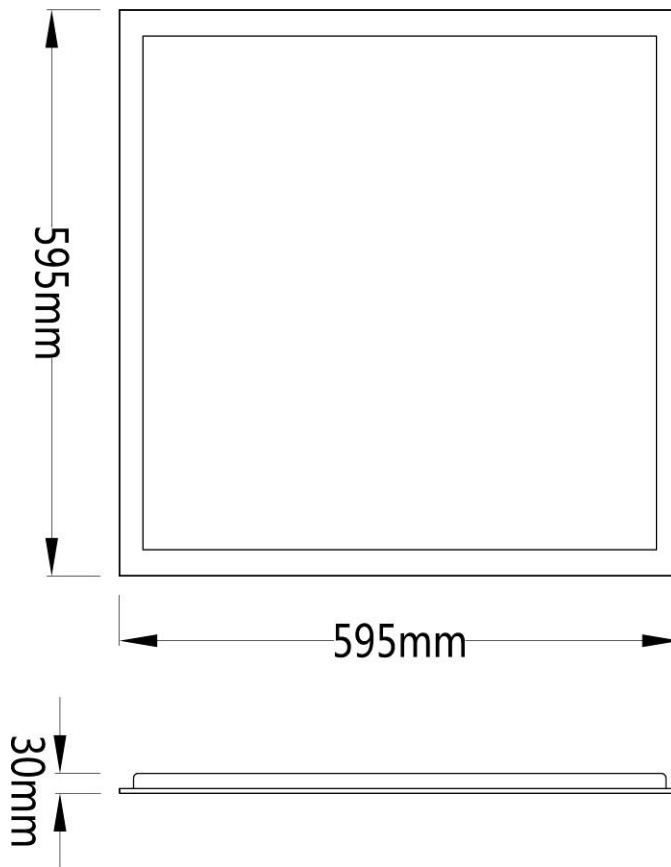

# SCHEMATICS

CoronaBL-600SS-CY

<b>Product Code</b>	<b>CoronaBL-600SS-CY</b>
<b>Dimensions</b>	595mmL x 595mmW x 30mmD
<b>Weight</b>	3.5kg