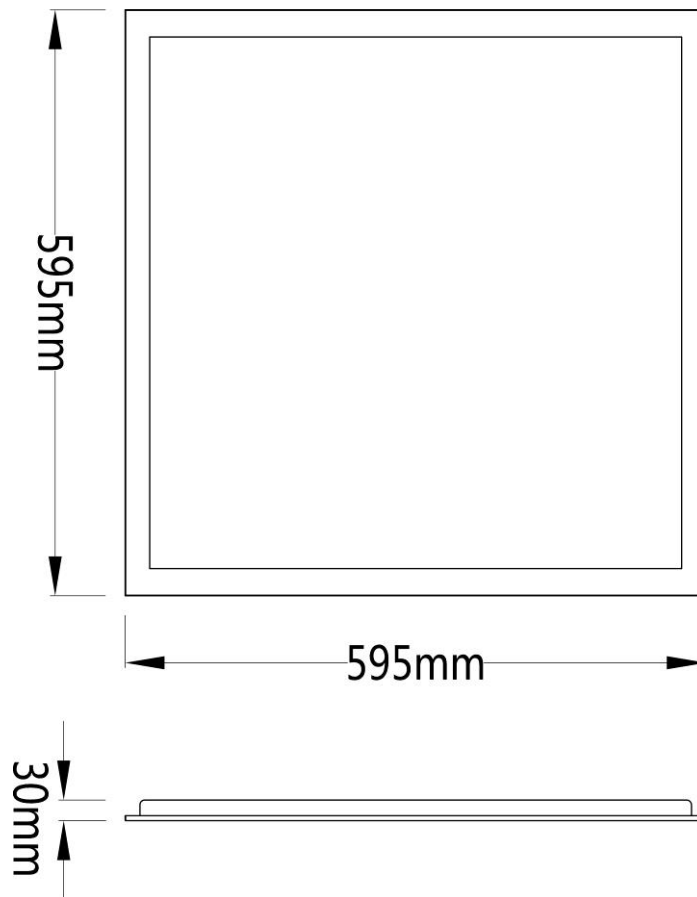

# SCHEMATICS

CoronaBL-600SS

<b>Product Code</b>	<b>CoronaBL-600SS</b>
<b>Dimensions</b>	595mmL x 595mmW x 30mmD
<b>Weight</b>	3.5kg