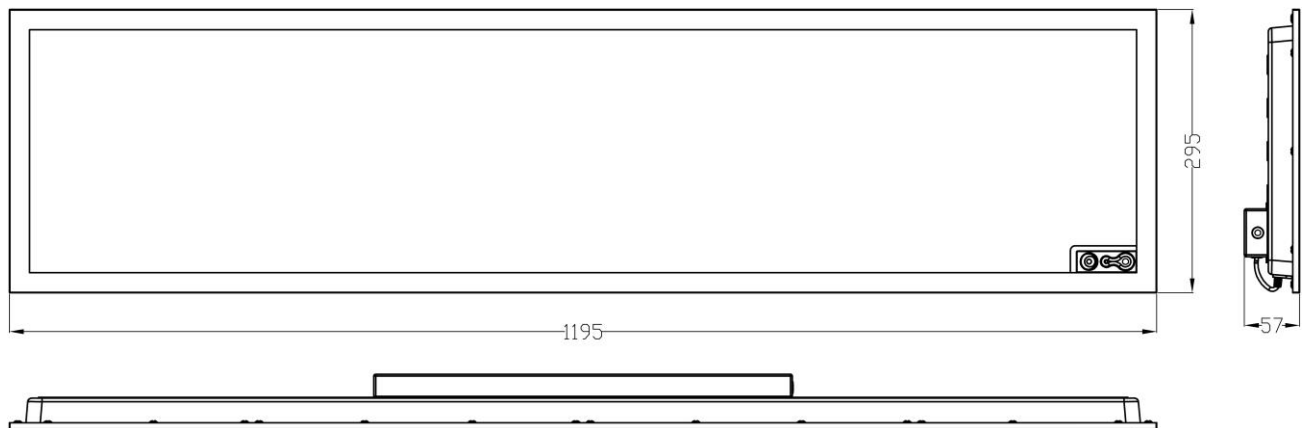

# SCHEMATICS

## CoronaBL-S-1200RS

<b>Product Code</b>	<b>CoronaBL-S-1200RS</b>
<b>Dimensions</b>	1195mmL x 295mmW x 57mmD
<b>Weight</b>	4kg