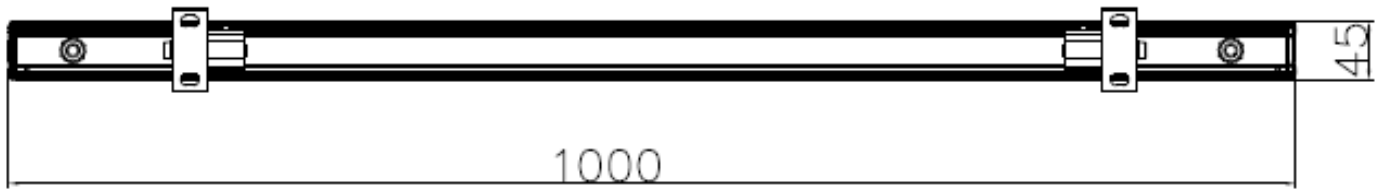

# SCHEMATICS

### Nebula Linear 24W

SIDE VIEW

<b>Product Code</b>	<b>Nebula-L24W</b>
<b>Dimensions</b>	1000mmL x 45mmW x 91mmD
<b>Weight</b>	4.3kg