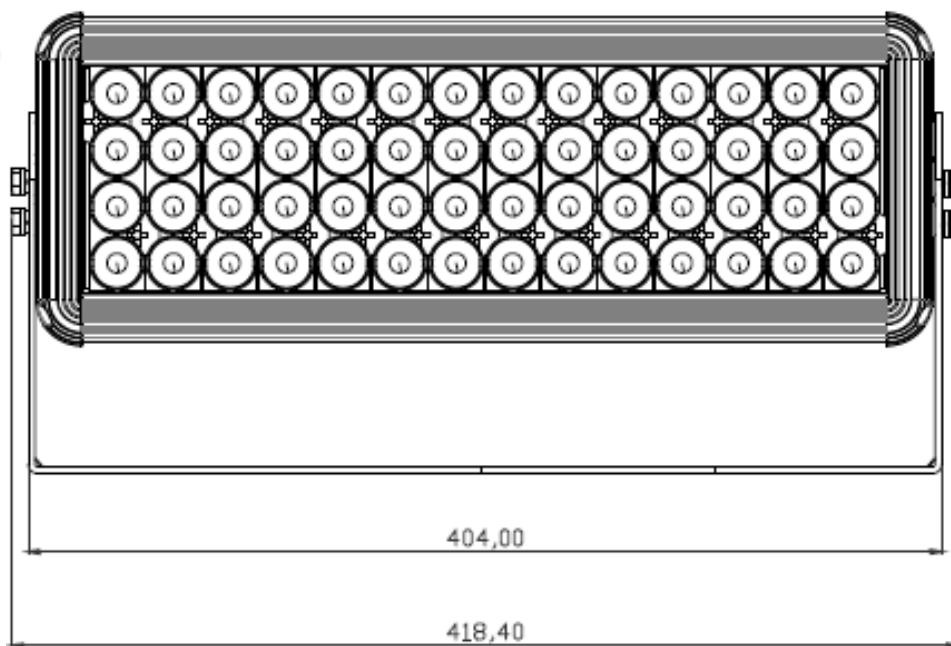

SCHEMATICS

NebulaTM WALL WASHERS

Nebula Multi 40W

Product Code	Nebula-M40W
Dimensions	268mmL x 203mmW x 161mmD
Weight	3.8kg

SCHEMATICS

NebulaTM WALL WASHERS

Nebula Multi 60W

Product Code	Nebula-M60W
Dimensions	293mmL x 203mmW x 161mmD
Weight	5kg

SCHEMATICS

NebulaTM WALL WASHERS

Nebula Multi 80W

Product Code Nebula-M80W

Dimensions 418mmL x 203mmW x 161mmD

Weight 10.2kg

SCHEMATICS

NebulaTM WALL WASHERS

Nebula Multi 100W

Product Code	Nebula-M100W
Dimensions	518mmL x 203mmW x 161mmD
Weight	12.2kg