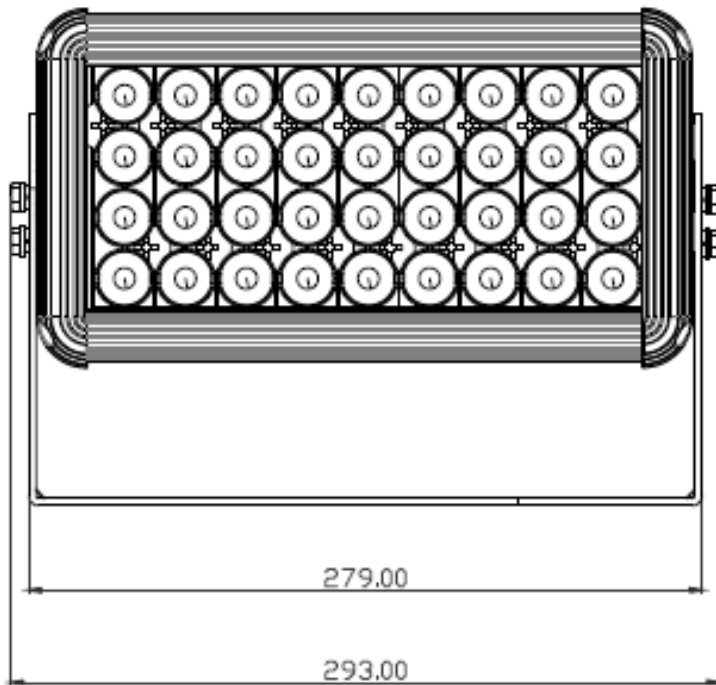

SCHEMATICS

NebulaTM WALL WASHERS

Nebula Multi 40W

Product Code	Nebula-M40W
Dimensions	268mmL x 203mmW x 161mmD
Weight	3.8kg

SCHEMATICS

NebulaTM WALL WASHERS

Nebula Multi 60W

Product Code	Nebula-M60W
Dimensions	293mmL x 203mmW x 161mmD
Weight	5kg

SCHEMATICS

NebulaTM WALL WASHERS

Nebula Multi 80W

Product Code Nebula-M80W

Dimensions 418mmL x 203mmW x 161mmD

Weight 10.2kg

SCHEMATICS

NebulaTM WALL WASHERS

Nebula Multi 100W

Product Code	Nebula-M100W
Dimensions	518mmL x 203mmW x 161mmD
Weight	12.2kg