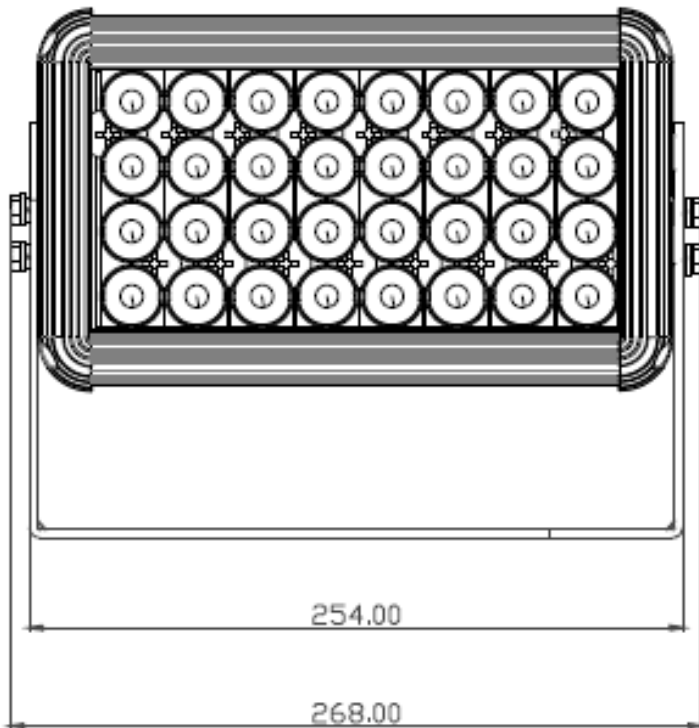

SCHEMATICS

NebulaTM WALL WASHERS

Nebula Multi 40W

Product Code	Nebula-M40W
Dimensions	268mmL x 203mmW x 161mmD
Weight	3.8kg

SCHEMATICS

NebulaTM WALL WASHERS

Nebula Multi 60W

Product Code	Nebula-M60W
Dimensions	293mmL x 203mmW x 161mmD
Weight	5kg

SCHEMATICS

NebulaTM WALL WASHERS

Nebula Multi 80W

Product Code Nebula-M80W

Dimensions 418mmL x 203mmW x 161mmD

Weight 10.2kg

SCHEMATICS

NebulaTM WALL WASHERS

Nebula Multi 100W

Product Code	Nebula-M100W
Dimensions	518mmL x 203mmW x 161mmD
Weight	12.2kg