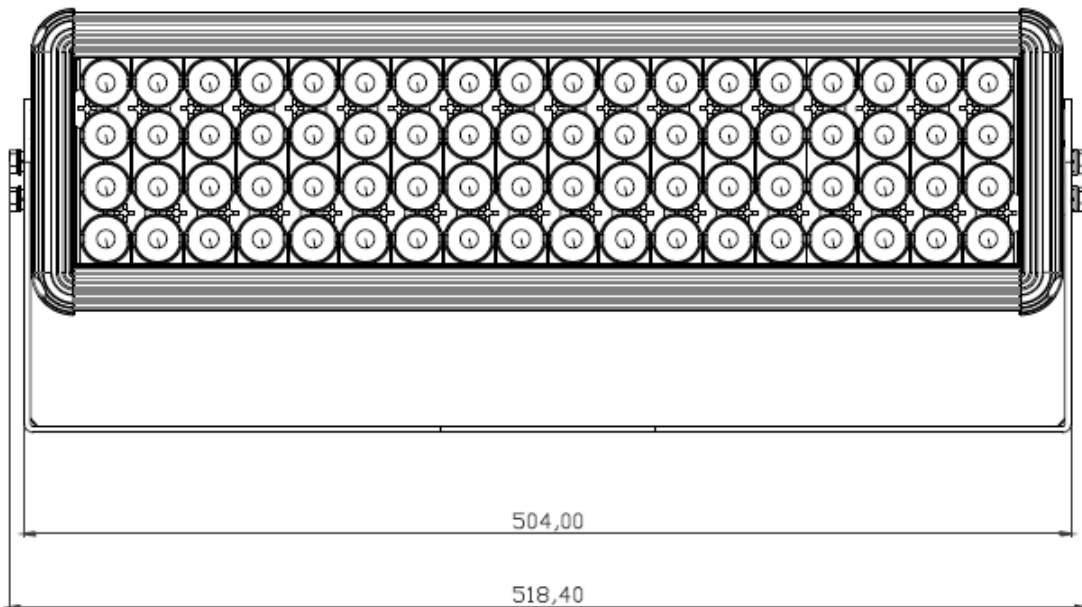

SCHEMATICS

NebulaTM WALL WASHERS

Nebula Multi 40W

Product Code	Nebula-M40W
Dimensions	268mmL x 203mmW x 161mmD
Weight	3.8kg

SCHEMATICS

NebulaTM WALL WASHERS

Nebula Multi 60W

Product Code	Nebula-M60W
Dimensions	293mmL x 203mmW x 161mmD
Weight	5kg

SCHEMATICS

NebulaTM WALL WASHERS

Nebula Multi 80W

Product Code Nebula-M80W

Dimensions 418mmL x 203mmW x 161mmD

Weight 10.2kg

SCHEMATICS

NebulaTM WALL WASHERS

Nebula Multi 100W

Product Code	Nebula-M100W
Dimensions	518mmL x 203mmW x 161mmD
Weight	12.2kg