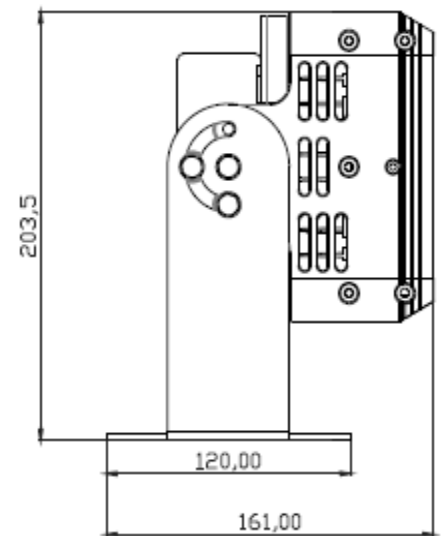

SCHEMATICS

NebulaTM WALL WASHERS

Nebula Multi 40W

Product Code	Nebula-M40W
Dimensions	268mmL x 203mmW x 161mmD
Weight	3.8kg

SCHEMATICS

NebulaTM WALL WASHERS

Nebula Multi 60W

Product Code	Nebula-M60W
Dimensions	293mmL x 203mmW x 161mmD
Weight	5kg

SCHEMATICS

NebulaTM WALL WASHERS

Nebula Multi 80W

Product Code Nebula-M80W

Dimensions 418mmL x 203mmW x 161mmD

Weight 10.2kg

SCHEMATICS

NebulaTM WALL WASHERS

Nebula Multi 100W

Product Code	Nebula-M100W
Dimensions	518mmL x 203mmW x 161mmD
Weight	12.2kg