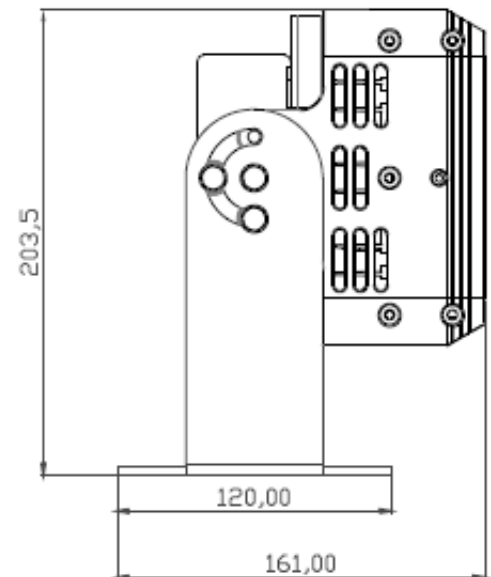

SCHEMATICS

NebulaTM WALL WASHERS

Nebula Multi 40W

Product Code	Nebula-M40W
Dimensions	268mmL x 203mmW x 161mmD
Weight	3.8kg

SCHEMATICS

NebulaTM WALL WASHERS

Nebula Multi 60W

Product Code	Nebula-M60W
Dimensions	293mmL x 203mmW x 161mmD
Weight	5kg

SCHEMATICS

NebulaTM WALL WASHERS

Nebula Multi 80W

Product Code Nebula-M80W

Dimensions 418mmL x 203mmW x 161mmD

Weight 10.2kg

SCHEMATICS

NebulaTM WALL WASHERS

Nebula Multi 100W

Product Code	Nebula-M100W
Dimensions	518mmL x 203mmW x 161mmD
Weight	12.2kg