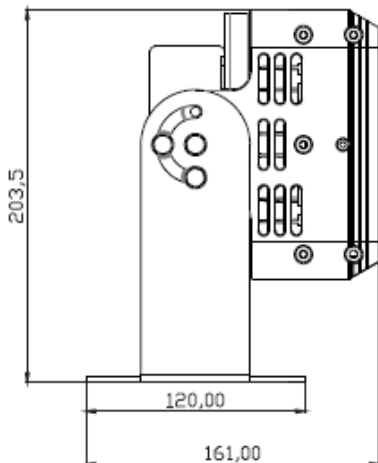

SCHEMATICS

NebulaTM WALL WASHERS

Nebula Multi 40W

Product Code	Nebula-M40W
Dimensions	268mmL x 203mmW x 161mmD
Weight	3.8kg

SCHEMATICS

NebulaTM WALL WASHERS

Nebula Multi 60W

Product Code	Nebula-M60W
Dimensions	293mmL x 203mmW x 161mmD
Weight	5kg

SCHEMATICS

NebulaTM WALL WASHERS

Nebula Multi 80W

Product Code Nebula-M80W

Dimensions 418mmL x 203mmW x 161mmD

Weight 10.2kg

SCHEMATICS

NebulaTM WALL WASHERS

Nebula Multi 100W

Product Code	Nebula-M100W
Dimensions	518mmL x 203mmW x 161mmD
Weight	12.2kg