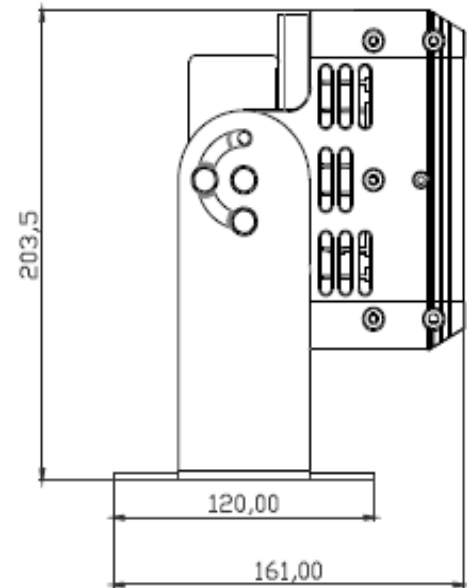

SCHEMATICS

NebulaTM WALL WASHERS

Nebula Multi 40W

Product Code	Nebula-M40W
Dimensions	268mmL x 203mmW x 161mmD
Weight	3.8kg

SCHEMATICS

NebulaTM WALL WASHERS

Nebula Multi 60W

Product Code	Nebula-M60W
Dimensions	293mmL x 203mmW x 161mmD
Weight	5kg

SCHEMATICS

NebulaTM WALL WASHERS

Nebula Multi 80W

Product Code Nebula-M80W

Dimensions 418mmL x 203mmW x 161mmD

Weight 10.2kg

SCHEMATICS

NebulaTM WALL WASHERS

Nebula Multi 100W

Product Code	Nebula-M100W
Dimensions	518mmL x 203mmW x 161mmD
Weight	12.2kg