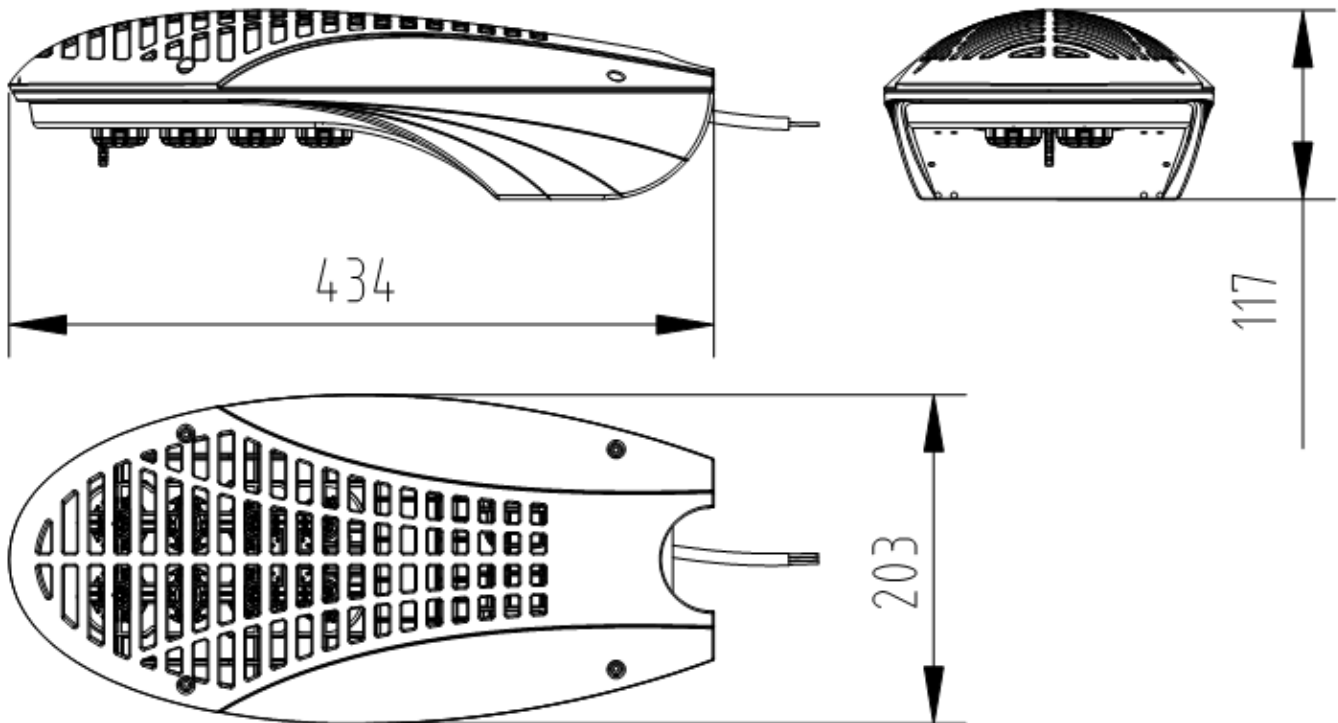

Product Code	Polaris-PoleM-35
Dimensions	434mmL x 203mmW x 117mmD
Weight	1.2kg