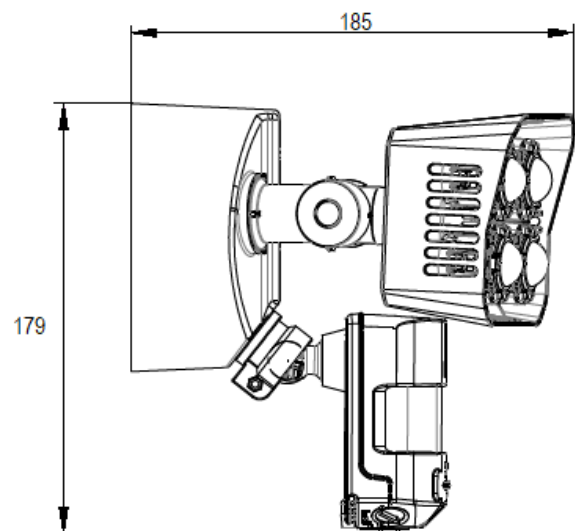

SCHEMATICS

PolarisTM

Polaris-Security-18W

Product Code	Polaris-Security-18W
Dimensions	227mmL x 180mmW x 179mmD
Weight	0.87kg

SCHEMATICS

PolarisTM

Polaris-Security-36W

Product Code	Polaris-Security-36W
Dimensions	231mmL x 185mmW x 179mmD
Weight	1.1kg