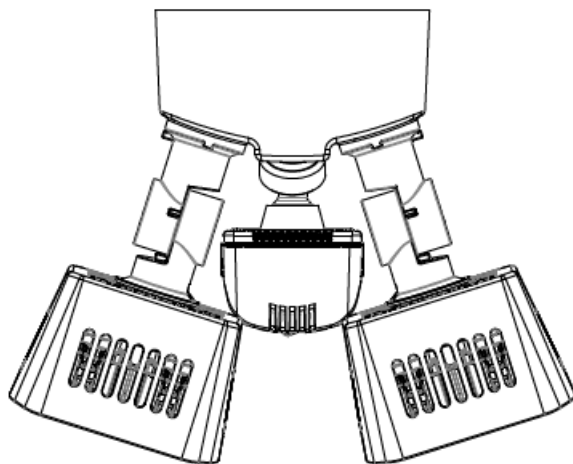

SCHEMATICS

PolarisTM

Polaris-Security-18W

Product Code	Polaris-Security-18W
Dimensions	227mmL x 180mmW x 179mmD
Weight	0.87kg

SCHEMATICS

PolarisTM

Polaris-Security-36W

Product Code	Polaris-Security-36W
Dimensions	231mmL x 185mmW x 179mmD
Weight	1.1kg