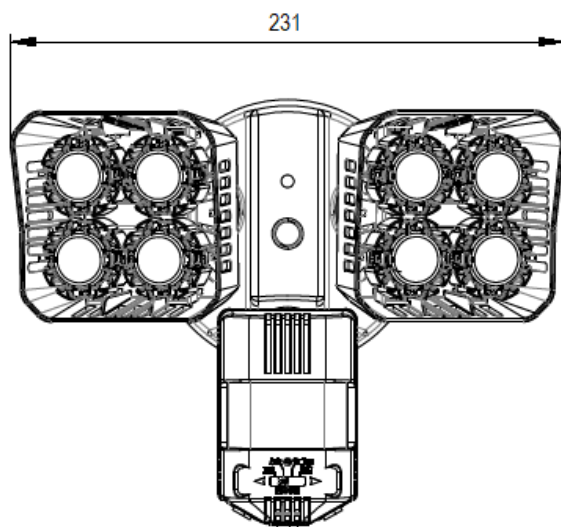

SCHEMATICS

PolarisTM

Polaris-Security-18W

Product Code	Polaris-Security-18W
Dimensions	227mmL x 180mmW x 179mmD
Weight	0.87kg

SCHEMATICS

PolarisTM

Polaris-Security-36W

Product Code	Polaris-Security-36W
Dimensions	231mmL x 185mmW x 179mmD
Weight	1.1kg