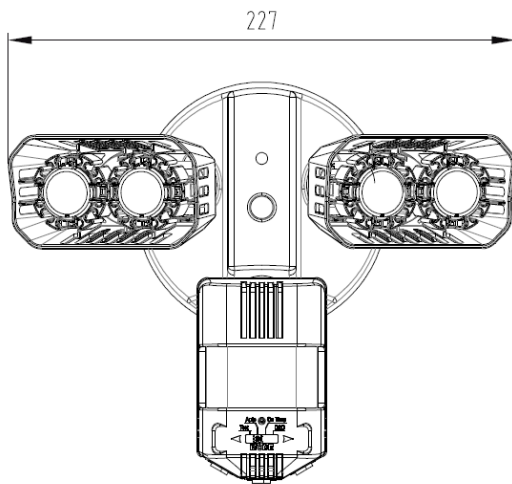

SCHEMATICS

PolarisTM

Polaris-Security-18W

Product Code	Polaris-Security-18W
Dimensions	227mmL x 180mmW x 179mmD
Weight	0.87kg

SCHEMATICS

PolarisTM

Polaris-Security-36W

Product Code	Polaris-Security-36W
Dimensions	231mmL x 185mmW x 179mmD
Weight	1.1kg