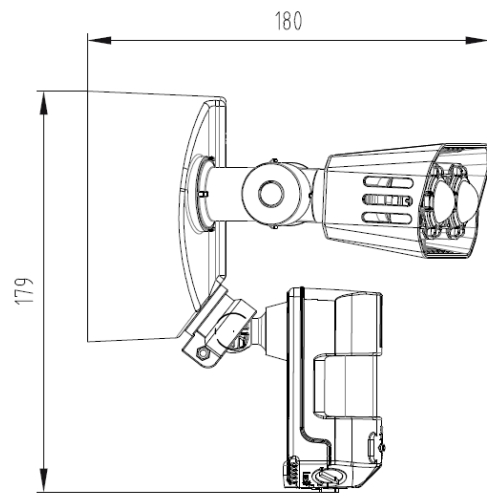

SCHEMATICS

PolarisTM

Polaris-Security-18W

Product Code	Polaris-Security-18W
Dimensions	227mmL x 180mmW x 179mmD
Weight	0.87kg

SCHEMATICS

PolarisTM

Polaris-Security-36W

Product Code	Polaris-Security-36W
Dimensions	231mmL x 185mmW x 179mmD
Weight	1.1kg