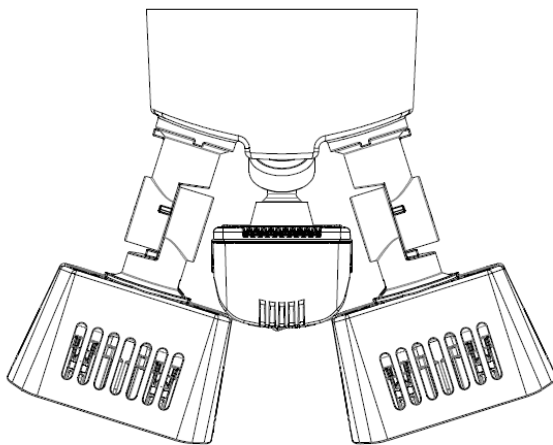

SCHEMATICS

PolarisTM

Polaris-Security-18W

Product Code	Polaris-Security-18W
Dimensions	227mmL x 180mmW x 179mmD
Weight	0.87kg

SCHEMATICS

PolarisTM

Polaris-Security-36W

Product Code	Polaris-Security-36W
Dimensions	231mmL x 185mmW x 179mmD
Weight	1.1kg