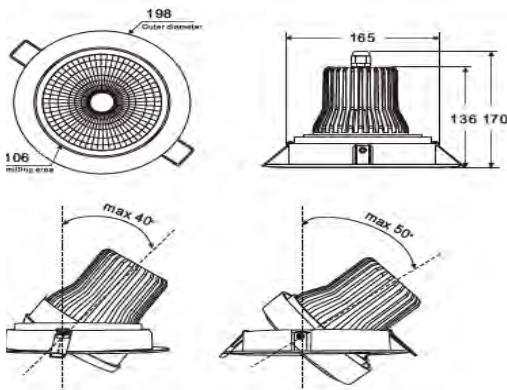

Vega™ SA - 6"

SPOT ADJUSTABLE DOUBLE HINGED

VEGA DOWNLIGHTS

SA - 4" & 6" | SPOT ADJUSTABLE DOUBLE HINGED

PRODUCT INFORMATION

DIMENSIONS	DIAMETER	DEPTH	CUT OUT RANGE
	6"	198MM	170MM
			165-180MM

LIGHT SOURCE	Epistar LED Chip
LENS	Optical Grade Glass
HOUSING	Aluminium
TRIM	Silver, White, Black

TECHNICAL SPECIFICATIONS

INPUT VOLTAGE	85-265VAC, 50/60HZ
DIMMABLE OPTIONAL	Optional (with Tridonic™ Dali Dimming)
LIFESPAN	50,000 hours
POWER	20W, 32W
BEAM ANGLE	24°
CRI	80
CCT	5,000K Cool White 4,000K Natural White 3,000K Warm White

SCHEMATIC OF VEGA ADJUSTABLE 6"

OUTPUT

		20W	32W
COOL WHITE	Efficacy	90 lm/W	93 lm/W
WHITE	Luminous Flux	1,800 lm	2,976 lm
NATURAL WHITE	Efficacy	90 lm/W	93 lm/W
WHITE	Luminous Flux	1,800 lm	2,976 lm
WARM WHITE	Efficacy	80 lm/W	83 lm/W
WHITE	Luminous Flux	1,600 lm	2,656 lm

PRODUCT CODE BUILDER

E.G. VEGASA-6W220N-ND

PRODUCT CODE	SIZE (INCH)	TRIM	BEAM ANGLE	POWER (W)	CCT	DIMMING
VEGASA	-6	S (Silver)	2 (24°)	20	C (Cool White)	-ND (Non-Dimmable)
		W (White)		32	N (Natural White)	-D (Dimmable)
		B (Black)			W (Warm White)	-TD (Tridonic Dali Dimmable)